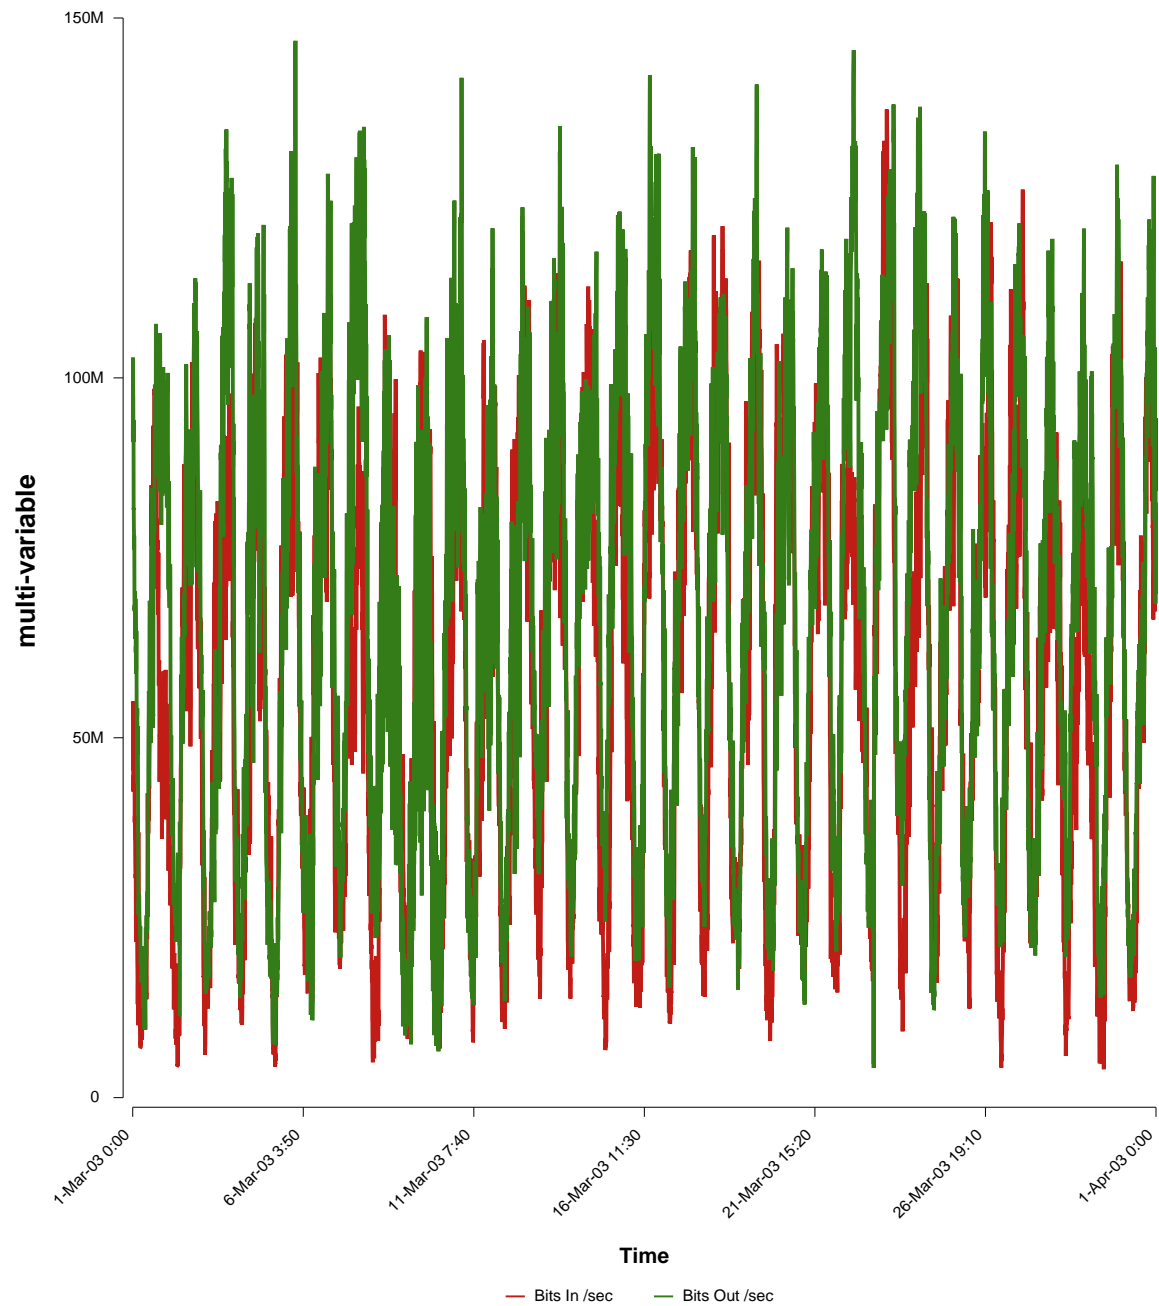

eHealth Trend Report

Divide by Time

SUNET-A-SUNDSVALL-MH

From: 2003/03/01 00:00
To: 2003/03/31 23:59

Created: 2003/04/02 06:30:25