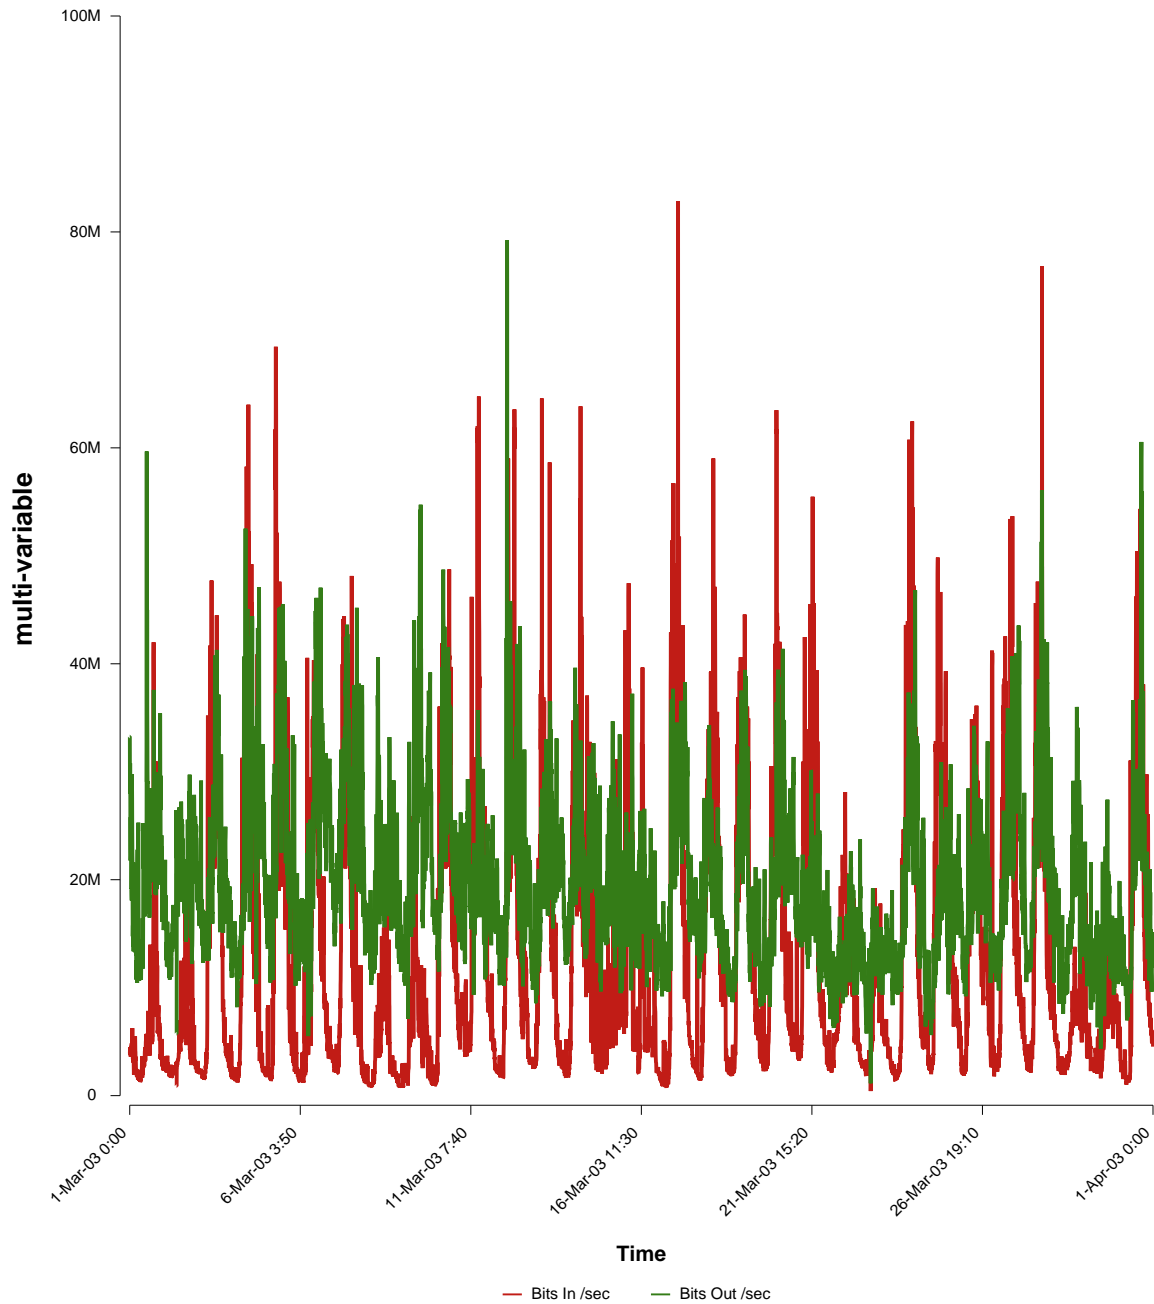

eHealth Trend Report

Divide by Time

SUNET-A-STHLM-SU

From: 2003/03/01 00:00
To: 2003/03/31 23:59

Created: 2003/04/02 06:20:29