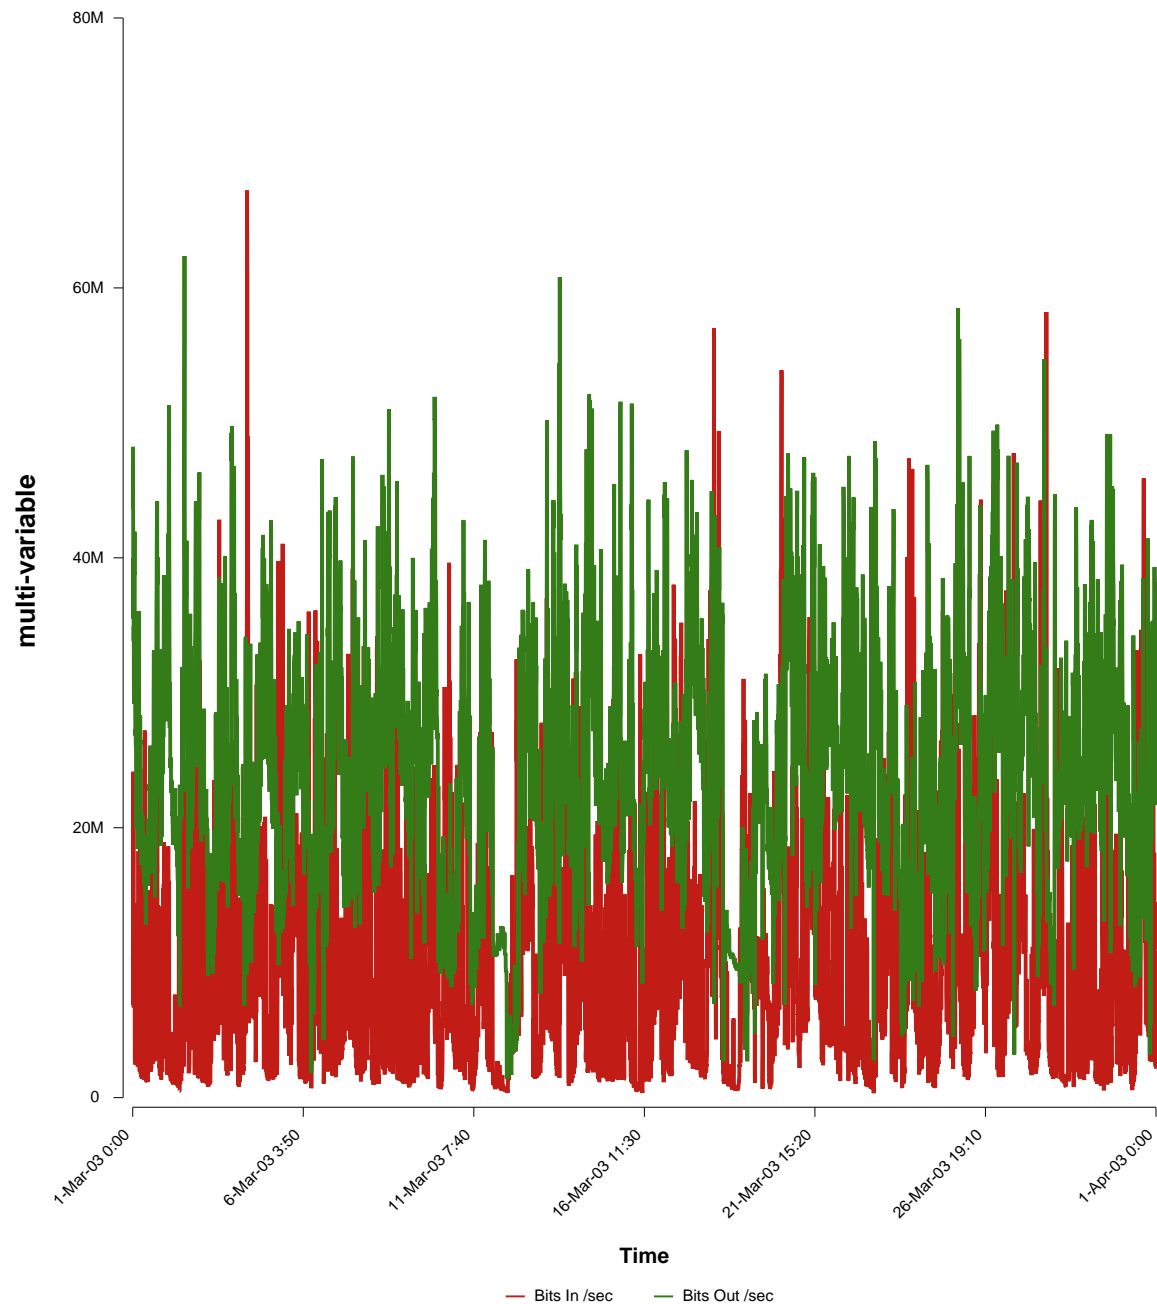

eHealth Trend Report

Divide by Time

SUNET-A-STHLM-SH

From: 2003/03/01 00:00
To: 2003/03/31 23:59

Created: 2003/04/02 06:10:24