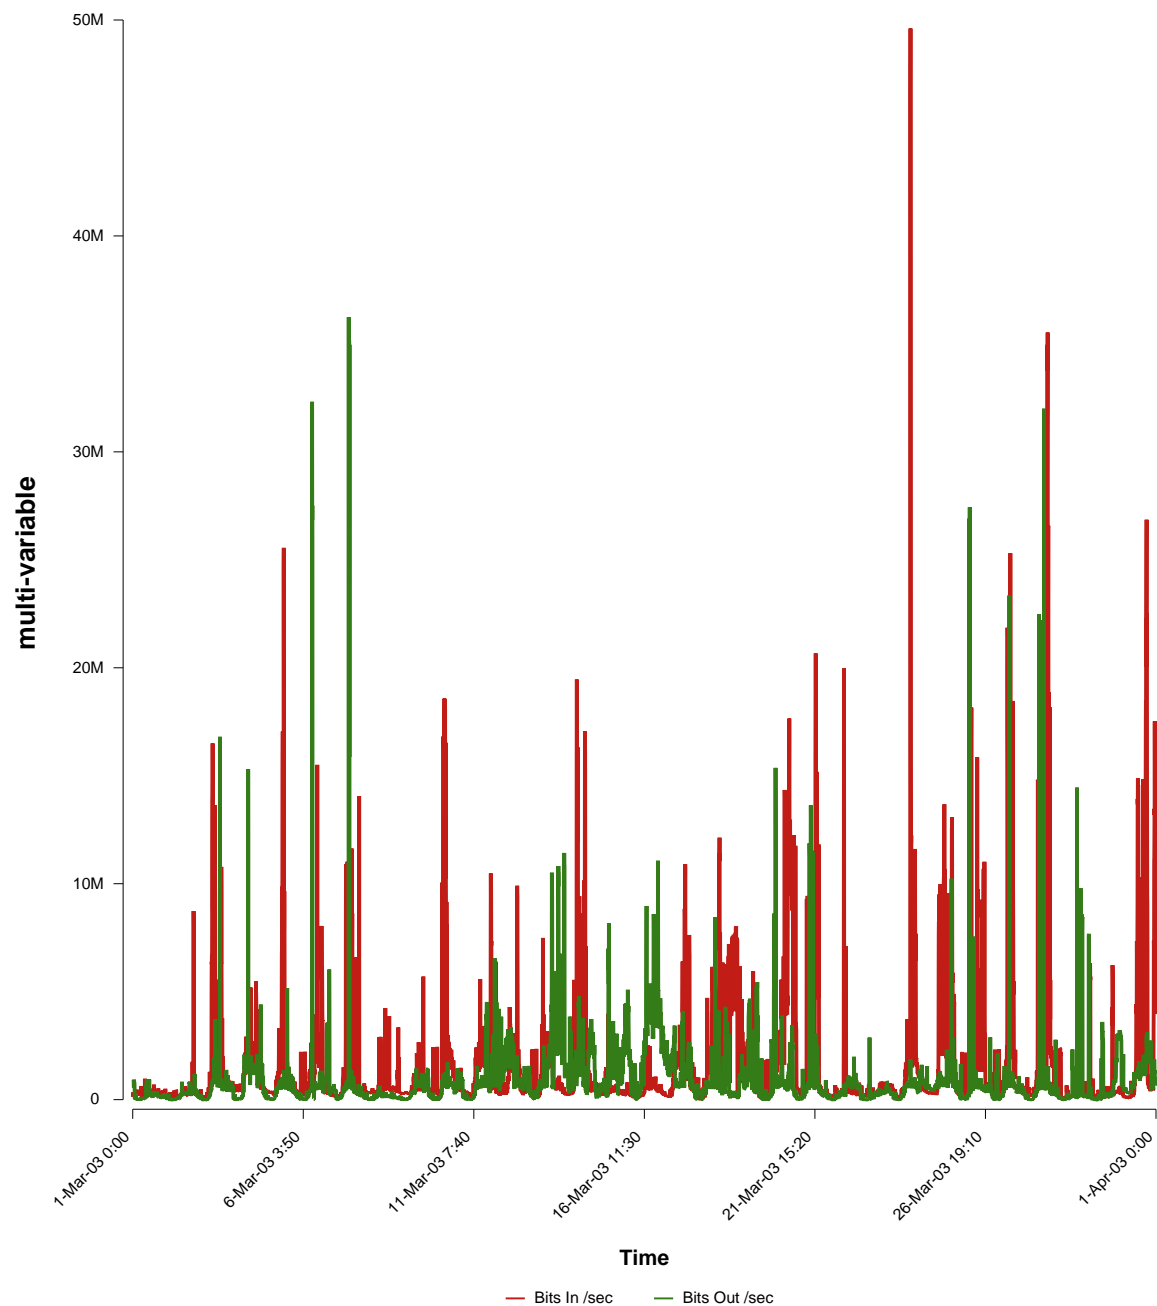

# eHealth Trend Report

Divide by Time

## SUNET-A-STHLM-LHS

From: 2003/03/01 00:00  
To: 2003/03/31 23:59

Created: 2003/04/02 06:02:24