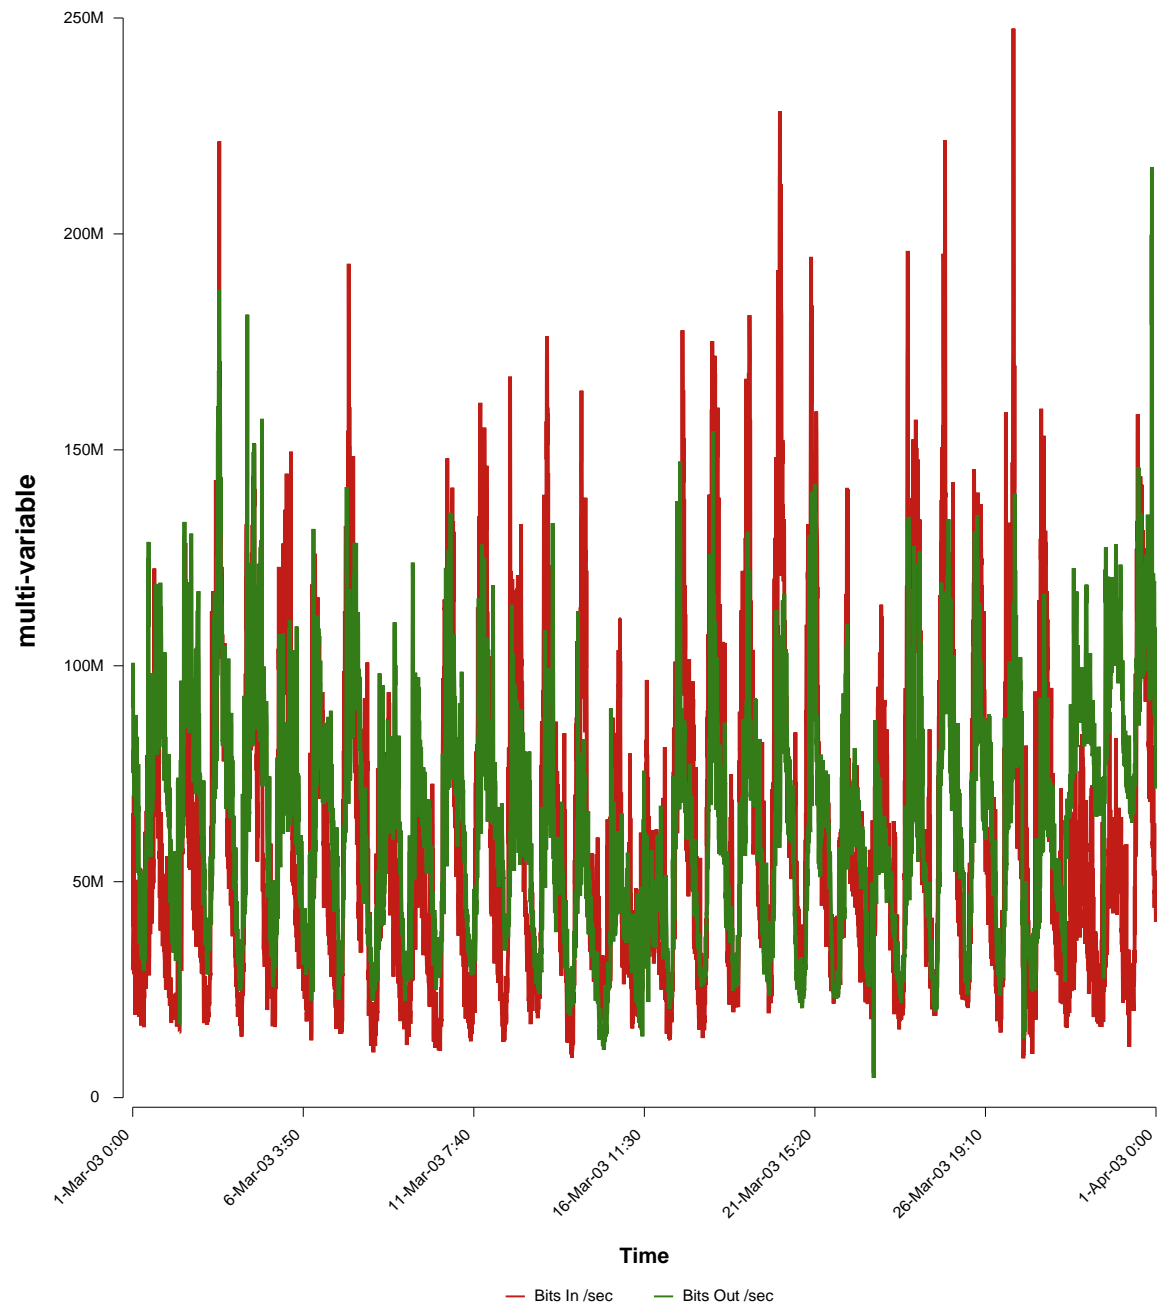

eHealth Trend Report

Divide by Time

SUNET-A-STHLM-KTH

From: 2003/03/01 00:00
To: 2003/03/31 23:59

Created: 2003/04/02 05:50:22