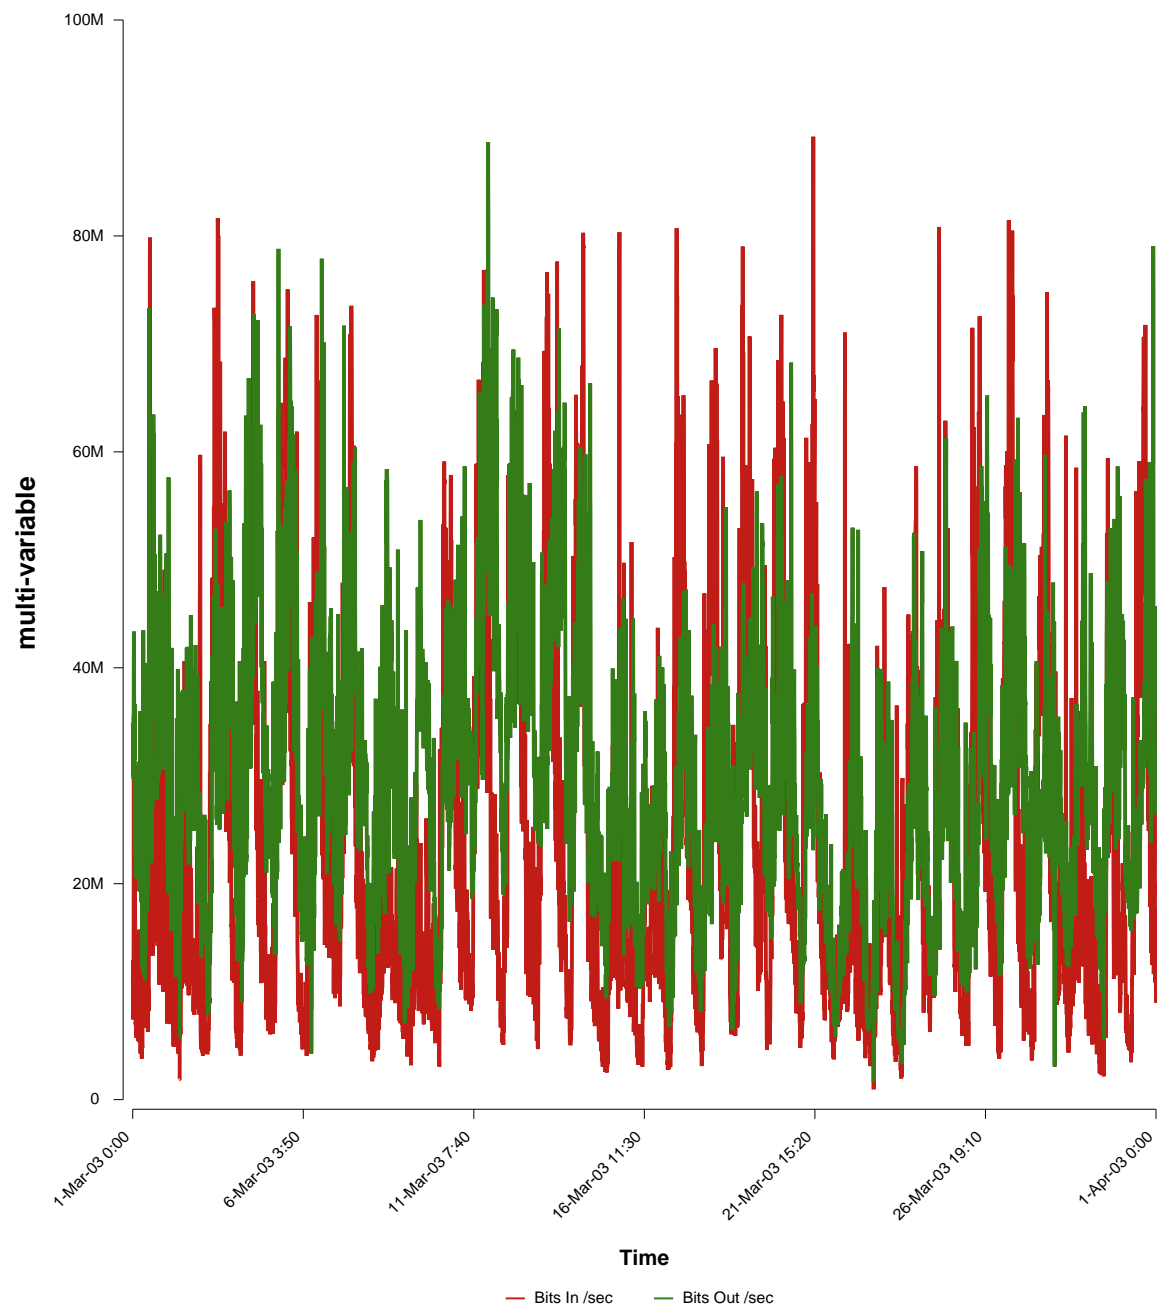

eHealth Trend Report

Divide by Time

SUNET-A-STHLM-KI

From: 2003/03/01 00:00
To: 2003/03/31 23:59

Created: 2003/04/02 05:40:21