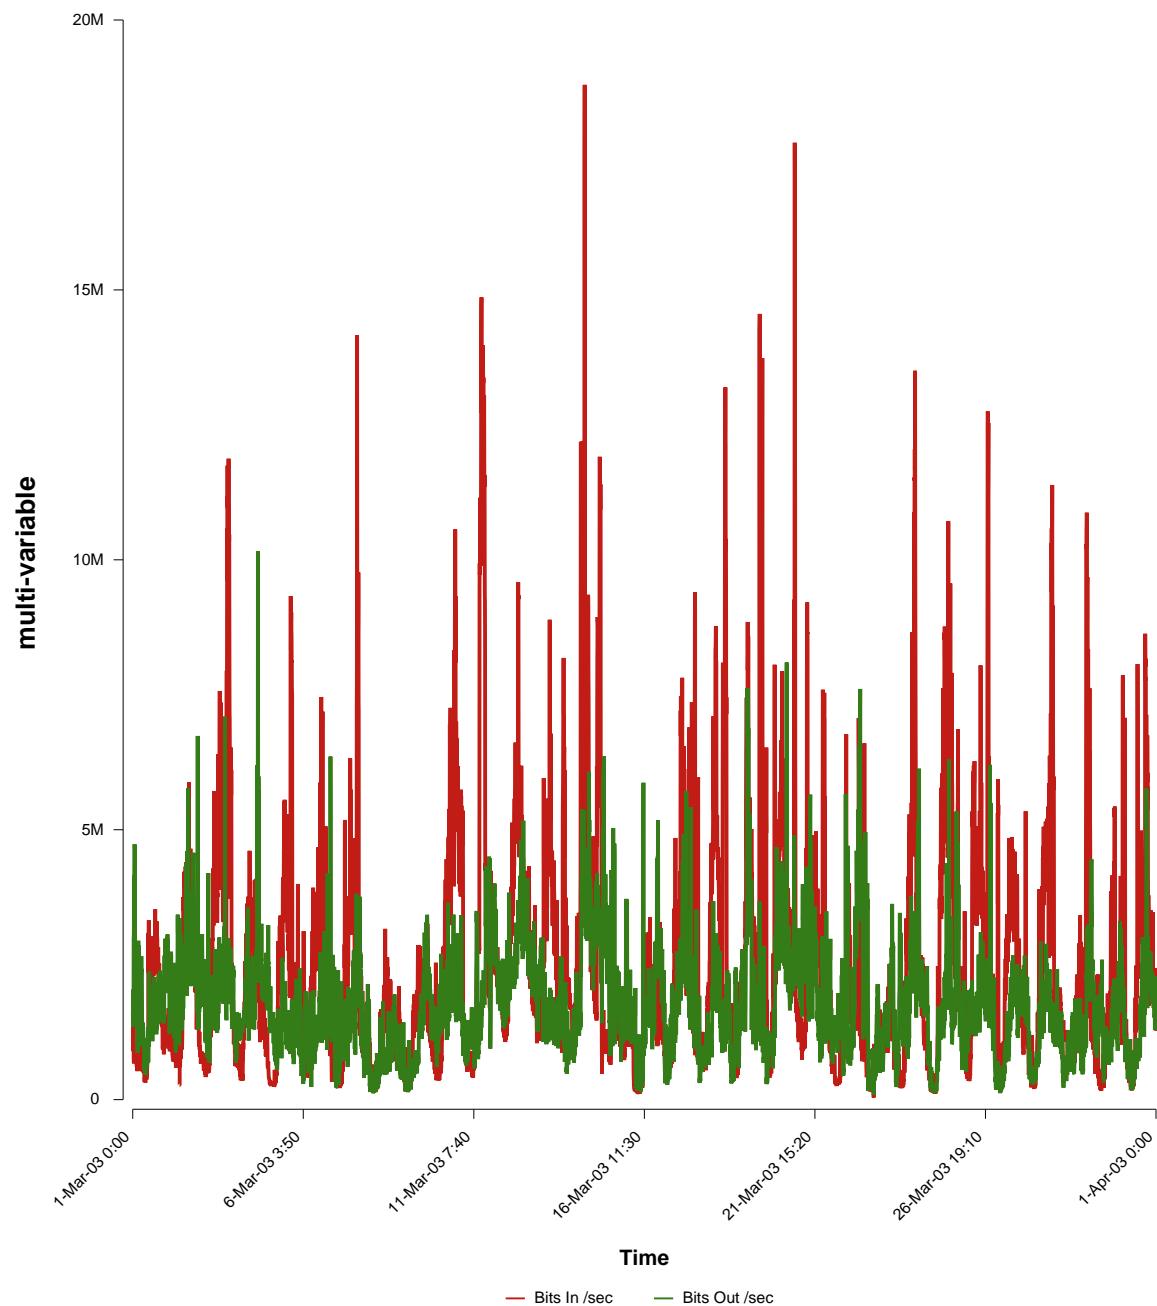

eHealth Trend Report

Divide by Time

SUNET-A-STHLM-HHS

From: 2003/03/01 00:00
To: 2003/03/31 23:59

Created: 2003/04/02 05:30:21