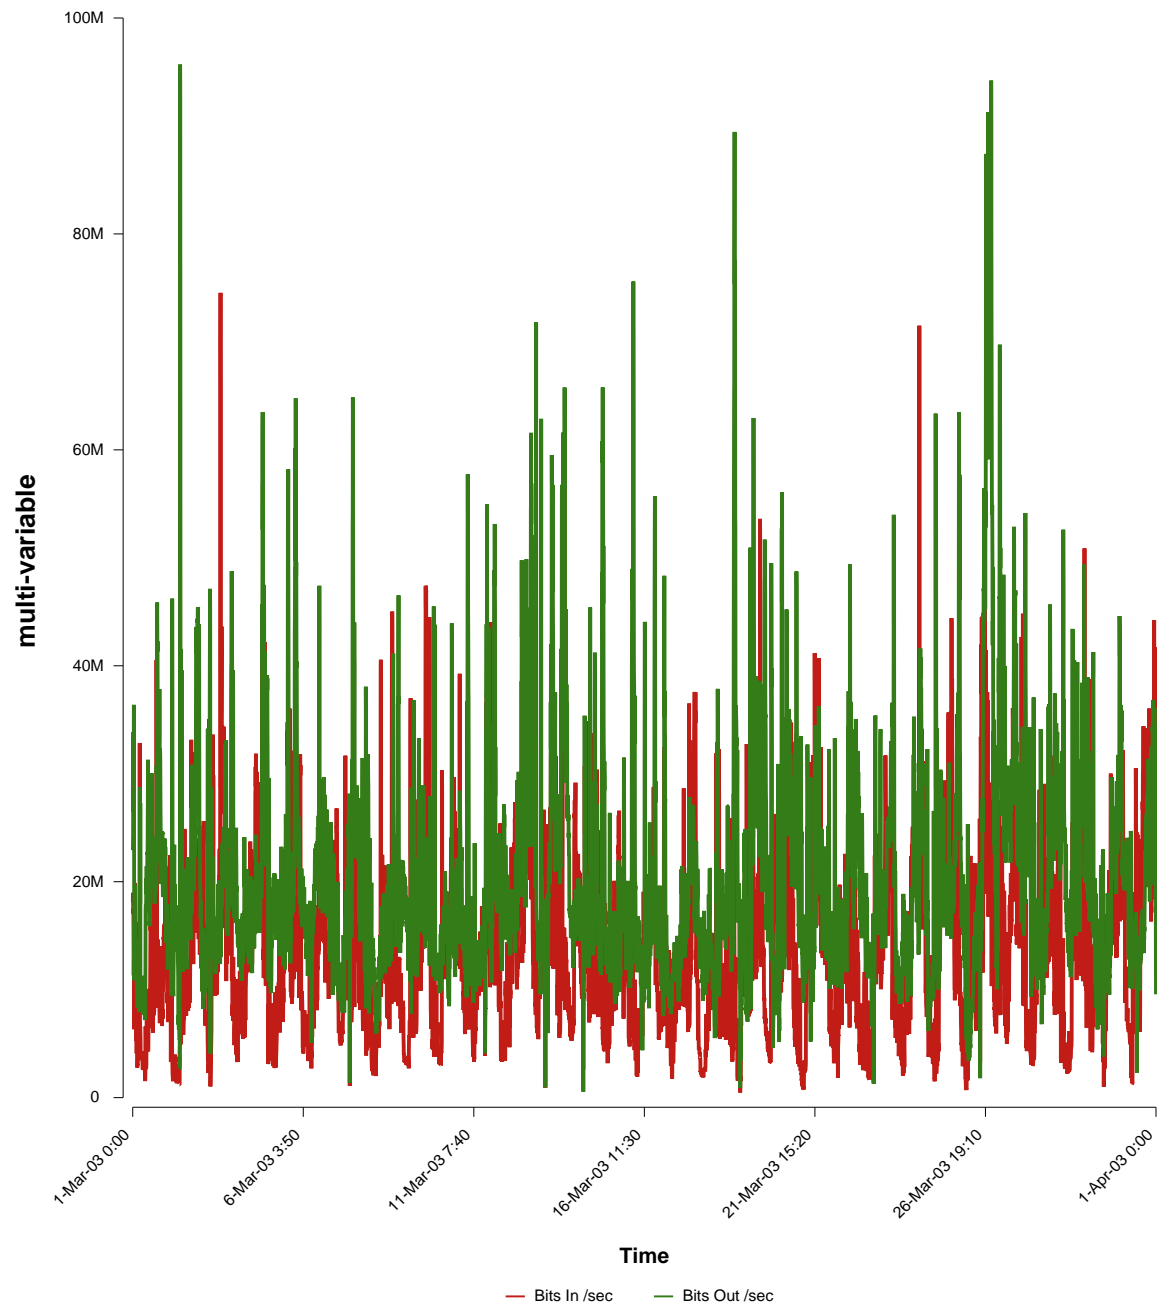

eHealth Trend Report

Divide by Time

SUNET-A-SKOVDE-HIS

From: 2003/03/01 00:00
To: 2003/03/31 23:59

Created: 2003/04/02 05:20:25