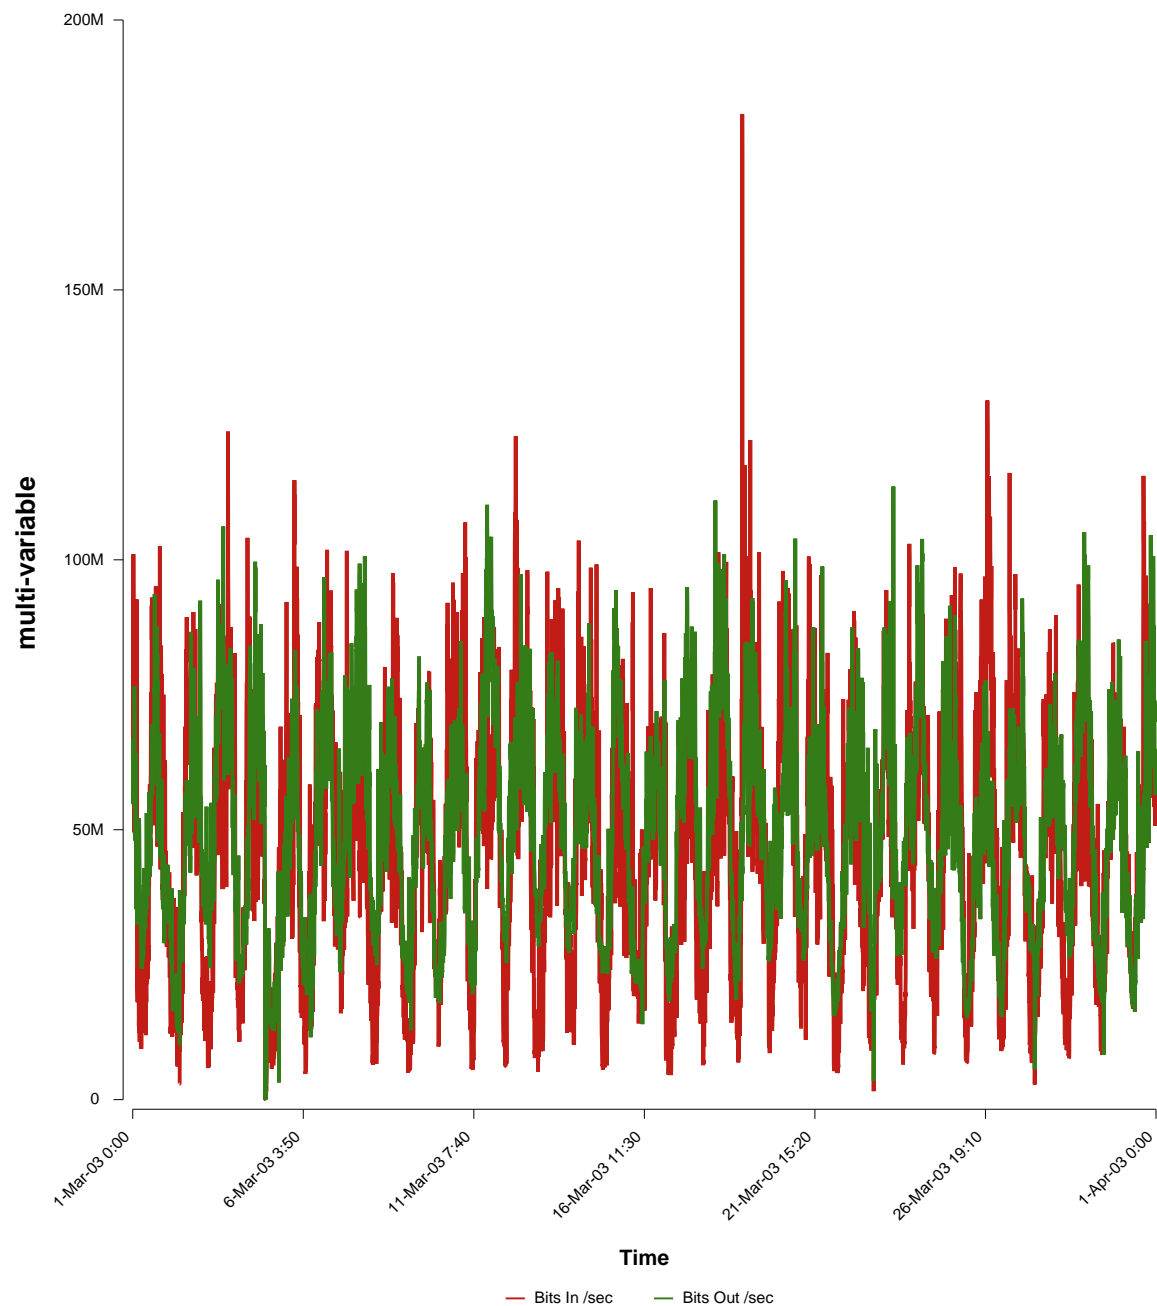

# eHealth Trend Report

Divide by Time

## SUNET-A-RONNEBY-BTH

From: 2003/03/01 00:00  
To: 2003/03/31 23:59

Created: 2003/04/02 05:10:19