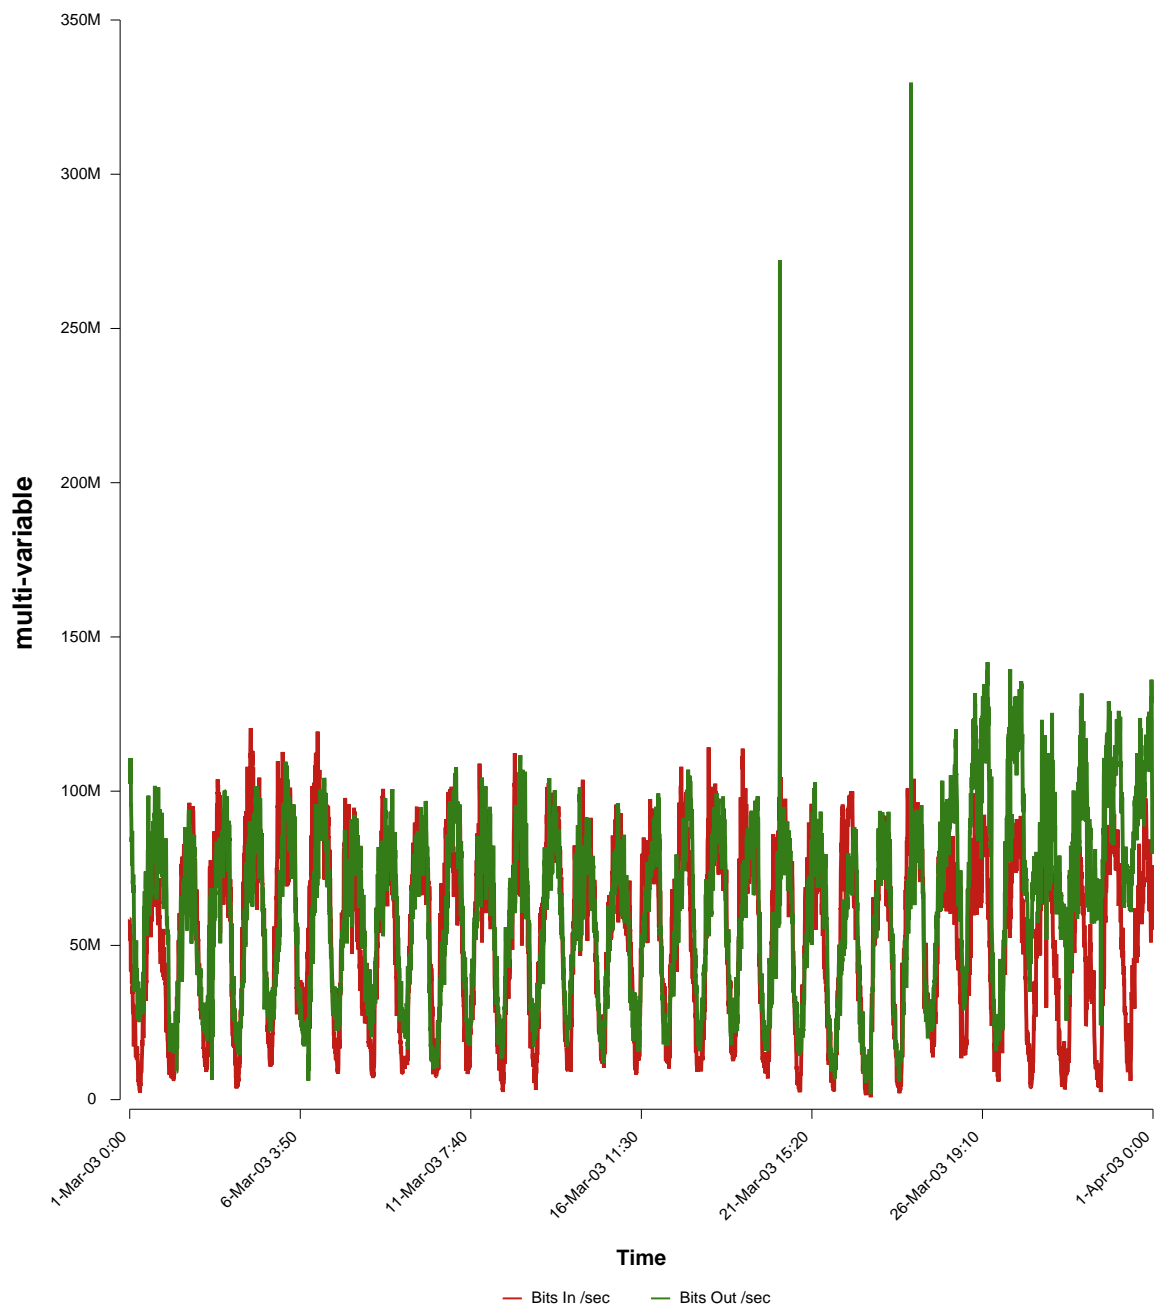

# eHealth Trend Report

Divide by Time

## SUNET-A-OREBRO-ORU

From: 2003/03/01 00:00  
To: 2003/03/31 23:59

Created: 2003/04/02 05:00:27