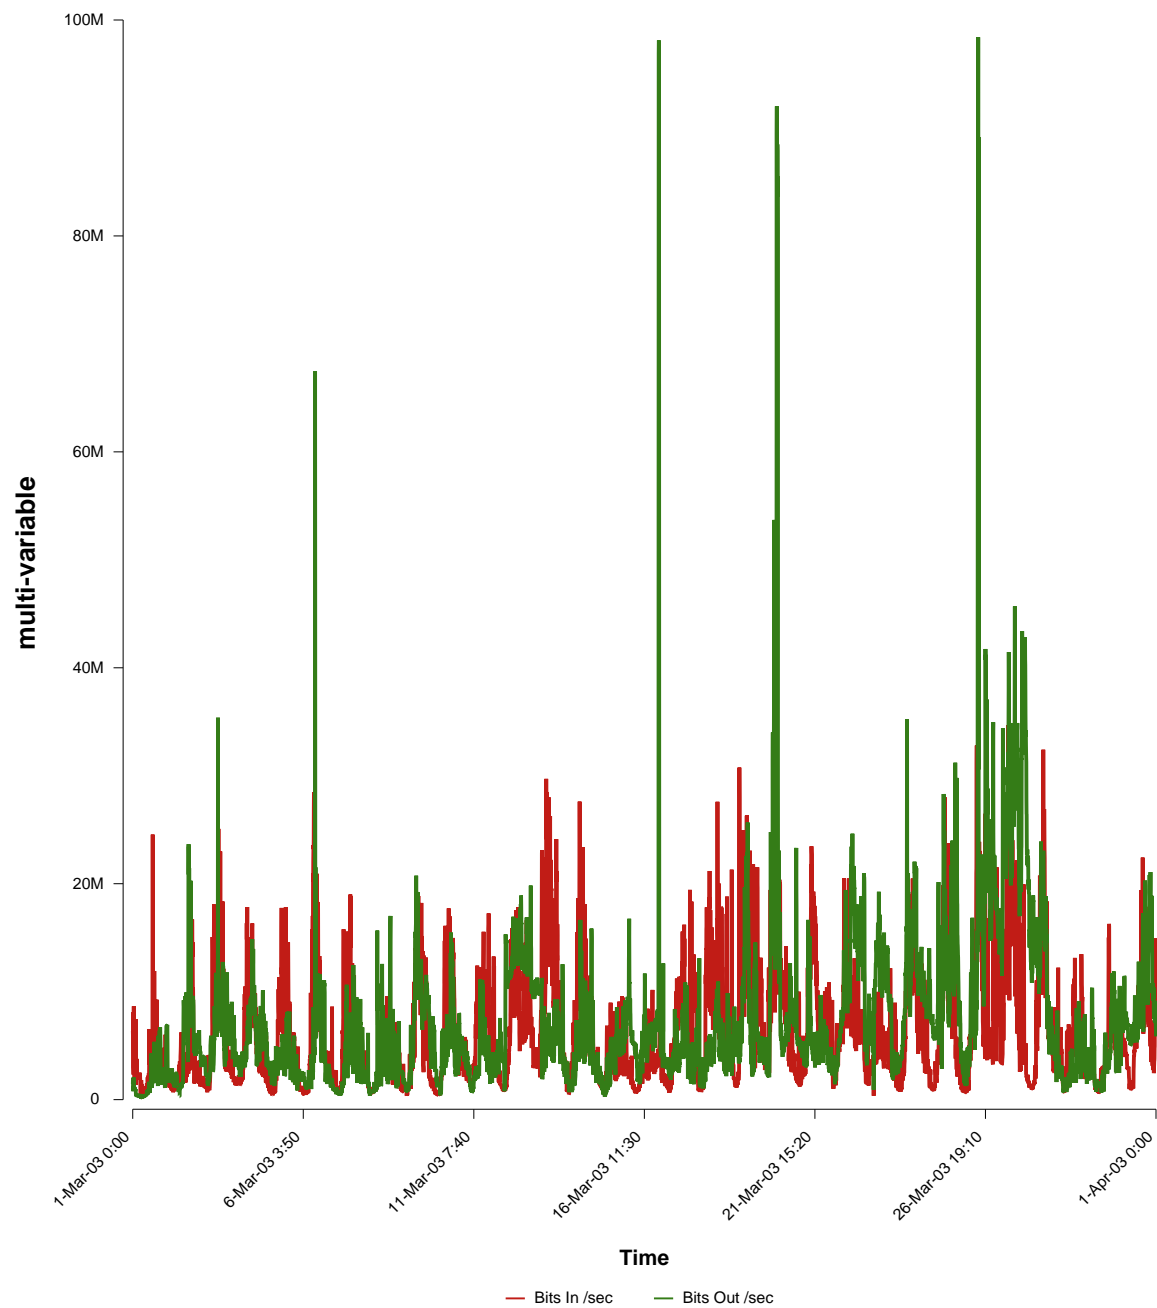

eHealth Trend Report

Divide by Time

SUNET-A-MALMO-MAH

From: 2003/03/01 00:00
To: 2003/03/31 23:59

Created: 2003/04/02 04:50:22