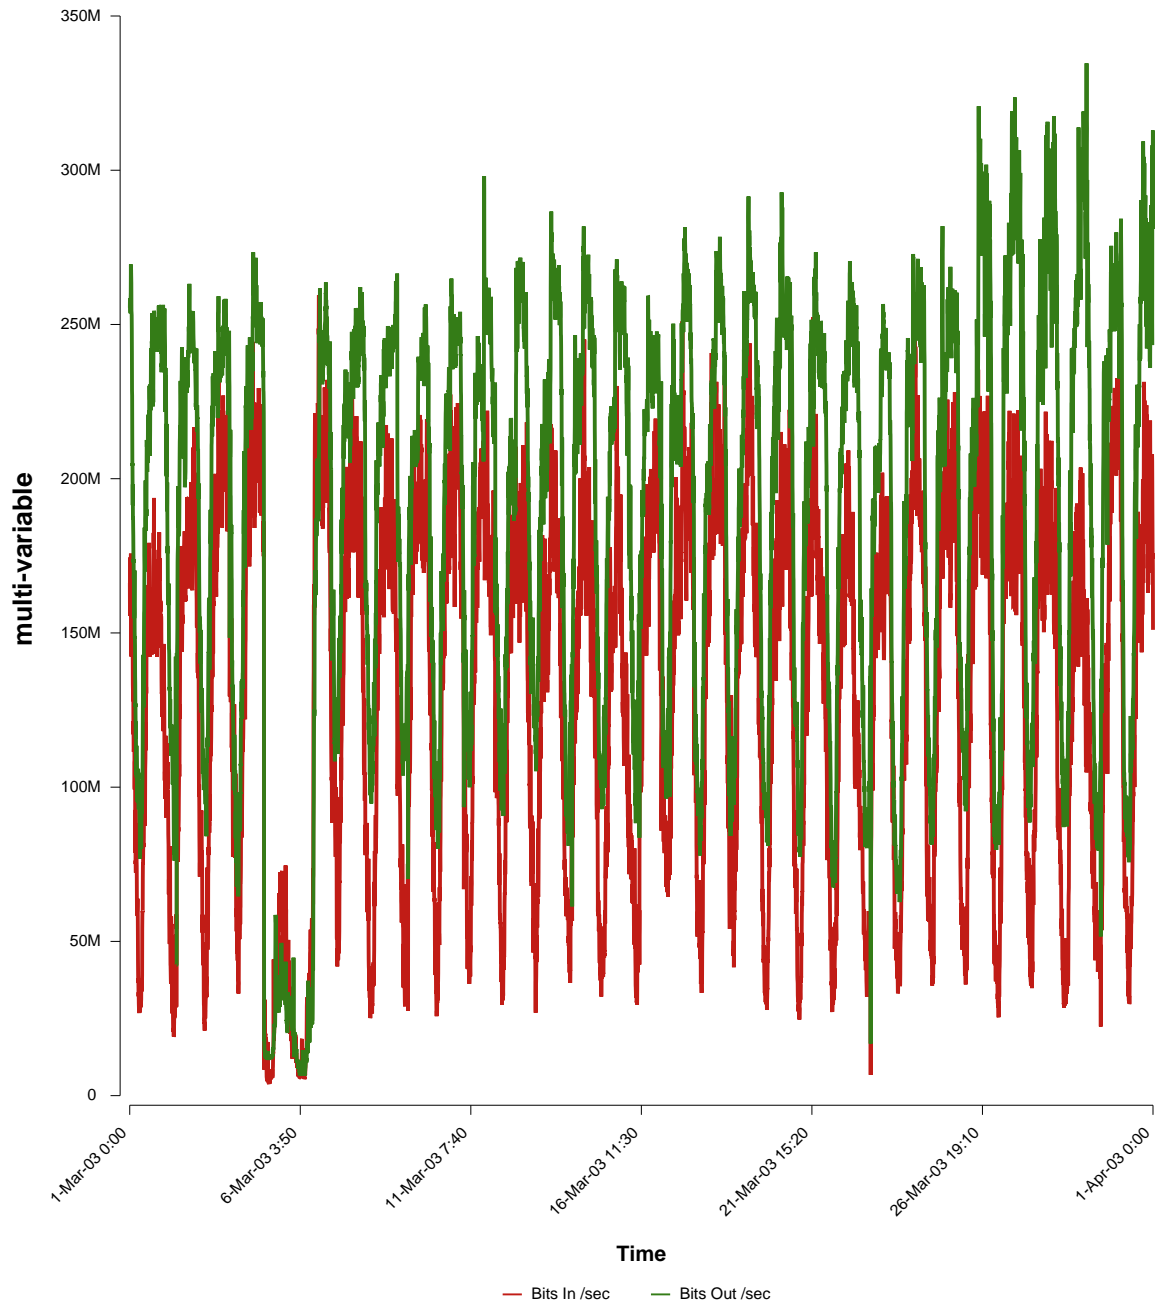

eHealth Trend Report

Divide by Time

SUNET-A-LUND-LU

From: 2003/03/01 00:00
To: 2003/03/31 23:59

Created: 2003/04/02 04:50:21