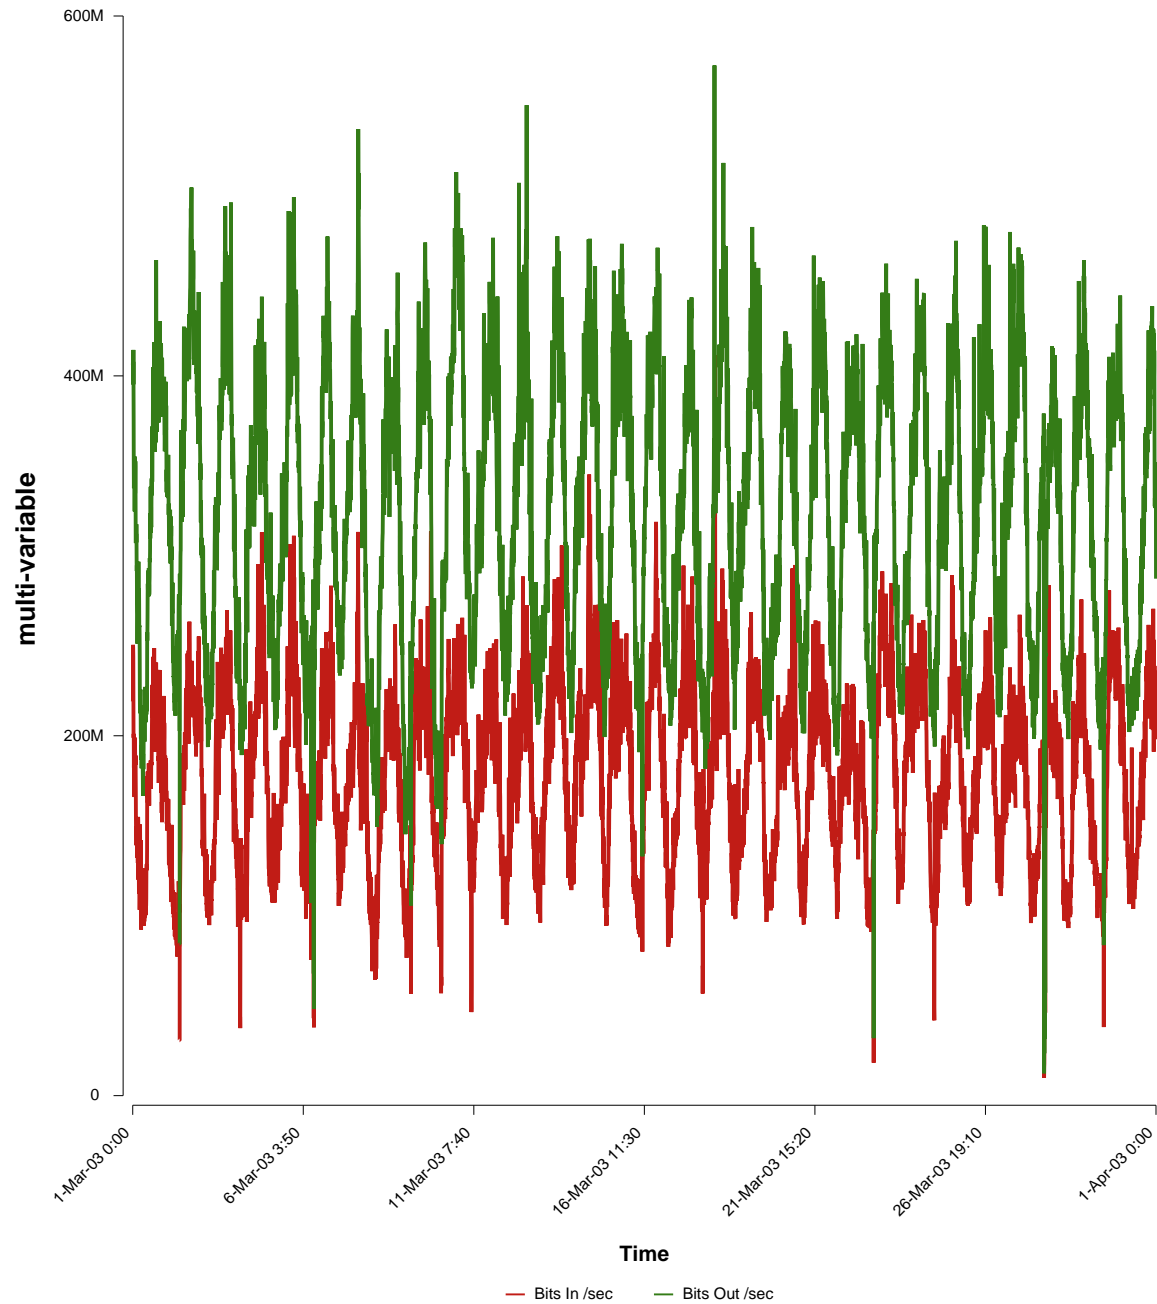

eHealth Trend Report

Divide by Time

SUNET-A-LULEA-LTU

From: 2003/03/01 00:00
To: 2003/03/31 23:59

Created: 2003/04/02 04:45:18