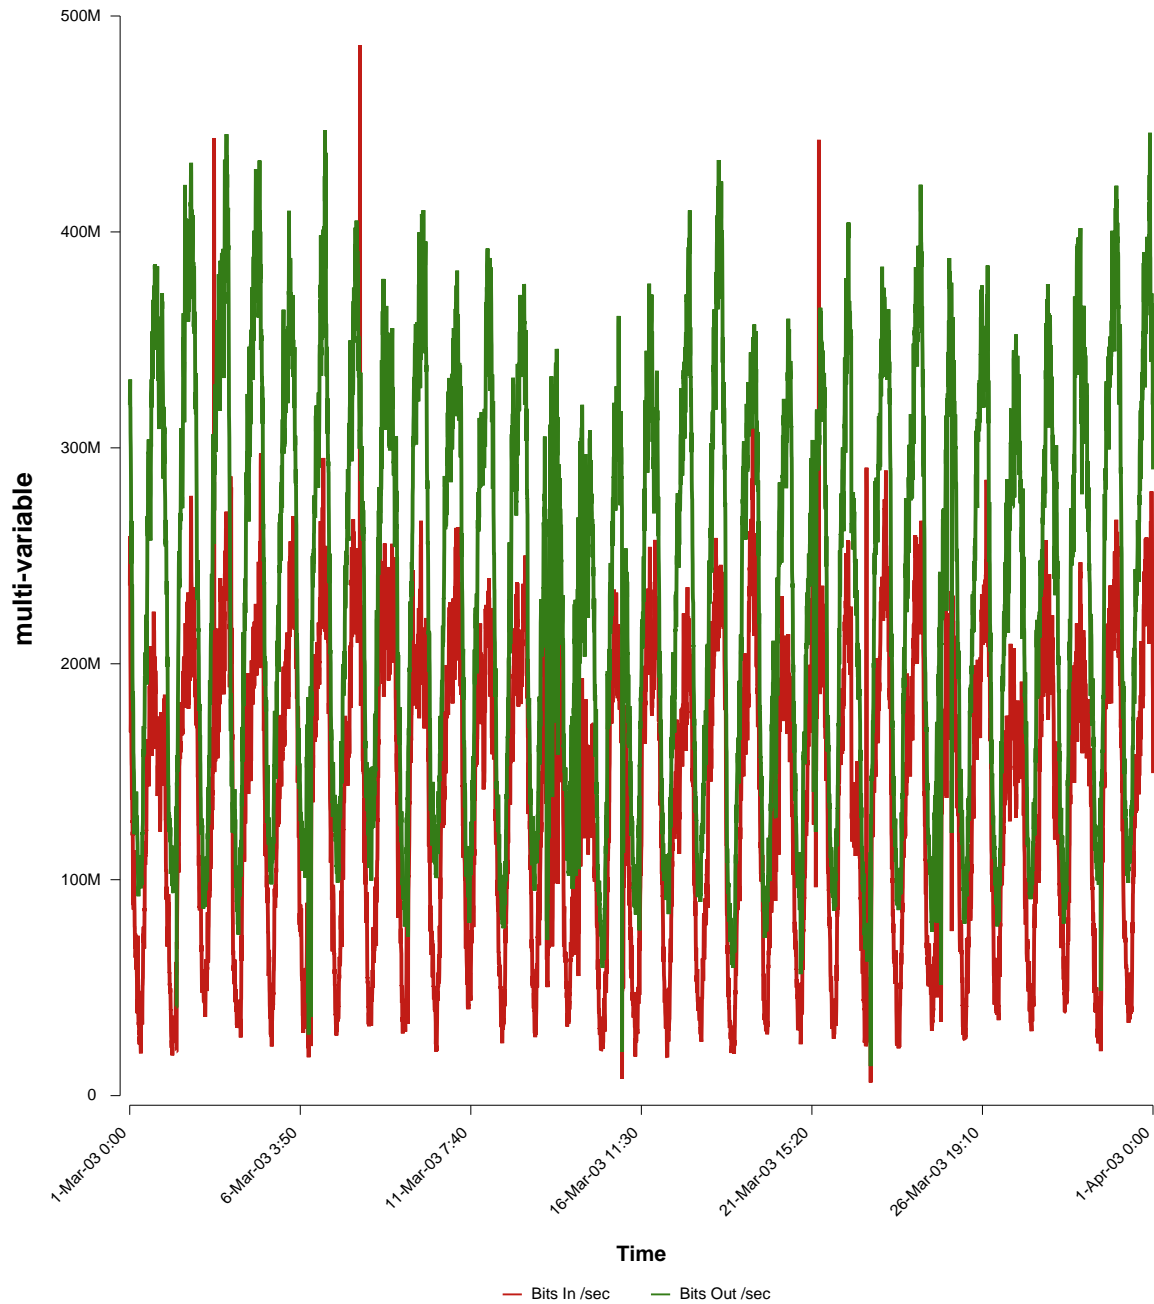

# eHealth Trend Report

Divide by Time

## SUNET-A-LINKOPING-LIU

From: 2003/03/01 00:00  
To: 2003/03/31 23:59

Created: 2003/04/02 04:30:18