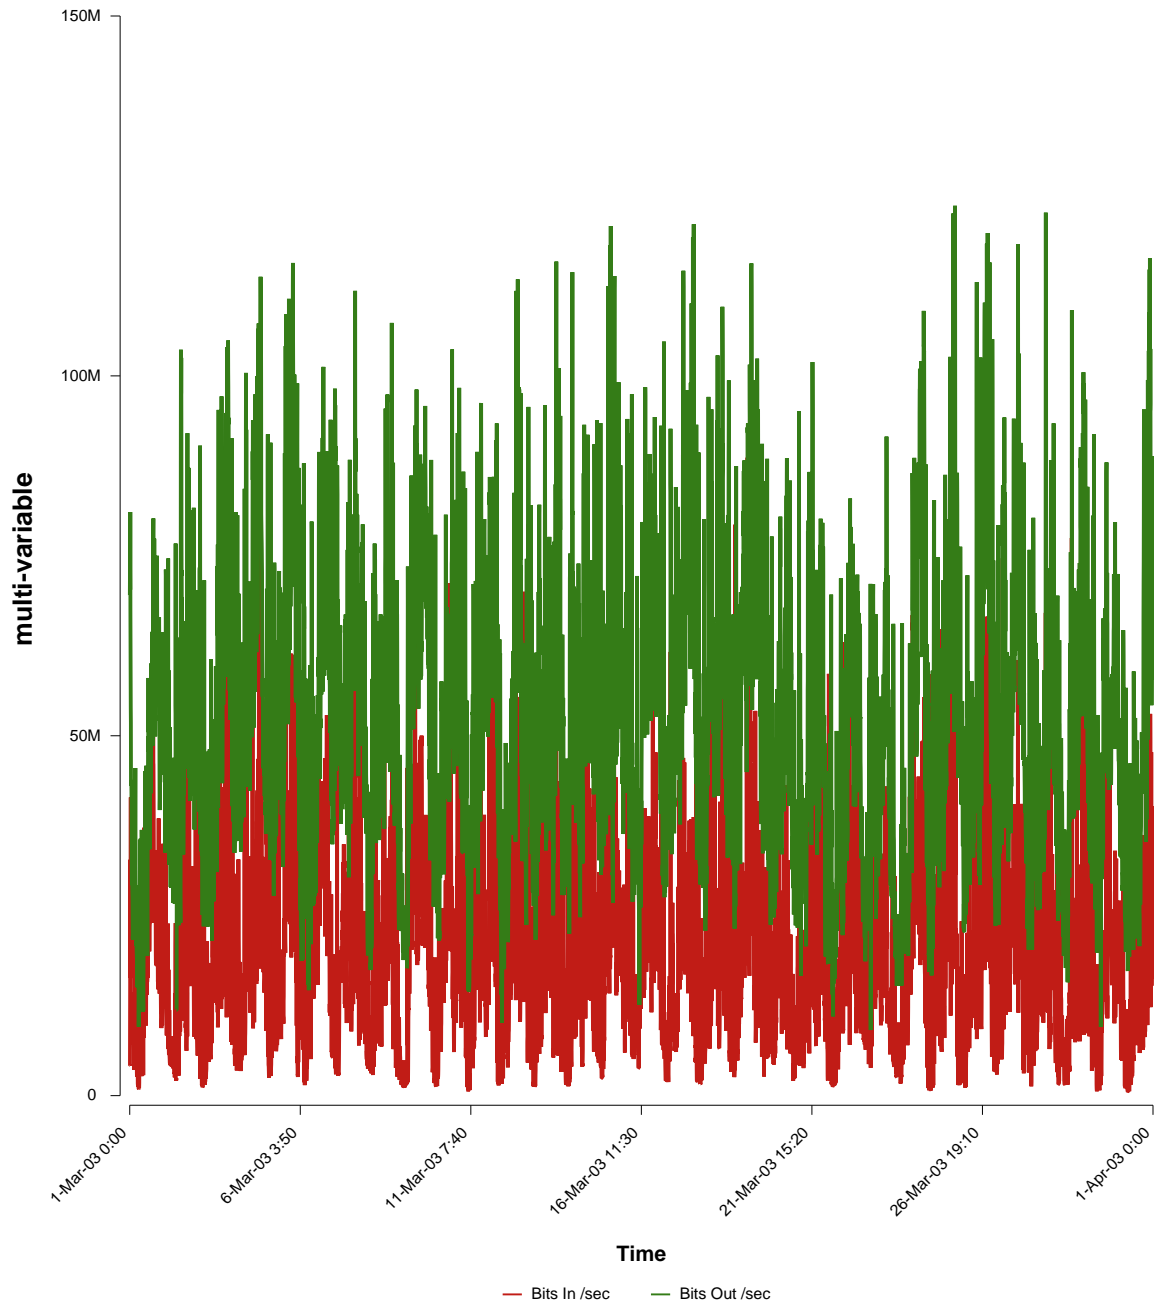

eHealth Trend Report

Divide by Time

SUNET-A-KRISTIANSTAD-HKR

From: 2003/03/01 00:00
To: 2003/03/31 23:59

Created: 2003/04/02 04:20:24