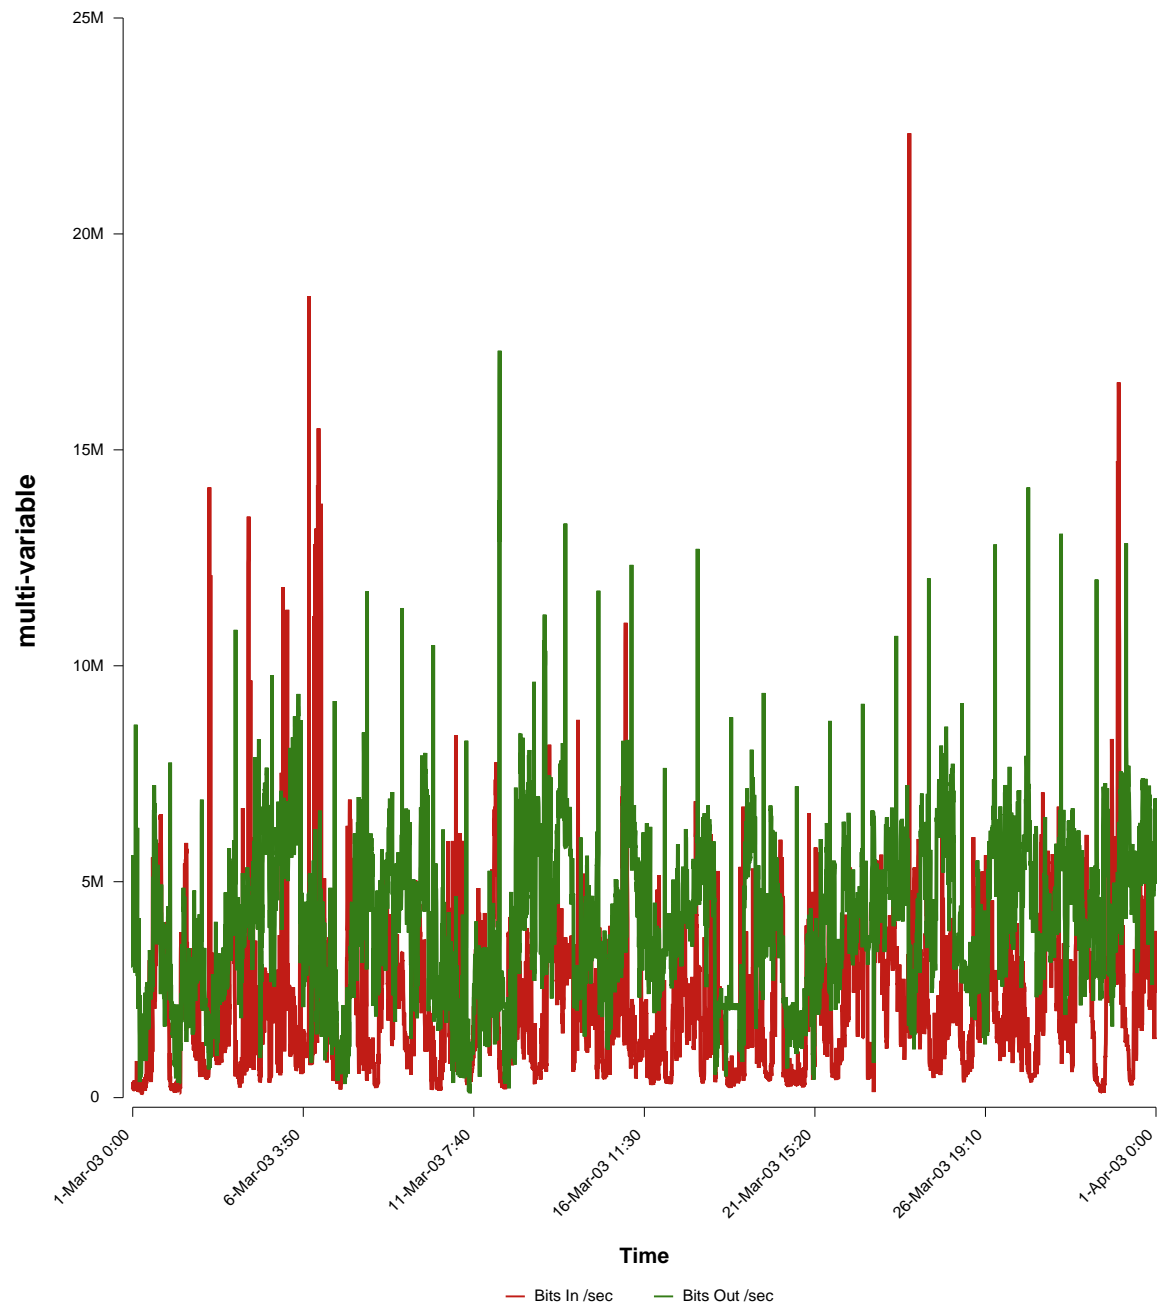

# eHealth Trend Report

Divide by Time

## SUNET-A-KIRUNA-IRF

From: 2003/03/01 00:00  
To: 2003/03/31 23:59

Created: 2003/04/02 04:10:16