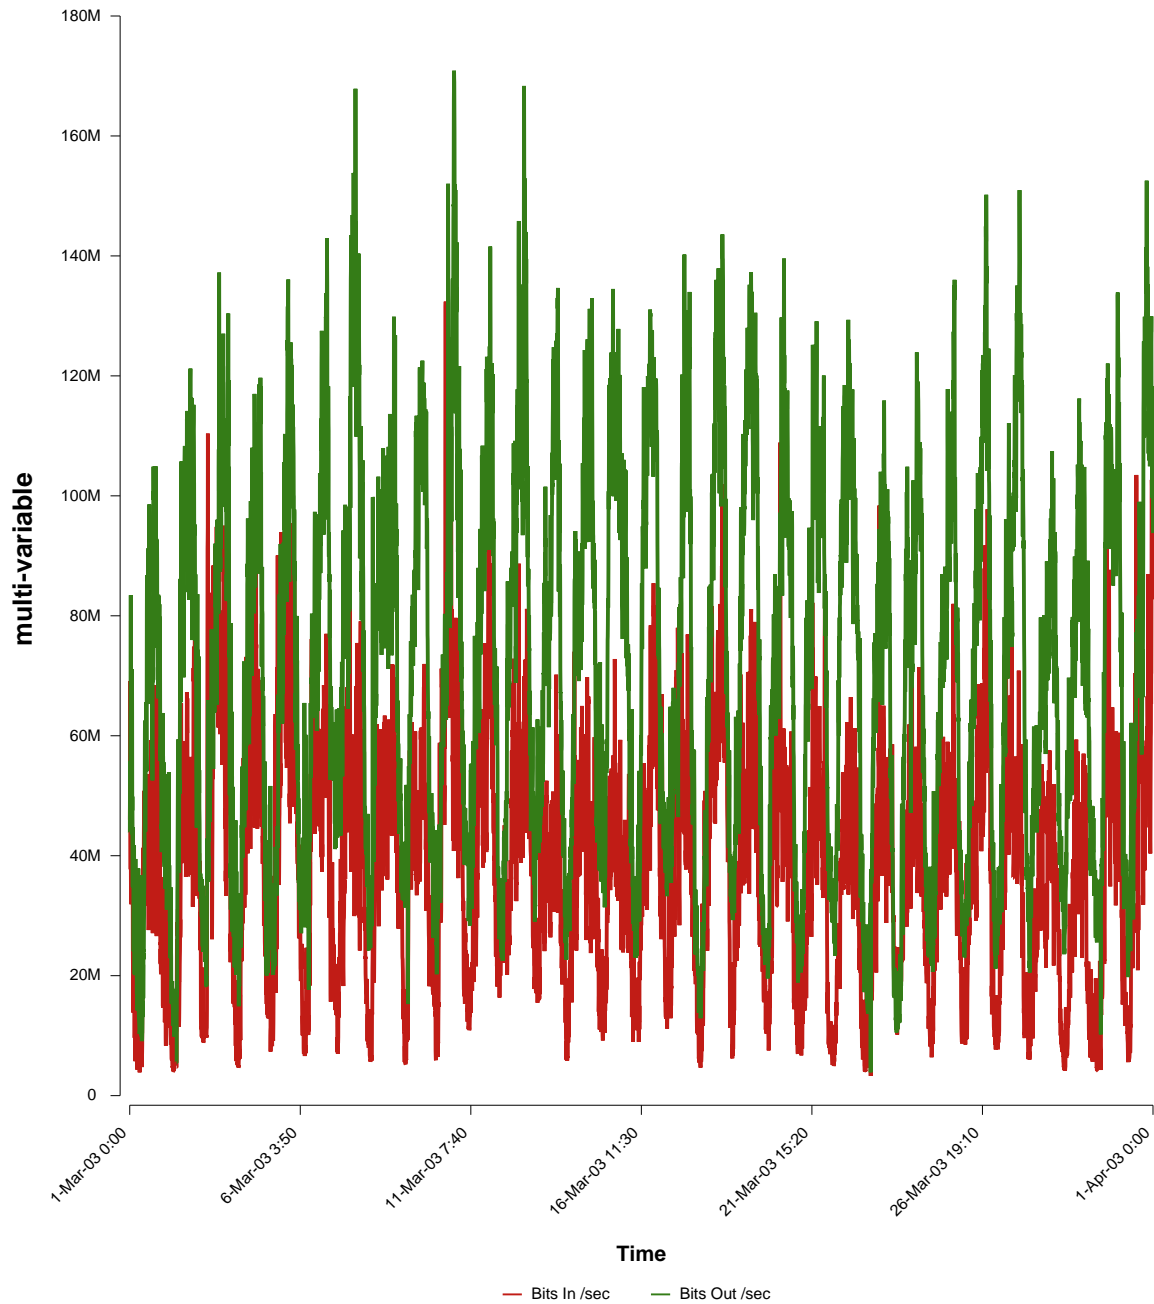

eHealth Trend Report

Divide by Time

SUNET-A-KARLSTAD-KAU

From: 2003/03/01 00:00
To: 2003/03/31 23:59

Created: 2003/04/02 04:00:17