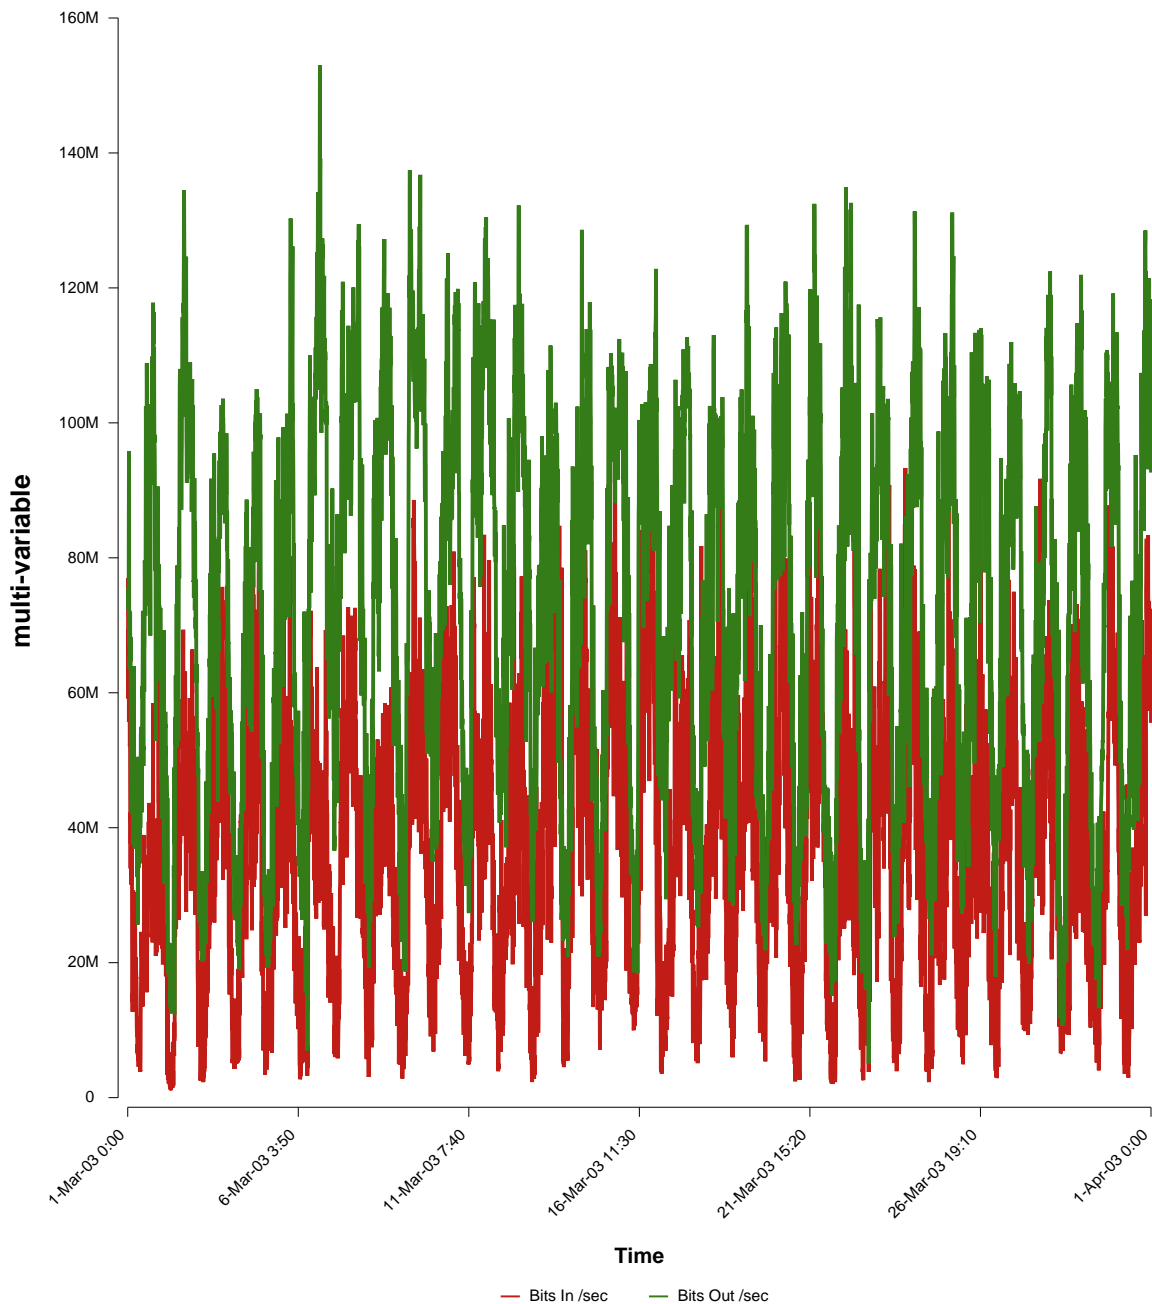

eHealth Trend Report

Divide by Time

SUNET-A-KALMAR-HIK

From: 2003/03/01 00:00
To: 2003/03/31 23:59

Created: 2003/04/02 03:50:19