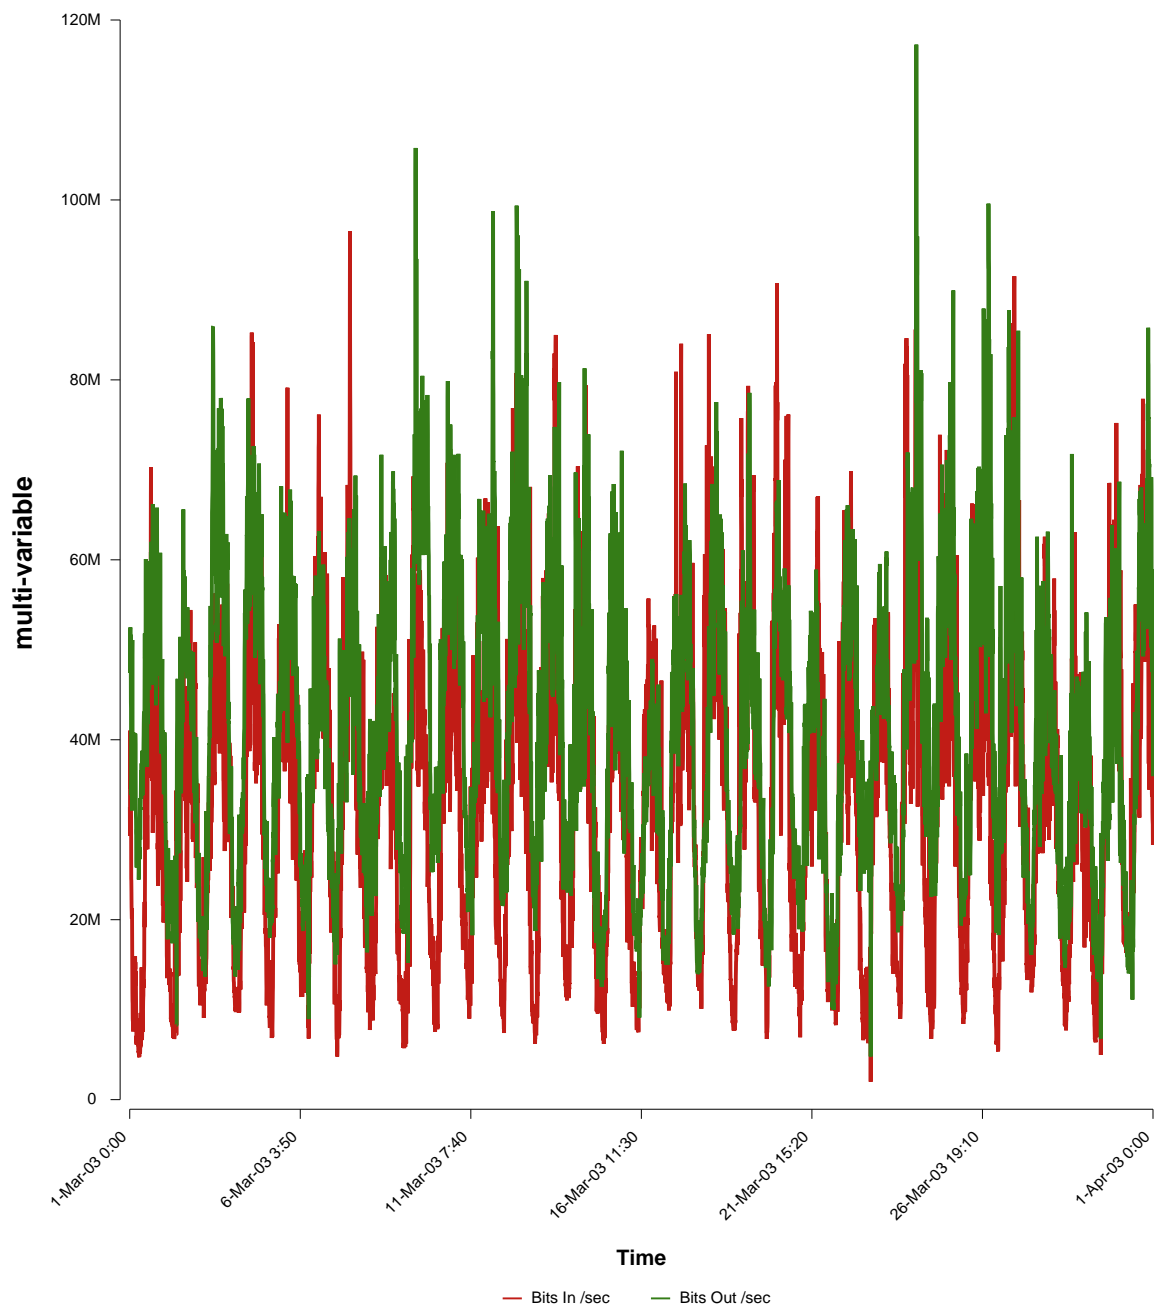

eHealth Trend Report

Divide by Time

SUNET-A-JONKOPING-HJ

From: 2003/03/01 00:00
To: 2003/03/31 23:59

Created: 2003/04/02 03:40:19