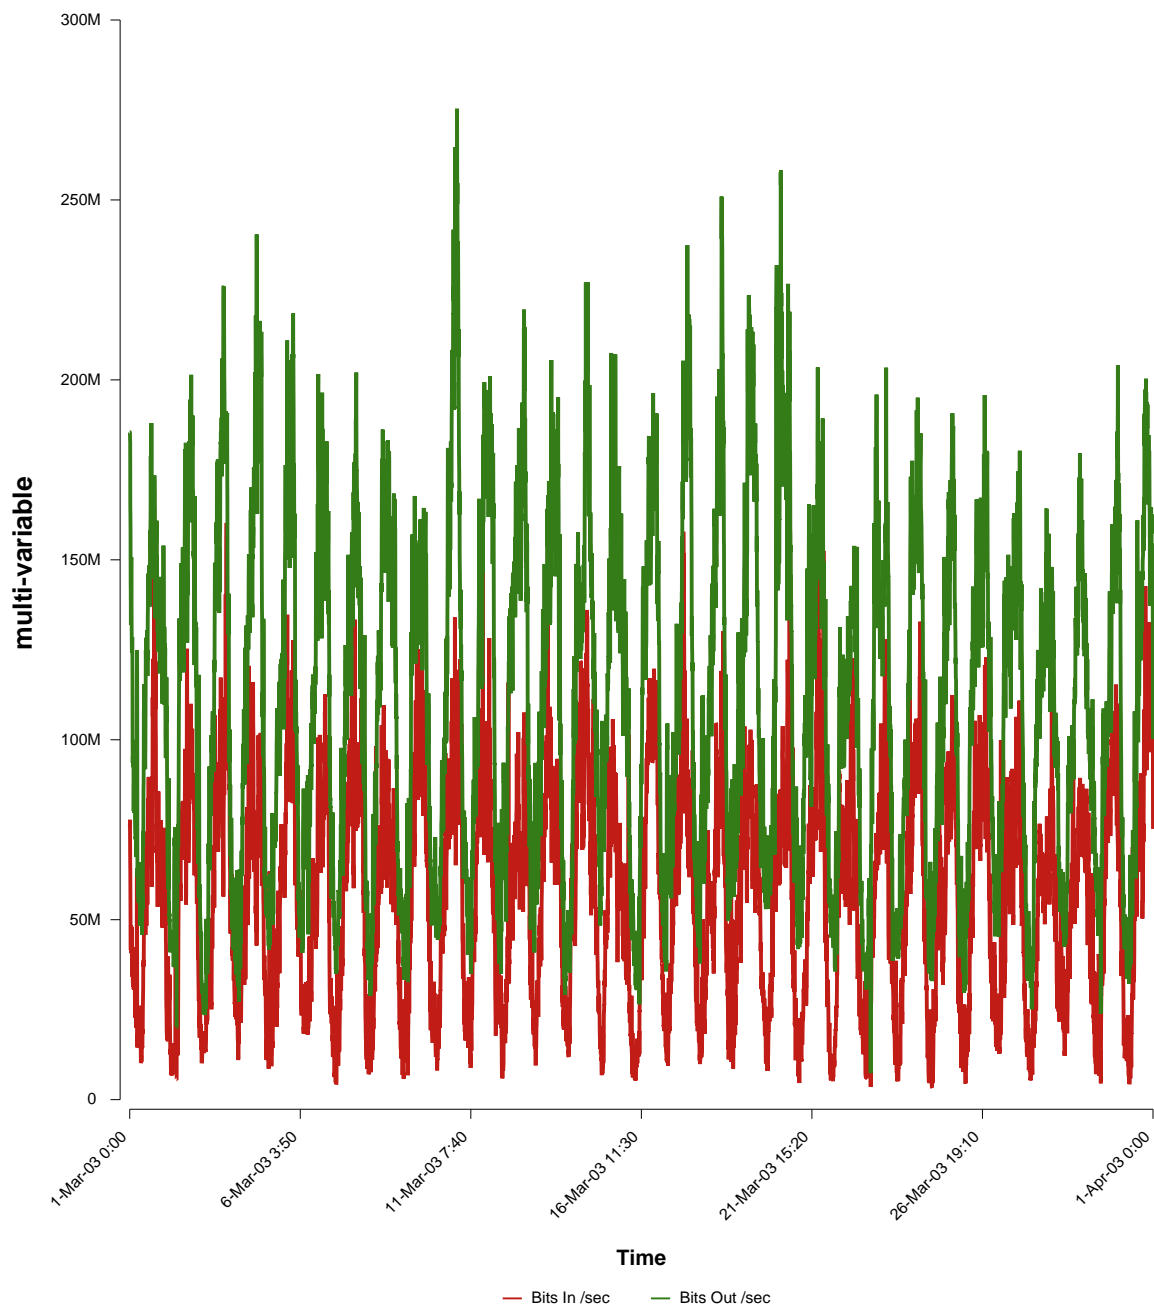

eHealth Trend Report

Divide by Time

SUNET-A-HALMSTAD-HH

From: 2003/03/01 00:00
To: 2003/03/31 23:59

Created: 2003/04/02 03:50:18