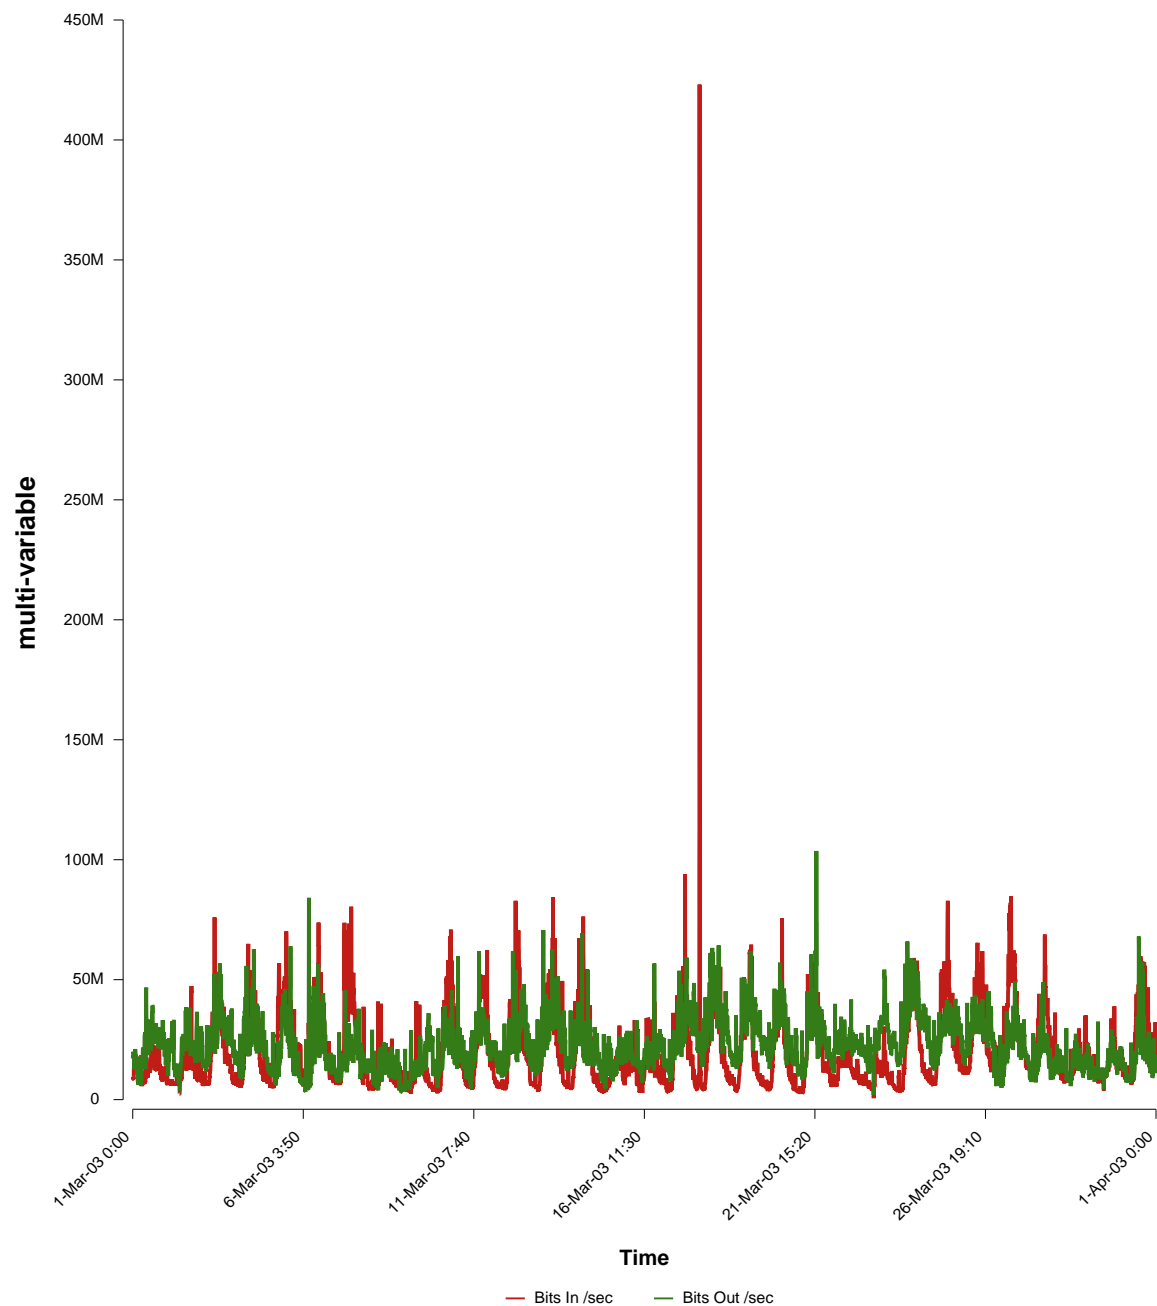

eHealth Trend Report

Divide by Time

SUNET-A-GBG-GU

From: 2003/03/01 00:00
To: 2003/03/31 23:59

Created: 2003/04/02 03:40:18