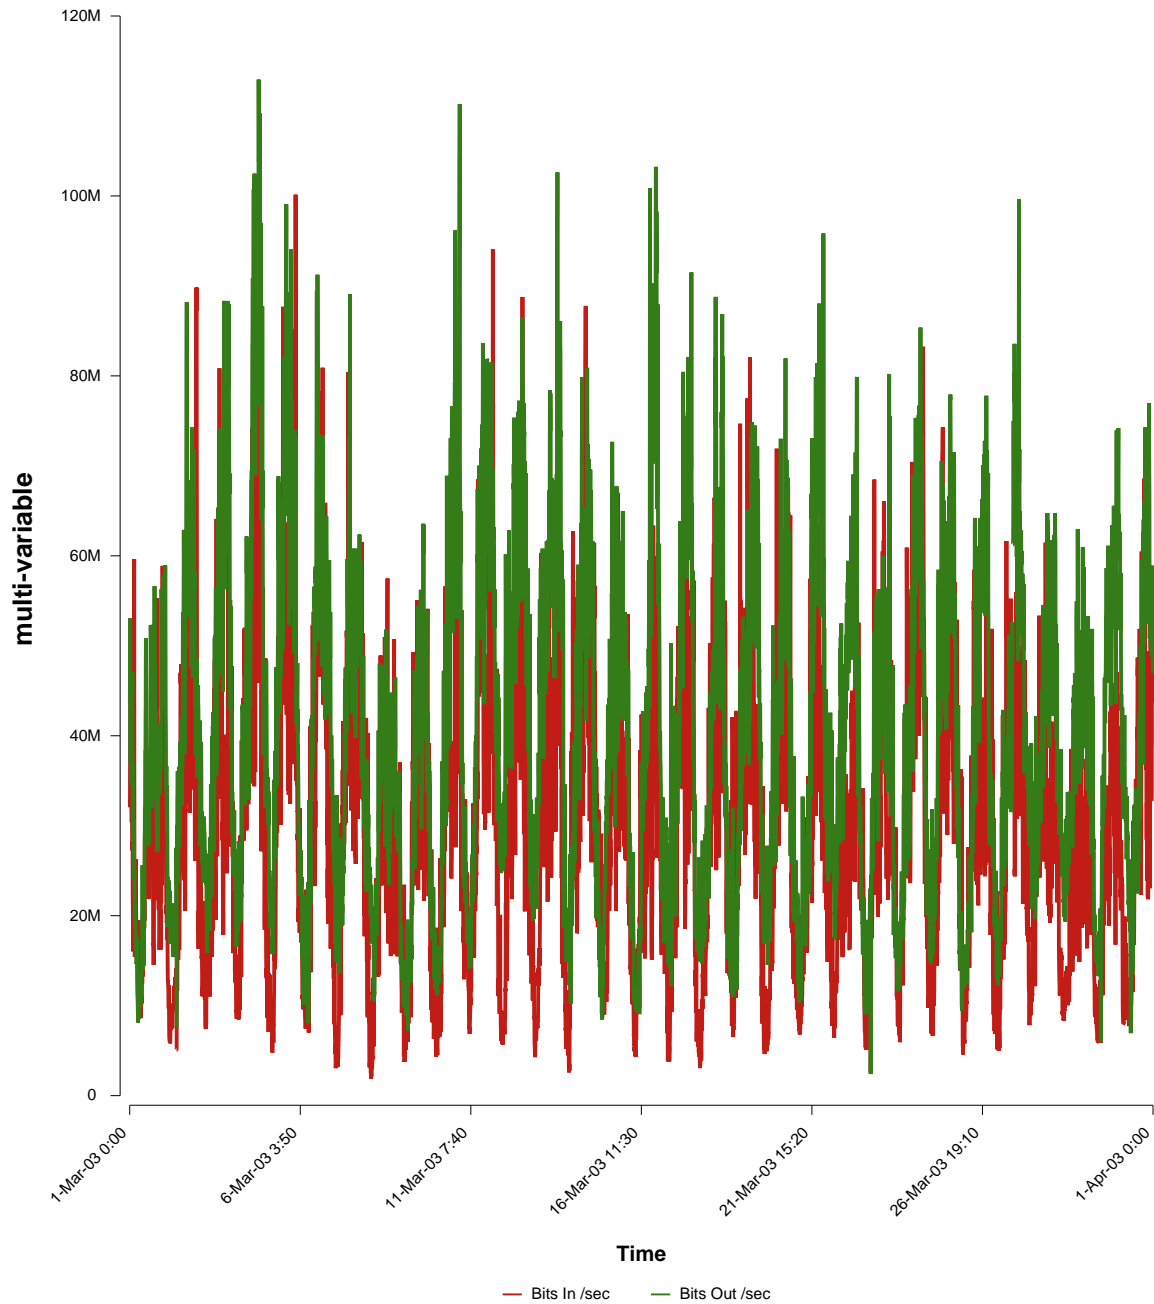

eHealth Trend Report

Divide by Time

SUNET-A-GAVLE-HIG

From: 2003/03/01 00:00
To: 2003/03/31 23:59

Created: 2003/04/02 03:20:22