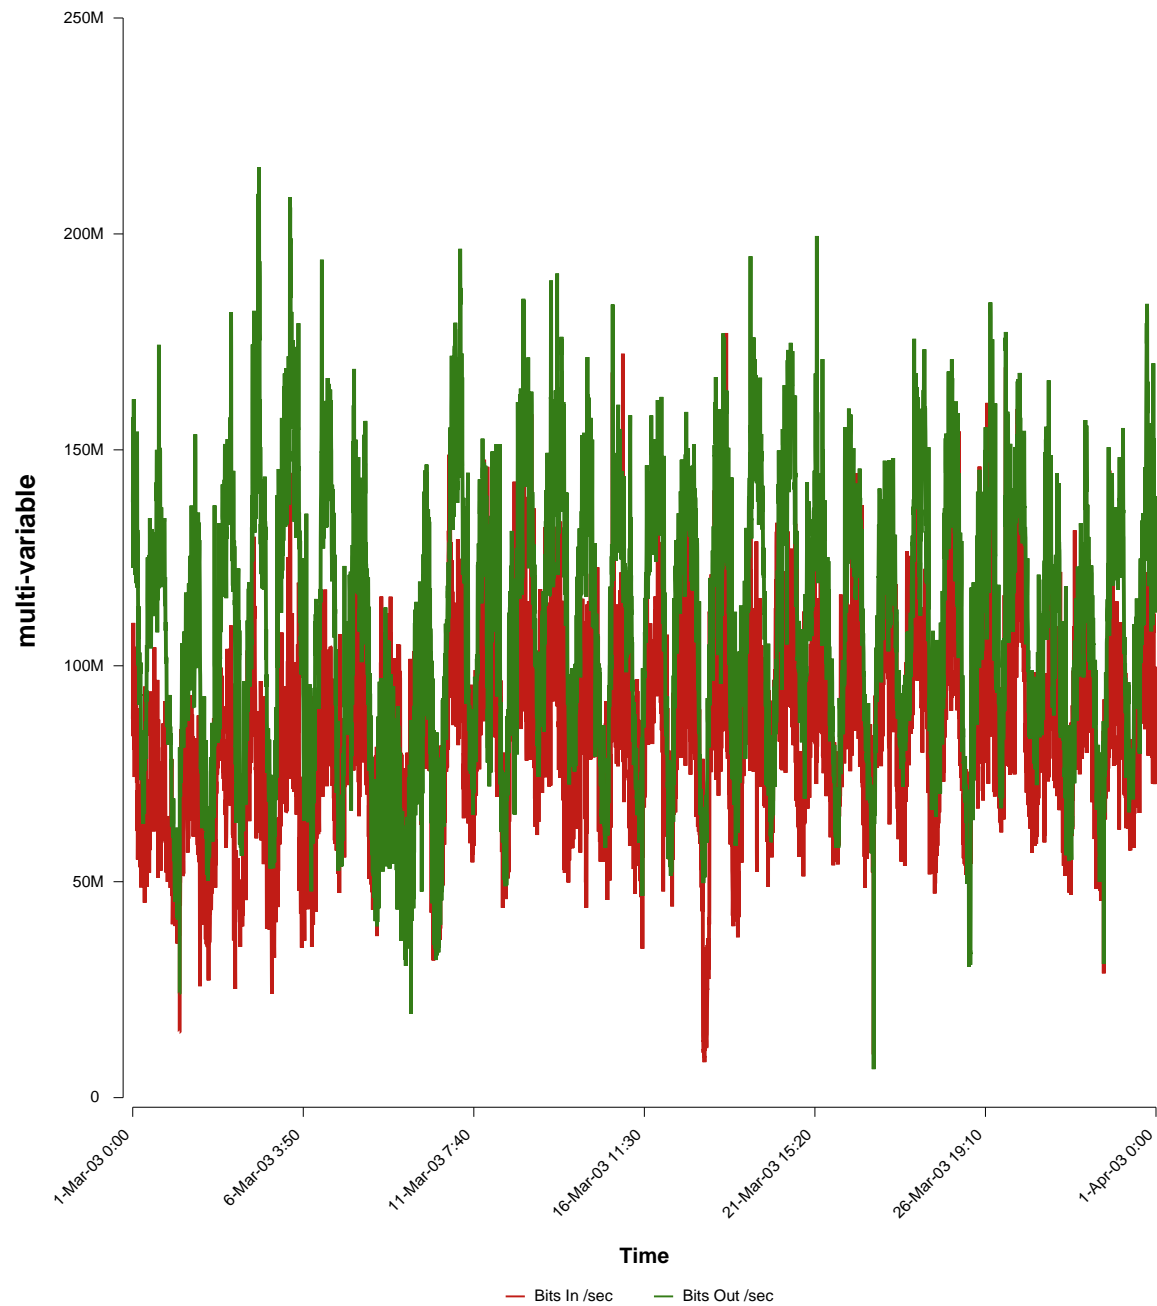

eHealth Trend Report

Divide by Time

SUNET-A-BORLANGE-DU

From: 2003/03/01 00:00
To: 2003/03/31 23:59

Created: 2003/04/02 03:10:19