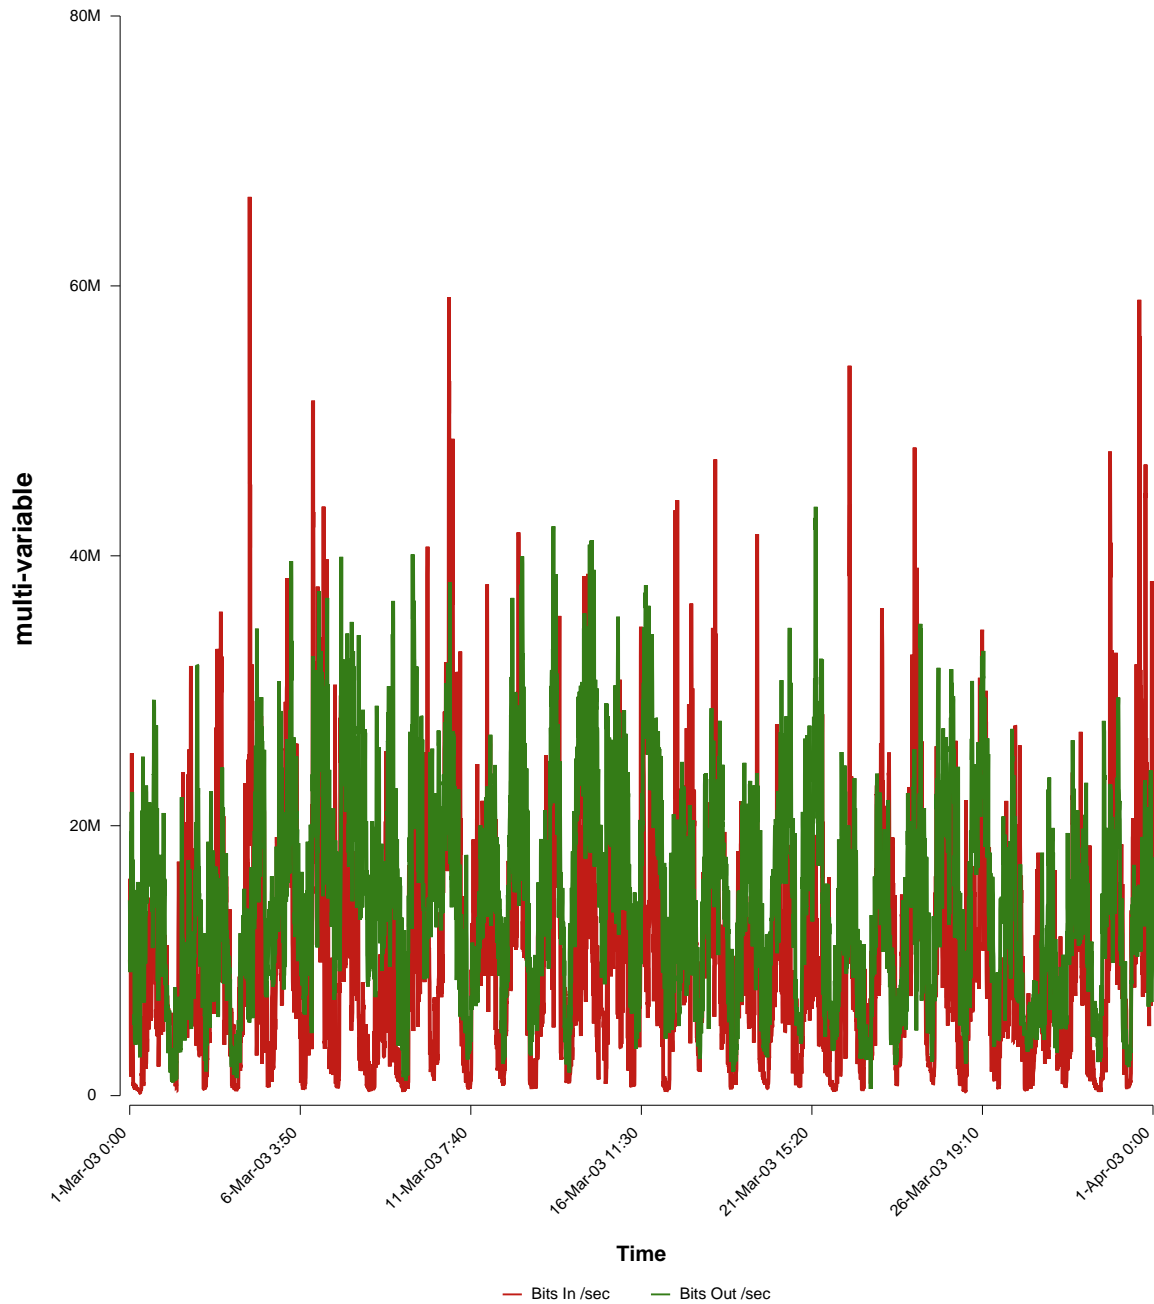

eHealth Trend Report

Divide by Time

SUNET-A-BORAS-HB

From: 2003/03/01 00:00
To: 2003/03/31 23:59

Created: 2003/04/02 03:05:24