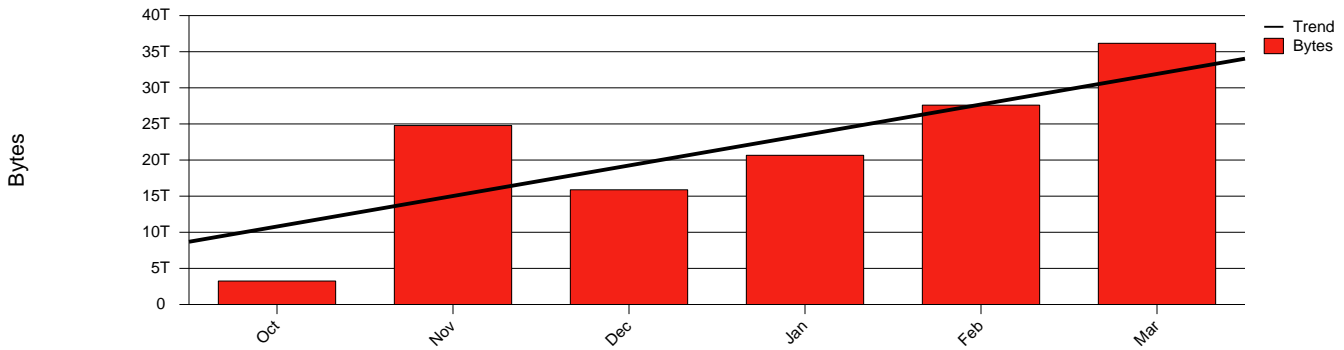

Visby, HGO - Monthly Health Report

LAN/WAN

Report for 2003/03/31

Total Network Volume by Month

Total Network Volume by Week

Total Network Volume by Day

Situations to Watch

Rank	Element Name	Variable	Threshold	Monthly Average		Days to (from)
			Value	Actual	Predicted	Threshold
1	hgo-SRP(Out)	Volume (Bandwidth %)	80.000	3.086	2.758	Increasing
2	hgo-SRP(In)	Volume (Bandwidth %)	80.000	1.266	1.027	Increasing
3	hgo-SRP(In)	Errors (% Frames)	5.000	0.000	0.000	Increasing