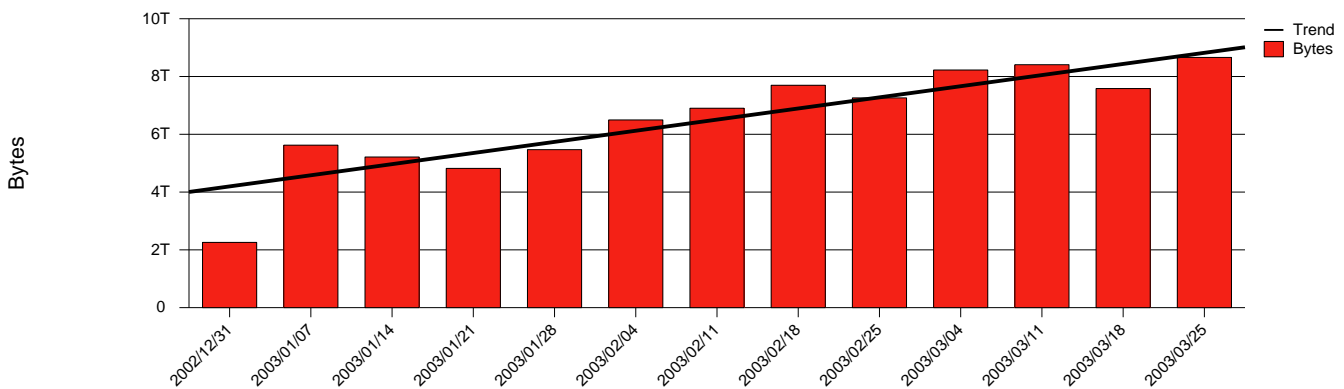

Visby, HGO - Monthly Health Report

LAN/WAN

Report for 2003/03/31

Total Network Volume by Month

Total Network Volume by Week

Total Network Volume by Day

Situations to Watch

Rank	Element Name	Variable	Threshold	Monthly Average		Days to (from)
			Value	Actual	Predicted	Threshold
1	hgo-SRP(Out)	Volume (Bandwidth %)	80.000	3.086	2.758	Increasing
2	hgo-SRP(In)	Volume (Bandwidth %)	80.000	1.266	1.027	Increasing
3	hgo-SRP(In)	Errors (% Frames)	5.000	0.000	0.000	Increasing