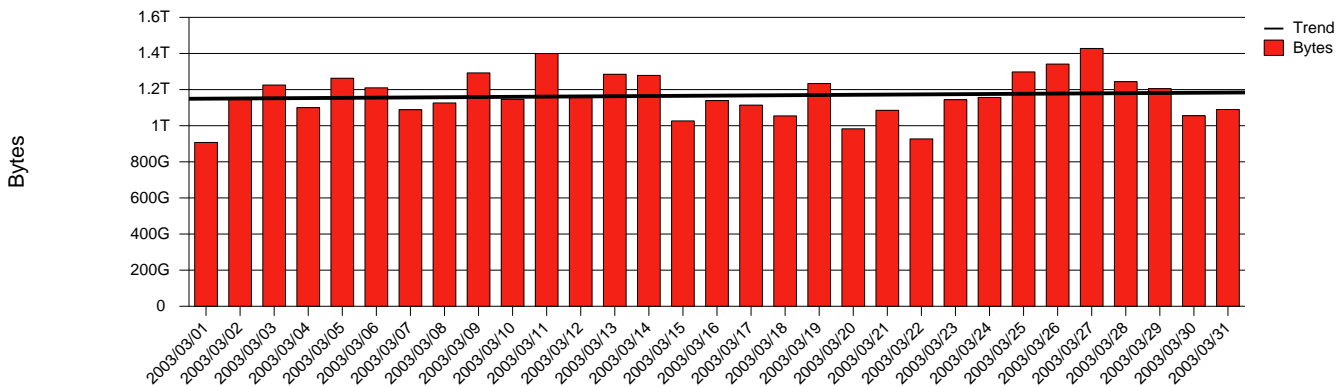

Visby, HGO - Monthly Health Report

LAN/WAN

Report for 2003/03/31

Total Network Volume by Month

Total Network Volume by Week

Total Network Volume by Day

Situations to Watch

Rank	Element Name	Variable	Threshold	Monthly Average		Days to (from)
			Value	Actual	Predicted	Threshold
1	hgo-SRP(Out)	Volume (Bandwidth %)	80.000	3.086	2.758	Increasing
2	hgo-SRP(In)	Volume (Bandwidth %)	80.000	1.266	1.027	Increasing
3	hgo-SRP(In)	Errors (% Frames)	5.000	0.000	0.000	Increasing