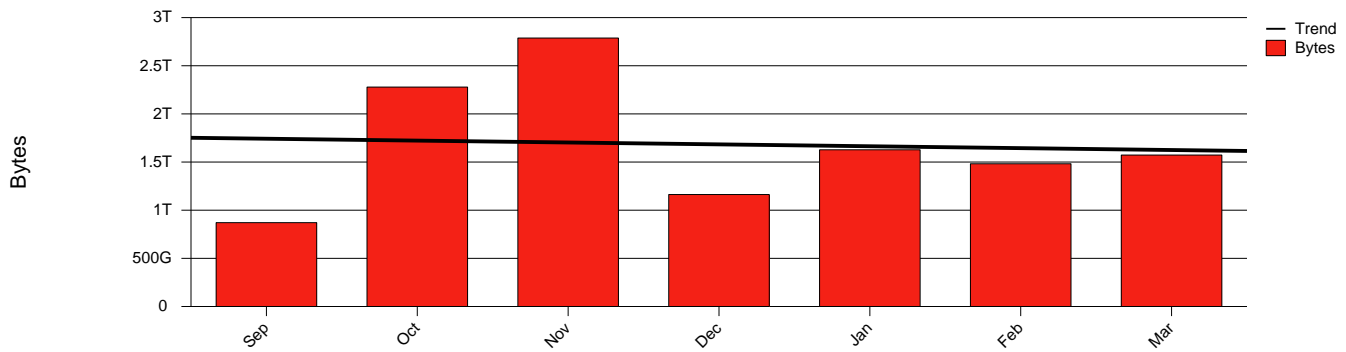

Uppsala, SLU - Monthly Health Report

LAN/WAN

Report for 2003/03/31

Total Network Volume by Month

Total Network Volume by Week

Total Network Volume by Day

Situations to Watch

Rank	Element Name	Variable	Threshold	Monthly Average		Days to (from)
			Value	Actual	Predicted	Threshold
1	slu2-SRP(In)	Volume (Bandwidth %)	80.000	0.002	0.002	Increasing
2	slu1-SRP(In)	Volume (Bandwidth %)	80.000	0.127	0.124	Decreasing
3	slu1-SRP(In)	Errors (% Frames)	5.000	0.000	0.000	Decreasing
4	slu1-SRP(Out)	Volume (Bandwidth %)	80.000	0.017	0.010	Decreasing
5	slu2-SRP(In)	Errors (% Frames)	5.000	0.001	0.000	Decreasing
6	slu2-SRP(Out)	Volume (Bandwidth %)	80.000	0.043	0.055	Decreasing