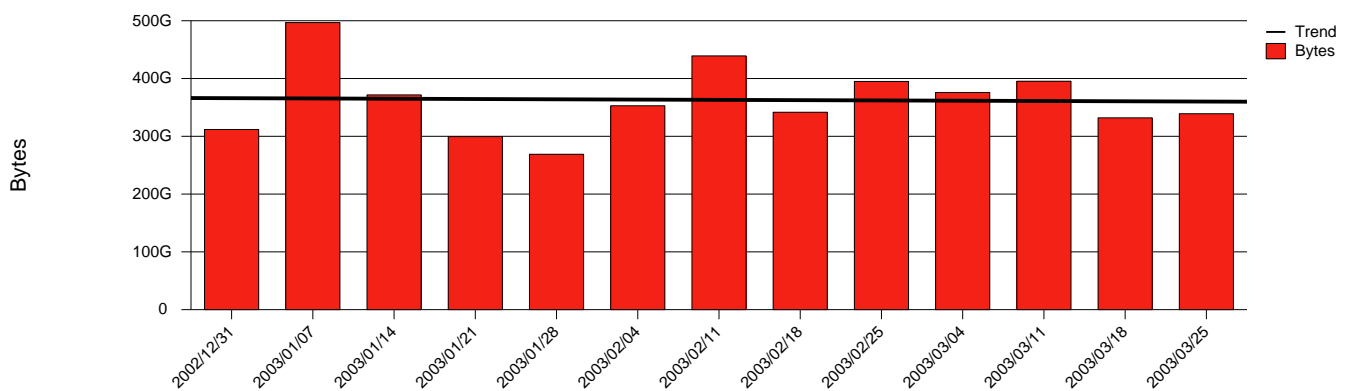

Uppsala, SLU - Monthly Health Report

LAN/WAN

Report for 2003/03/31

Total Network Volume by Month

Total Network Volume by Week

Total Network Volume by Day

Situations to Watch

Rank	Element Name	Variable	Threshold	Monthly Average		Days to (from)
			Value	Actual	Predicted	Threshold
1	slu2-SRP(In)	Volume (Bandwidth %)	80.000	0.002	0.002	Increasing
2	slu1-SRP(In)	Volume (Bandwidth %)	80.000	0.127	0.124	Decreasing
3	slu1-SRP(In)	Errors (% Frames)	5.000	0.000	0.000	Decreasing
4	slu1-SRP(Out)	Volume (Bandwidth %)	80.000	0.017	0.010	Decreasing
5	slu2-SRP(In)	Errors (% Frames)	5.000	0.001	0.000	Decreasing
6	slu2-SRP(Out)	Volume (Bandwidth %)	80.000	0.043	0.055	Decreasing