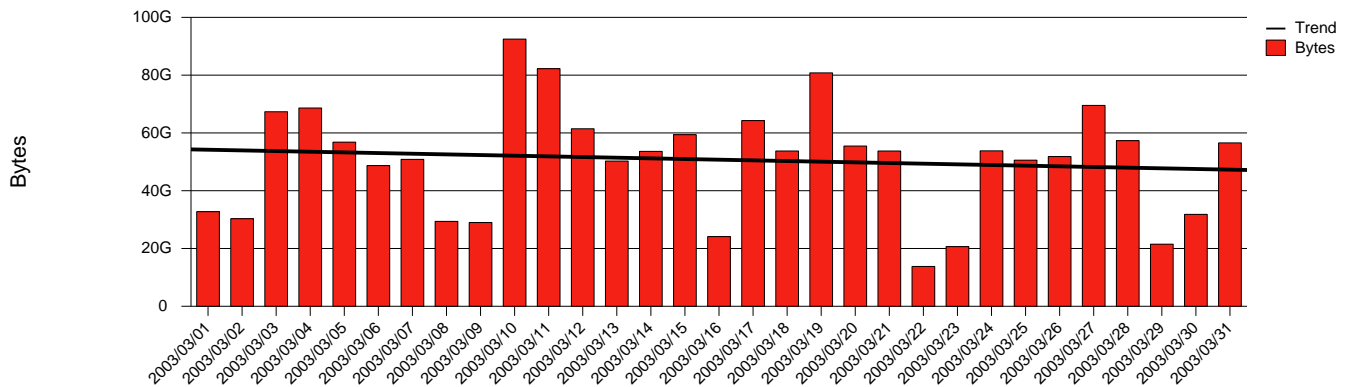

Uppsala, SLU - Monthly Health Report

LAN/WAN

Report for 2003/03/31

Total Network Volume by Month

Total Network Volume by Week

Total Network Volume by Day

Situations to Watch

Rank	Element Name	Variable	Threshold	Monthly Average		Days to (from)
			Value	Actual	Predicted	Threshold
1	slu2-SRP(In)	Volume (Bandwidth %)	80.000	0.002	0.002	Increasing
2	slu1-SRP(In)	Volume (Bandwidth %)	80.000	0.127	0.124	Decreasing
3	slu1-SRP(In)	Errors (% Frames)	5.000	0.000	0.000	Decreasing
4	slu1-SRP(Out)	Volume (Bandwidth %)	80.000	0.017	0.010	Decreasing
5	slu2-SRP(In)	Errors (% Frames)	5.000	0.001	0.000	Decreasing
6	slu2-SRP(Out)	Volume (Bandwidth %)	80.000	0.043	0.055	Decreasing