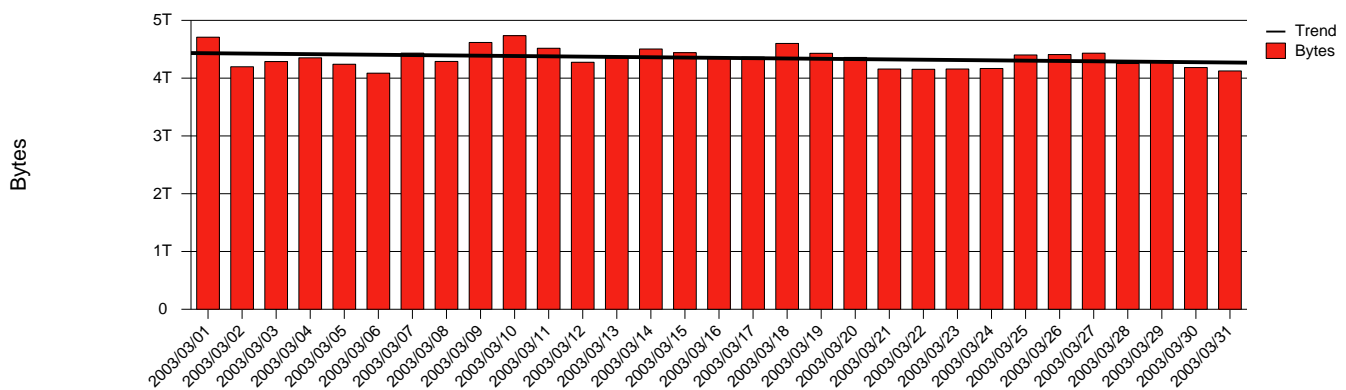

Umeå, UMU - Monthly Health Report

LAN/WAN

Report for 2003/03/31

Total Network Volume by Month

Total Network Volume by Week

Total Network Volume by Day

Situations to Watch

Rank	Element Name	Variable	Threshold	Monthly Average		Days to (from)
			Value	Actual	Predicted	Threshold
1	umu2-SRP(Out)	Volume (Bandwidth %)	80.000	7.879	4.036	Increasing
2	umu1-SRP(In)	Volume (Bandwidth %)	80.000	6.517	6.534	Increasing
3	umu1-SRP(In)	Errors (% Frames)	5.000	0.000	0.000	Decreasing
4	umu1-SRP(Out)	Volume (Bandwidth %)	80.000	1.833	5.475	Decreasing
5	umu2-SRP(In)	Volume (Bandwidth %)	80.000	0.002	0.193	Decreasing
6	umu2-SRP(In)	Errors (% Frames)	5.000	0.000	0.000	Decreasing