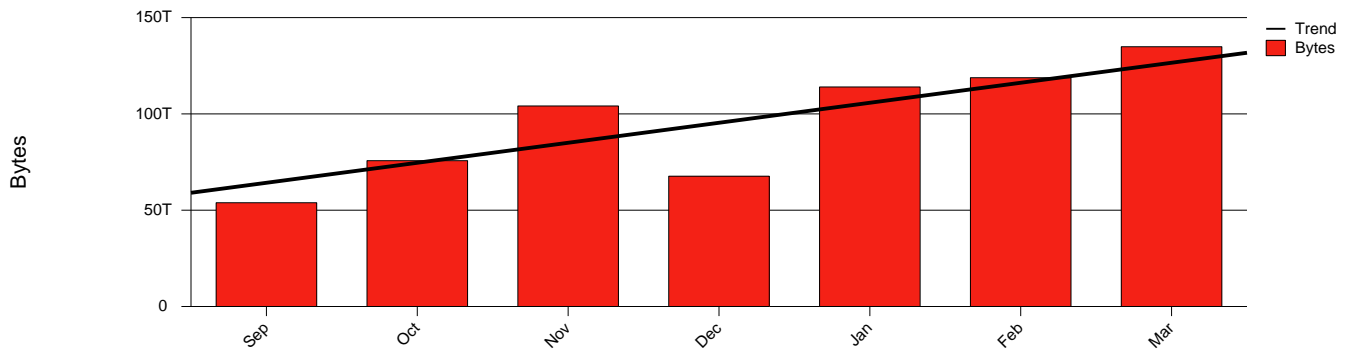

Umeå, UMU - Monthly Health Report

LAN/WAN

Report for 2003/03/31

Total Network Volume by Month

Total Network Volume by Week

Total Network Volume by Day

Situations to Watch

Rank	Element Name	Variable	Threshold	Monthly Average		Days to (from)
			Value	Actual	Predicted	Threshold
1	umu2-SRP(Out)	Volume (Bandwidth %)	80.000	7.879	4.036	Increasing
2	umu1-SRP(In)	Volume (Bandwidth %)	80.000	6.517	6.534	Increasing
3	umu1-SRP(In)	Errors (% Frames)	5.000	0.000	0.000	Decreasing
4	umu1-SRP(Out)	Volume (Bandwidth %)	80.000	1.833	5.475	Decreasing
5	umu2-SRP(In)	Volume (Bandwidth %)	80.000	0.002	0.193	Decreasing
6	umu2-SRP(In)	Errors (% Frames)	5.000	0.000	0.000	Decreasing