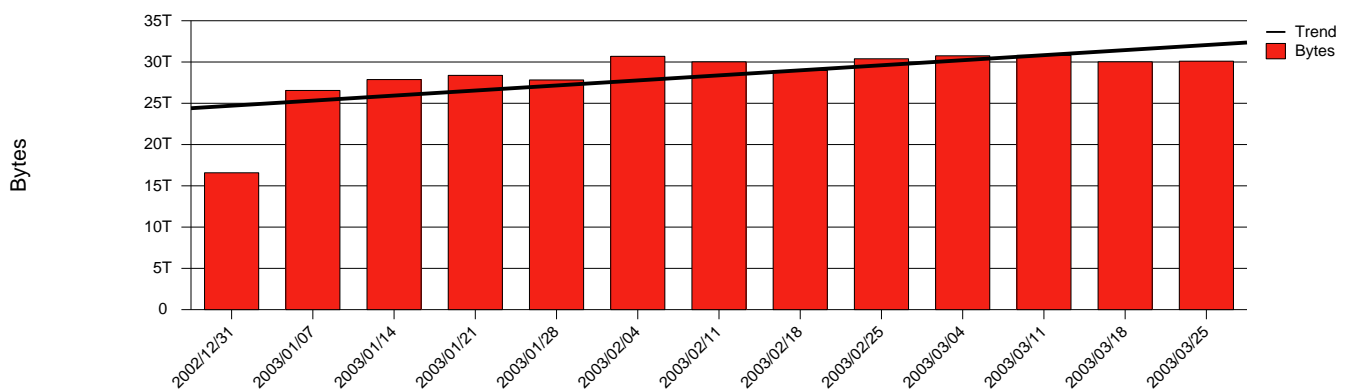

Umeå, UMU - Monthly Health Report

LAN/WAN

Report for 2003/03/31

Total Network Volume by Month

Total Network Volume by Week

Total Network Volume by Day

Situations to Watch

Rank	Element Name	Variable	Threshold	Monthly Average		Days to (from)
			Value	Actual	Predicted	Threshold
1	umu2-SRP(Out)	Volume (Bandwidth %)	80.000	7.879	4.036	Increasing
2	umu1-SRP(In)	Volume (Bandwidth %)	80.000	6.517	6.534	Increasing
3	umu1-SRP(In)	Errors (% Frames)	5.000	0.000	0.000	Decreasing
4	umu1-SRP(Out)	Volume (Bandwidth %)	80.000	1.833	5.475	Decreasing
5	umu2-SRP(In)	Volume (Bandwidth %)	80.000	0.002	0.193	Decreasing
6	umu2-SRP(In)	Errors (% Frames)	5.000	0.000	0.000	Decreasing