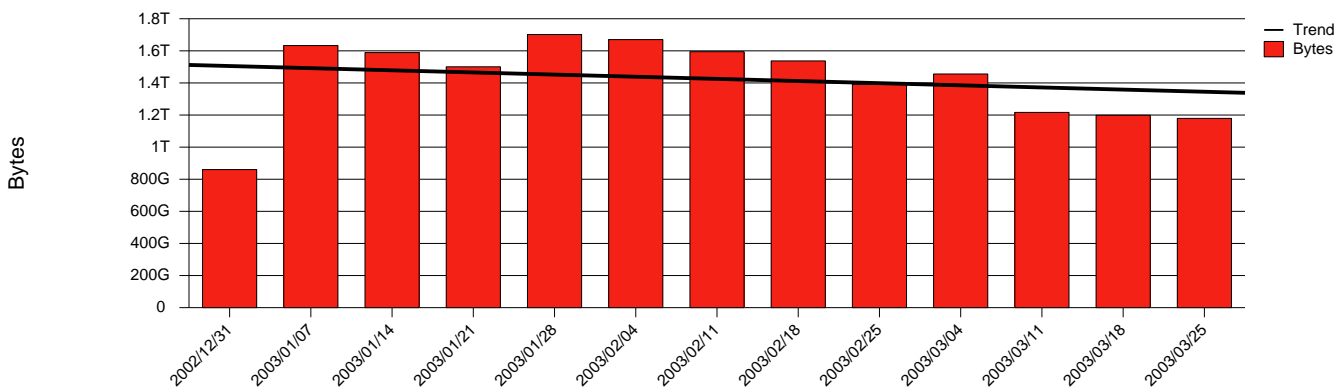

Trollhättan, HTU - Monthly Health Report

LAN/WAN

Report for 2003/03/31

Total Network Volume by Month

Total Network Volume by Week

Total Network Volume by Day

Situations to Watch

Rank	Element Name	Variable	Threshold	Monthly Average		Days to (from)
			Value	Actual	Predicted	Threshold
1	htu1-SRP(In)	Volume (Bandwidth %)	80.000	0.536	0.592	Increasing
2	htu1-SRP(Out)	Volume (Bandwidth %)	80.000	0.068	0.106	Increasing
3	htu2-SRP(In)	Volume (Bandwidth %)	80.000	0.000	0.039	Decreasing
4	htu2-SRP(In)	Errors (% Frames)	5.000	0.003	0.001	Decreasing
5	htu2-SRP(Out)	Volume (Bandwidth %)	80.000	0.065	0.083	Decreasing
6	htu1-SRP(In)	Errors (% Frames)	5.000	0.000	0.000	Decreasing