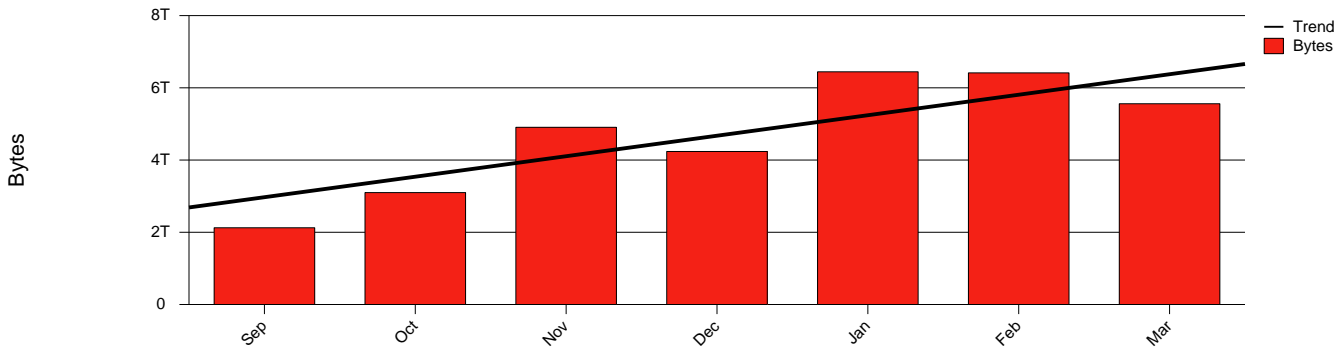

Trollhättan, HTU - Monthly Health Report

LAN/WAN

Report for 2003/03/31

Total Network Volume by Month

Total Network Volume by Week

Total Network Volume by Day

Situations to Watch

Rank	Element Name	Variable	Threshold	Monthly Average		Days to (from)
			Value	Actual	Predicted	Threshold
1	htu1-SRP(In)	Volume (Bandwidth %)	80.000	0.536	0.592	Increasing
2	htu1-SRP(Out)	Volume (Bandwidth %)	80.000	0.068	0.106	Increasing
3	htu2-SRP(In)	Volume (Bandwidth %)	80.000	0.000	0.039	Decreasing
4	htu2-SRP(In)	Errors (% Frames)	5.000	0.003	0.001	Decreasing
5	htu2-SRP(Out)	Volume (Bandwidth %)	80.000	0.065	0.083	Decreasing
6	htu1-SRP(In)	Errors (% Frames)	5.000	0.000	0.000	Decreasing