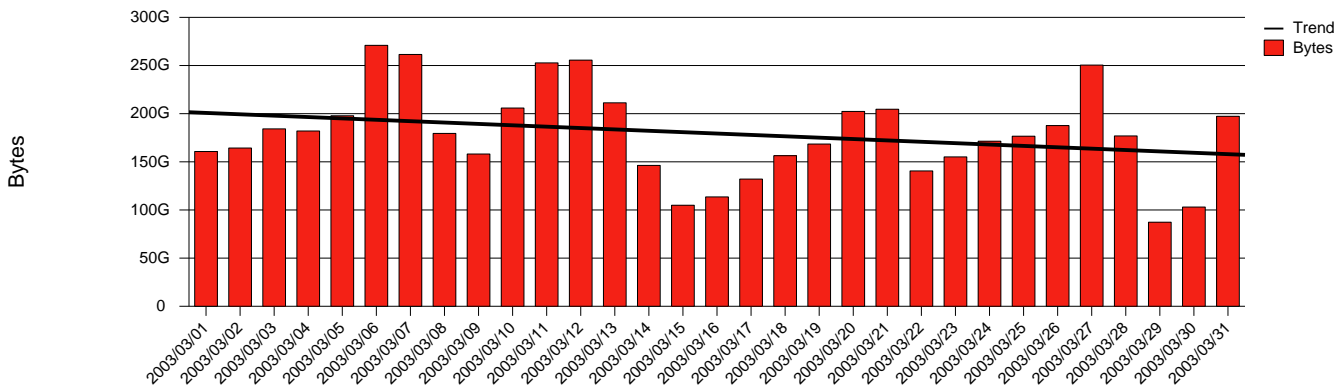

Trollhättan, HTU - Monthly Health Report

LAN/WAN

Report for 2003/03/31

Total Network Volume by Month

Total Network Volume by Week

Total Network Volume by Day

Situations to Watch

Rank	Element Name	Variable	Threshold	Monthly Average		Days to (from)
			Value	Actual	Predicted	Threshold
1	htu1-SRP(In)	Volume (Bandwidth %)	80.000	0.536	0.592	Increasing
2	htu1-SRP(Out)	Volume (Bandwidth %)	80.000	0.068	0.106	Increasing
3	htu2-SRP(In)	Volume (Bandwidth %)	80.000	0.000	0.039	Decreasing
4	htu2-SRP(In)	Errors (% Frames)	5.000	0.003	0.001	Decreasing
5	htu2-SRP(Out)	Volume (Bandwidth %)	80.000	0.065	0.083	Decreasing
6	htu1-SRP(In)	Errors (% Frames)	5.000	0.000	0.000	Decreasing