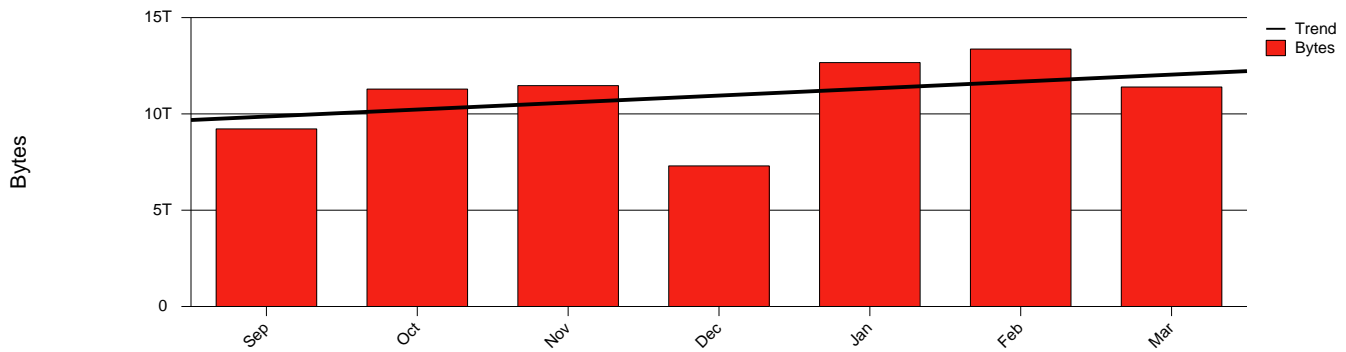

Skövde, HIS - Monthly Health Report

LAN/WAN

Report for 2003/03/31

Total Network Volume by Month

Total Network Volume by Week

Total Network Volume by Day

Situations to Watch

Rank	Element Name	Variable	Threshold	Monthly Average		Days to (from)
			Value	Actual	Predicted	Threshold
1	his2-SRP(Out)	Volume (Bandwidth %)	80.000	0.124	0.090	Increasing
2	his1-SRP(In)	Volume (Bandwidth %)	80.000	0.222	0.321	Increasing
3	his1-SRP(In)	Errors (% Frames)	5.000	0.003	0.001	Increasing
4	his2-SRP(In)	Errors (% Frames)	5.000	0.000	0.000	Increasing
5	his1-SRP(Out)	Volume (Bandwidth %)	80.000	0.697	0.637	Decreasing
6	his2-SRP(In)	Volume (Bandwidth %)	80.000	0.330	0.354	Decreasing