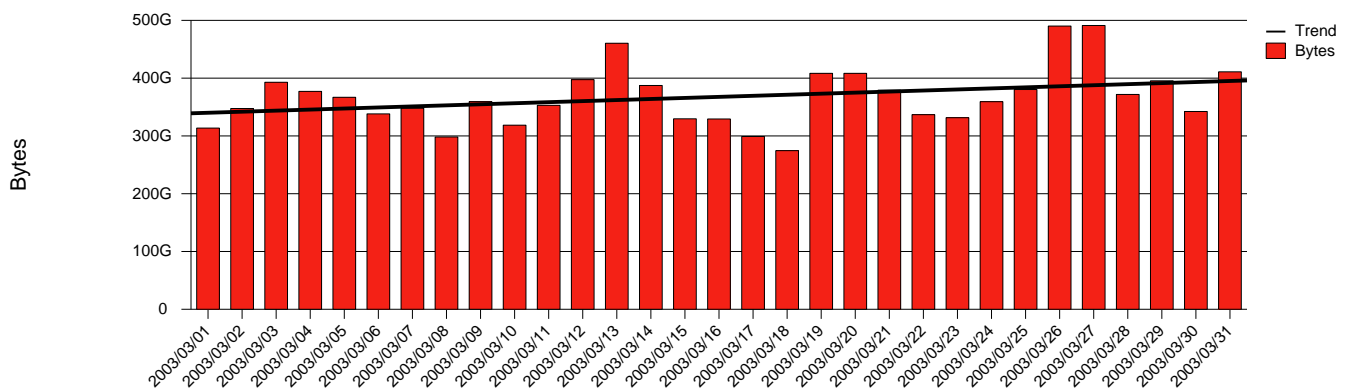

Skövde, HIS - Monthly Health Report

LAN/WAN

Report for 2003/03/31

Total Network Volume by Month

Total Network Volume by Week

Total Network Volume by Day

Situations to Watch

Rank	Element Name	Variable	Threshold	Monthly Average		Days to (from)
			Value	Actual	Predicted	Threshold
1	his2-SRP(Out)	Volume (Bandwidth %)	80.000	0.124	0.090	Increasing
2	his1-SRP(In)	Volume (Bandwidth %)	80.000	0.222	0.321	Increasing
3	his1-SRP(In)	Errors (% Frames)	5.000	0.003	0.001	Increasing
4	his2-SRP(In)	Errors (% Frames)	5.000	0.000	0.000	Increasing
5	his1-SRP(Out)	Volume (Bandwidth %)	80.000	0.697	0.637	Decreasing
6	his2-SRP(In)	Volume (Bandwidth %)	80.000	0.330	0.354	Decreasing