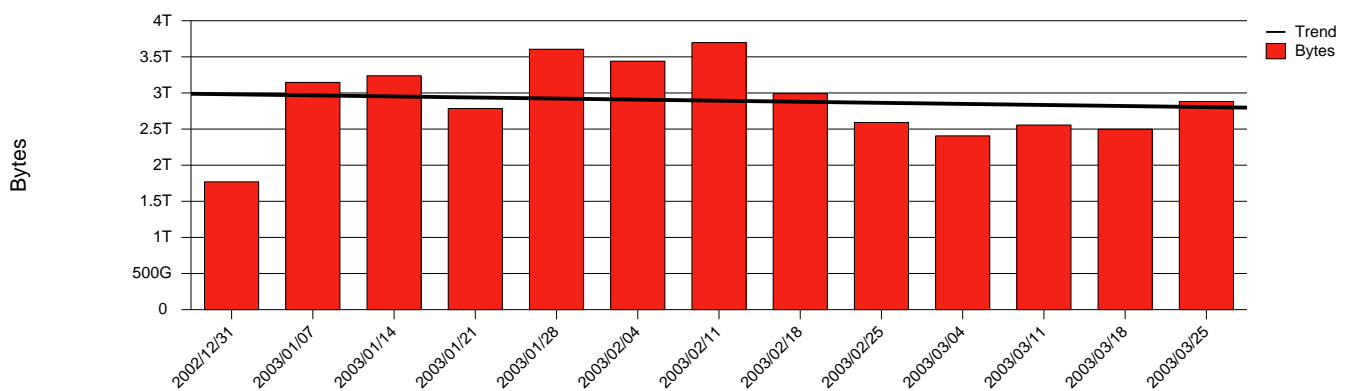

Skövde, HIS - Monthly Health Report

LAN/WAN

Report for 2003/03/31

Total Network Volume by Month

Total Network Volume by Week

Total Network Volume by Day

Situations to Watch

Rank	Element Name	Variable	Threshold	Monthly Average		Days to (from)
			Value	Actual	Predicted	Threshold
1	his2-SRP(Out)	Volume (Bandwidth %)	80.000	0.124	0.090	Increasing
2	his1-SRP(In)	Volume (Bandwidth %)	80.000	0.222	0.321	Increasing
3	his1-SRP(In)	Errors (% Frames)	5.000	0.003	0.001	Increasing
4	his2-SRP(In)	Errors (% Frames)	5.000	0.000	0.000	Increasing
5	his1-SRP(Out)	Volume (Bandwidth %)	80.000	0.697	0.637	Decreasing
6	his2-SRP(In)	Volume (Bandwidth %)	80.000	0.330	0.354	Decreasing