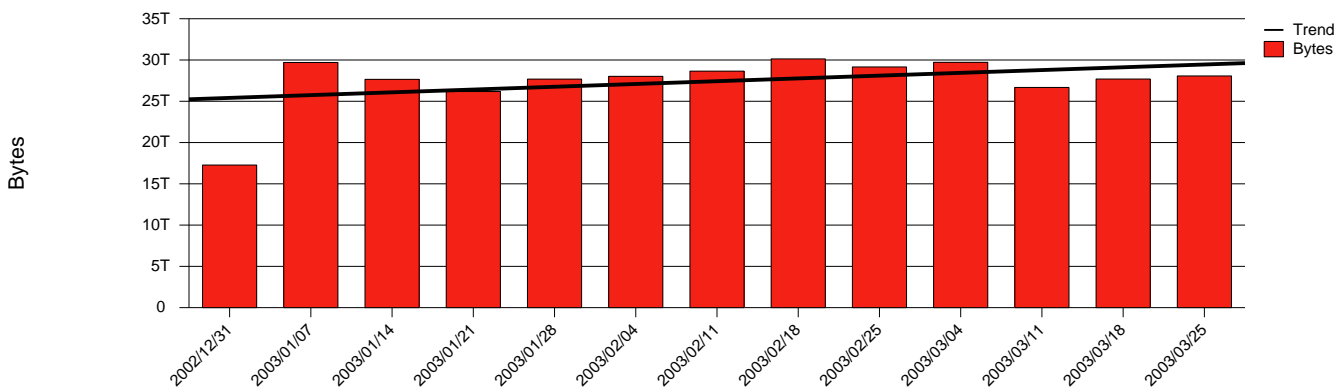

Linköping, LIU - Monthly Health Report

LAN/WAN

Report for 2003/03/31

Total Network Volume by Month

Total Network Volume by Week

Total Network Volume by Day

Situations to Watch

Rank	Element Name	Variable	Threshold	Monthly Average		Days to (from) Threshold
			Value	Actual	Predicted	
1	liu2-SRP(Out)	Volume (Bandwidth %)	80.000	9.352	9.570	Increasing
2	liu2-SRP(In)	Volume (Bandwidth %)	80.000	5.679	5.852	Increasing
3	liu1-SRP(In)	Errors (% Frames)	5.000	0.005	0.003	Increasing
4	liu2-SRP(In)	Errors (% Frames)	5.000	0.000	0.000	Increasing
5	liu1-SRP(In)	Volume (Bandwidth %)	80.000	0.012	0.005	Decreasing
6	liu1-SRP(Out)	Volume (Bandwidth %)	80.000	0.019	0.008	Decreasing