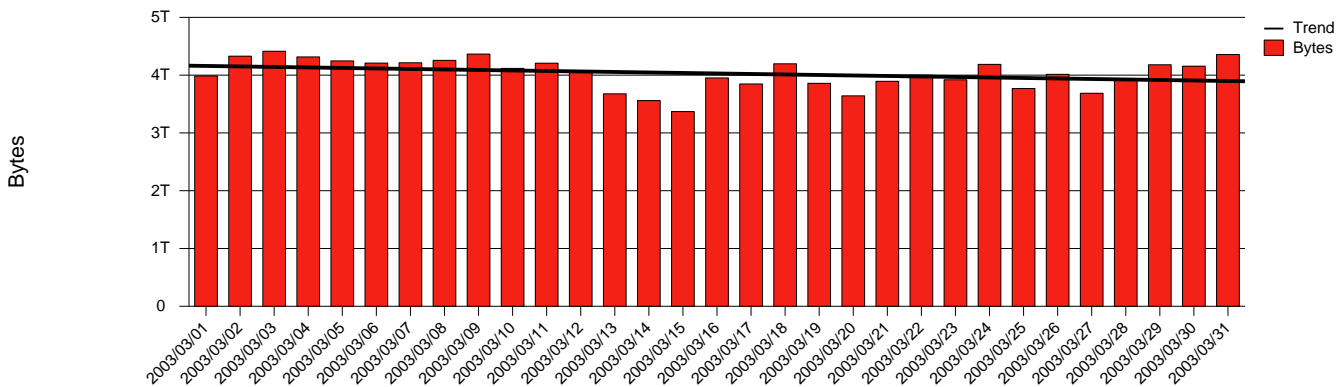

Linköping, LIU - Monthly Health Report

LAN/WAN

Report for 2003/03/31

Total Network Volume by Month

Total Network Volume by Week

Total Network Volume by Day

Situations to Watch

Rank	Element Name	Variable	Threshold	Monthly Average		Days to (from) Threshold
			Value	Actual	Predicted	
1	liu2-SRP(Out)	Volume (Bandwidth %)	80.000	9.352	9.570	Increasing
2	liu2-SRP(In)	Volume (Bandwidth %)	80.000	5.679	5.852	Increasing
3	liu1-SRP(In)	Errors (% Frames)	5.000	0.005	0.003	Increasing
4	liu2-SRP(In)	Errors (% Frames)	5.000	0.000	0.000	Increasing
5	liu1-SRP(In)	Volume (Bandwidth %)	80.000	0.012	0.005	Decreasing
6	liu1-SRP(Out)	Volume (Bandwidth %)	80.000	0.019	0.008	Decreasing