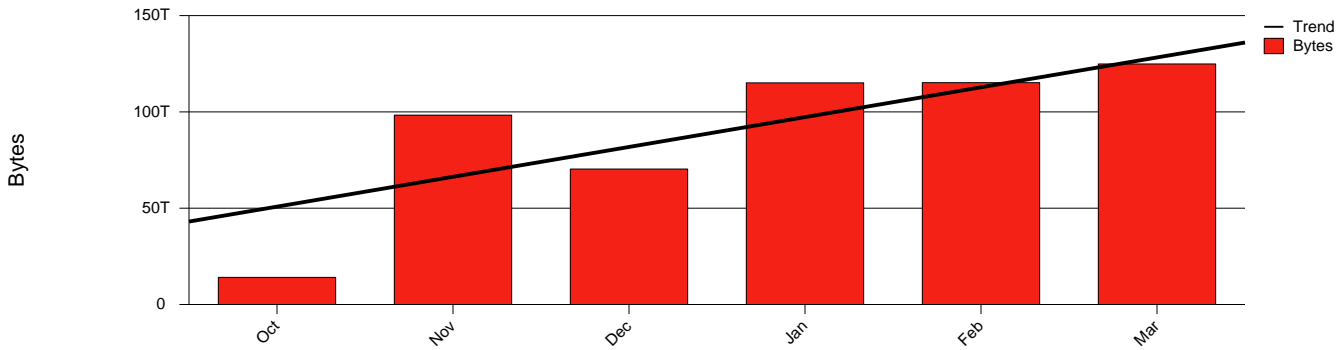

Linköping, LIU - Monthly Health Report

LAN/WAN

Report for 2003/03/31

Total Network Volume by Month

Total Network Volume by Week

Total Network Volume by Day

Situations to Watch

Rank	Element Name	Variable	Threshold	Monthly Average		Days to (from) Threshold
			Value	Actual	Predicted	
1	liu2-SRP(Out)	Volume (Bandwidth %)	80.000	9.352	9.570	Increasing
2	liu2-SRP(In)	Volume (Bandwidth %)	80.000	5.679	5.852	Increasing
3	liu1-SRP(In)	Errors (% Frames)	5.000	0.005	0.003	Increasing
4	liu2-SRP(In)	Errors (% Frames)	5.000	0.000	0.000	Increasing
5	liu1-SRP(In)	Volume (Bandwidth %)	80.000	0.012	0.005	Decreasing
6	liu1-SRP(Out)	Volume (Bandwidth %)	80.000	0.019	0.008	Decreasing