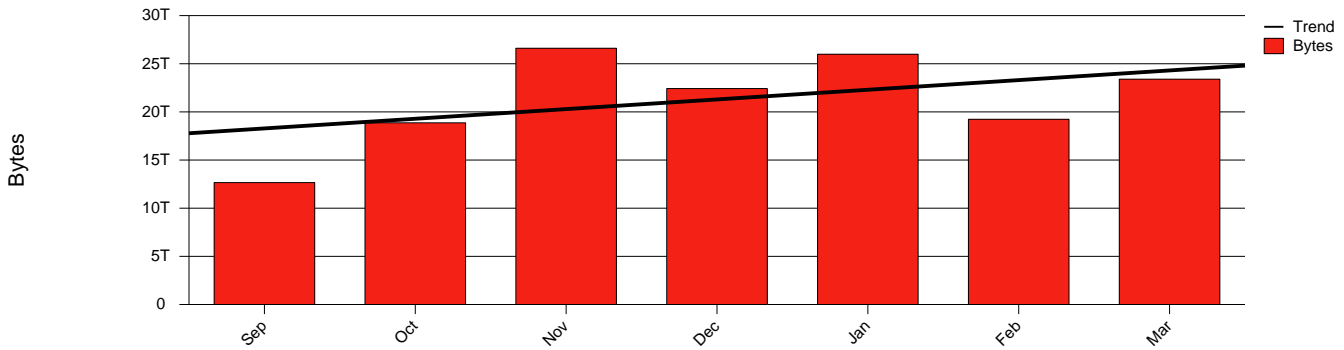

Kristianstad, HKR - Monthly Health Report

LAN/WAN

Report for 2003/03/31

Total Network Volume by Month

Total Network Volume by Week

Total Network Volume by Day

Situations to Watch

Rank	Element Name	Variable	Threshold	Monthly Average		Days to (from)
			Value	Actual	Predicted	Threshold
1	hkr1-SRP(Out)	Volume (Bandwidth %)	80.000	2.078	1.478	Increasing
2	hkr2-SRP(In)	Errors (% Frames)	5.000	0.001	0.003	Increasing
3	hkr1-SRP(In)	Errors (% Frames)	5.000	0.000	0.000	Increasing
4	hkr1-SRP(In)	Volume (Bandwidth %)	80.000	0.736	0.770	Decreasing
5	hkr2-SRP(In)	Volume (Bandwidth %)	80.000	0.001	0.046	Decreasing
6	hkr2-SRP(Out)	Volume (Bandwidth %)	80.000	0.001	0.711	Decreasing