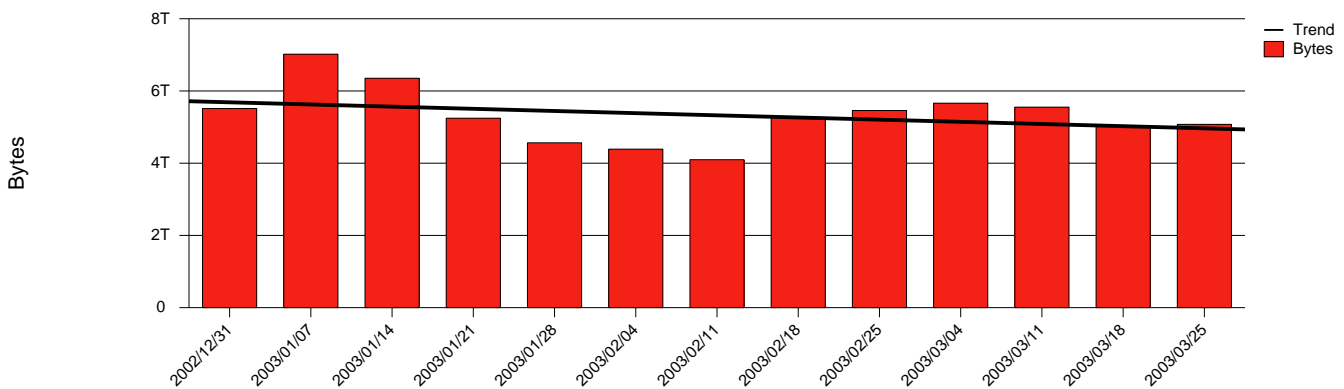

Kristianstad, HKR - Monthly Health Report

LAN/WAN

Report for 2003/03/31

Total Network Volume by Month

Total Network Volume by Week

Total Network Volume by Day

Situations to Watch

Rank	Element Name	Variable	Threshold	Monthly Average		Days to (from)
			Value	Actual	Predicted	Threshold
1	hkr1-SRP(Out)	Volume (Bandwidth %)	80.000	2.078	1.478	Increasing
2	hkr2-SRP(In)	Errors (% Frames)	5.000	0.001	0.003	Increasing
3	hkr1-SRP(In)	Errors (% Frames)	5.000	0.000	0.000	Increasing
4	hkr1-SRP(In)	Volume (Bandwidth %)	80.000	0.736	0.770	Decreasing
5	hkr2-SRP(In)	Volume (Bandwidth %)	80.000	0.001	0.046	Decreasing
6	hkr2-SRP(Out)	Volume (Bandwidth %)	80.000	0.001	0.711	Decreasing