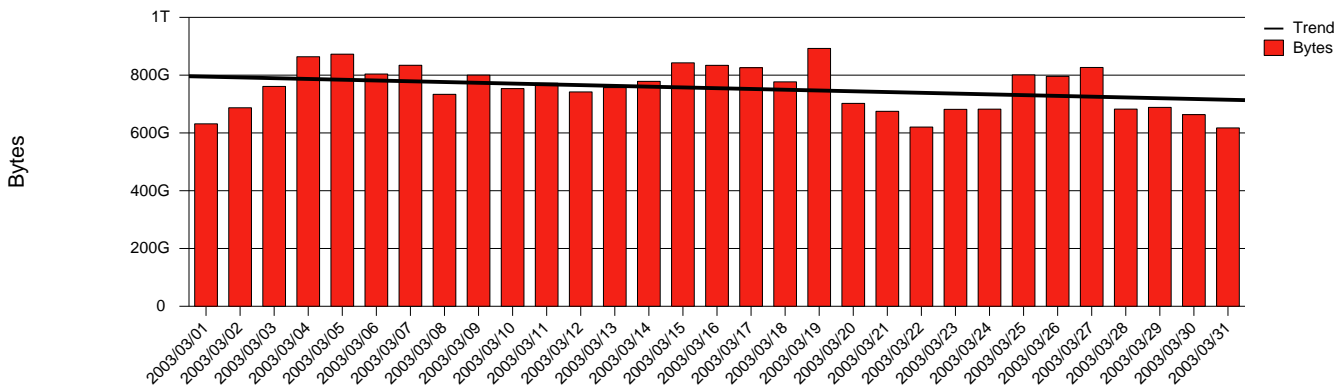

Kristianstad, HKR - Monthly Health Report

LAN/WAN

Report for 2003/03/31

Total Network Volume by Month

Total Network Volume by Week

Total Network Volume by Day

Situations to Watch

Rank	Element Name	Variable	Threshold	Monthly Average		Days to (from)
			Value	Actual	Predicted	Threshold
1	hkr1-SRP(Out)	Volume (Bandwidth %)	80.000	2.078	1.478	Increasing
2	hkr2-SRP(In)	Errors (% Frames)	5.000	0.001	0.003	Increasing
3	hkr1-SRP(In)	Errors (% Frames)	5.000	0.000	0.000	Increasing
4	hkr1-SRP(In)	Volume (Bandwidth %)	80.000	0.736	0.770	Decreasing
5	hkr2-SRP(In)	Volume (Bandwidth %)	80.000	0.001	0.046	Decreasing
6	hkr2-SRP(Out)	Volume (Bandwidth %)	80.000	0.001	0.711	Decreasing