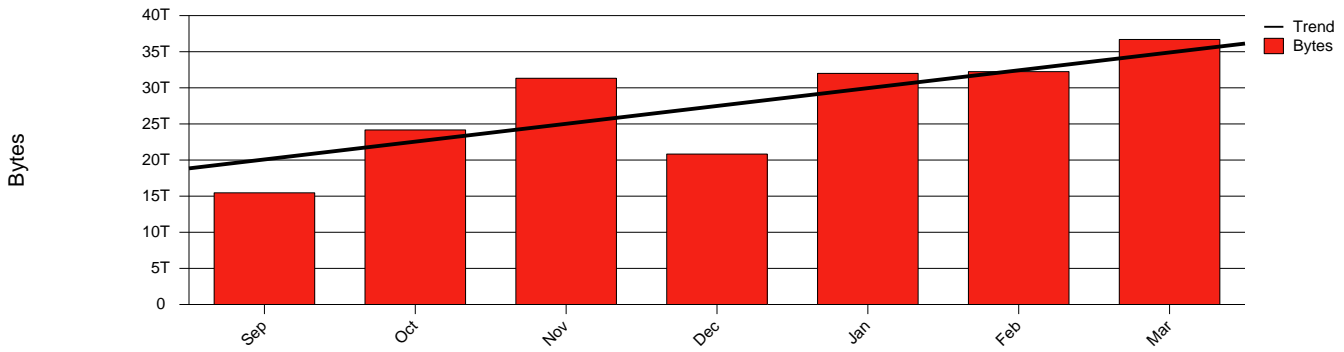

# Karlstad, KAU - Monthly Health Report

LAN/WAN

Report for 2003/03/31

Total Network Volume by Month

Total Network Volume by Week

Total Network Volume by Day

Situations to Watch

Rank	Element Name	Variable	Threshold	Monthly Average		Days to (from)
			Value	Actual	Predicted	Threshold
1	kau1-SRP(In)	Volume (Bandwidth %)	80.000	1.517	1.541	Increasing
2	kau2-SRP(Out)	Volume (Bandwidth %)	80.000	1.423	1.334	Increasing
3	kau1-SRP(Out)	Volume (Bandwidth %)	80.000	1.439	1.426	Increasing
4	kau2-SRP(In)	Volume (Bandwidth %)	80.000	0.037	0.036	Increasing
5	kau1-SRP(In)	Errors (% Frames)	5.000	0.000	0.000	Decreasing
6	kau2-SRP(In)	Errors (% Frames)	5.000	0.000	0.000	Decreasing