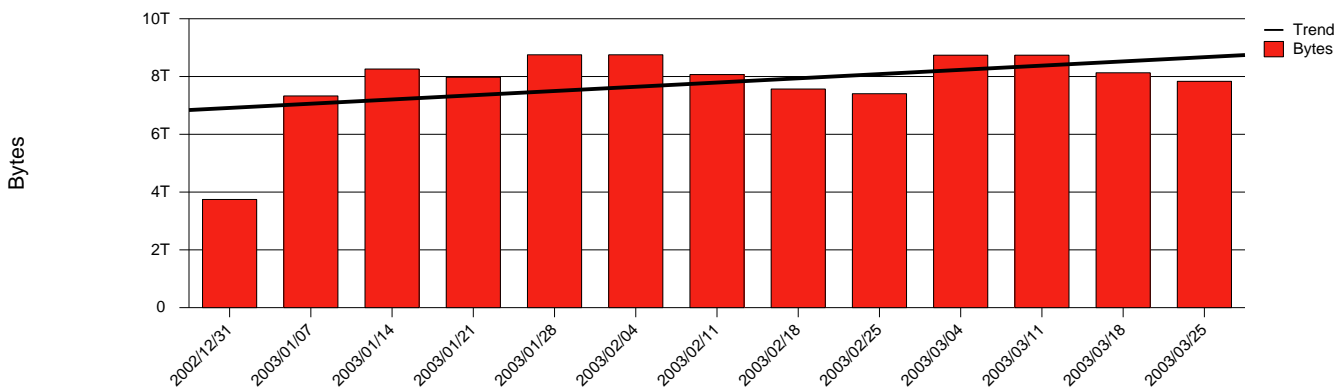

# Karlstad, KAU - Monthly Health Report

LAN/WAN

Report for 2003/03/31

Total Network Volume by Month

Total Network Volume by Week

Total Network Volume by Day

Situations to Watch

Rank	Element Name	Variable	Threshold	Monthly Average		Days to (from)
			Value	Actual	Predicted	Threshold
1	kau1-SRP(In)	Volume (Bandwidth %)	80.000	1.517	1.541	Increasing
2	kau2-SRP(Out)	Volume (Bandwidth %)	80.000	1.423	1.334	Increasing
3	kau1-SRP(Out)	Volume (Bandwidth %)	80.000	1.439	1.426	Increasing
4	kau2-SRP(In)	Volume (Bandwidth %)	80.000	0.037	0.036	Increasing
5	kau1-SRP(In)	Errors (% Frames)	5.000	0.000	0.000	Decreasing
6	kau2-SRP(In)	Errors (% Frames)	5.000	0.000	0.000	Decreasing