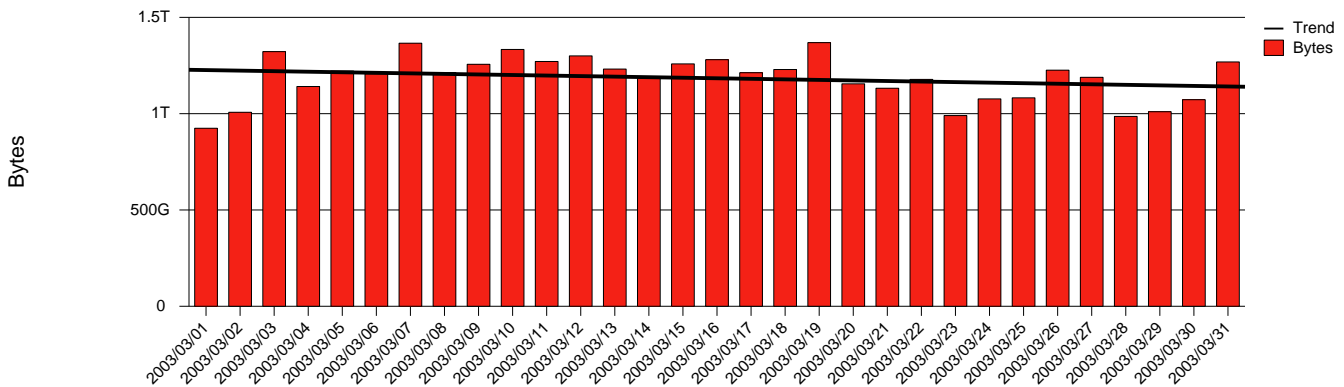

# Karlstad, KAU - Monthly Health Report

LAN/WAN

Report for 2003/03/31

Total Network Volume by Month

Total Network Volume by Week

Total Network Volume by Day

Situations to Watch

Rank	Element Name	Variable	Threshold	Monthly Average		Days to (from)
			Value	Actual	Predicted	Threshold
1	kau1-SRP(In)	Volume (Bandwidth %)	80.000	1.517	1.541	Increasing
2	kau2-SRP(Out)	Volume (Bandwidth %)	80.000	1.423	1.334	Increasing
3	kau1-SRP(Out)	Volume (Bandwidth %)	80.000	1.439	1.426	Increasing
4	kau2-SRP(In)	Volume (Bandwidth %)	80.000	0.037	0.036	Increasing
5	kau1-SRP(In)	Errors (% Frames)	5.000	0.000	0.000	Decreasing
6	kau2-SRP(In)	Errors (% Frames)	5.000	0.000	0.000	Decreasing