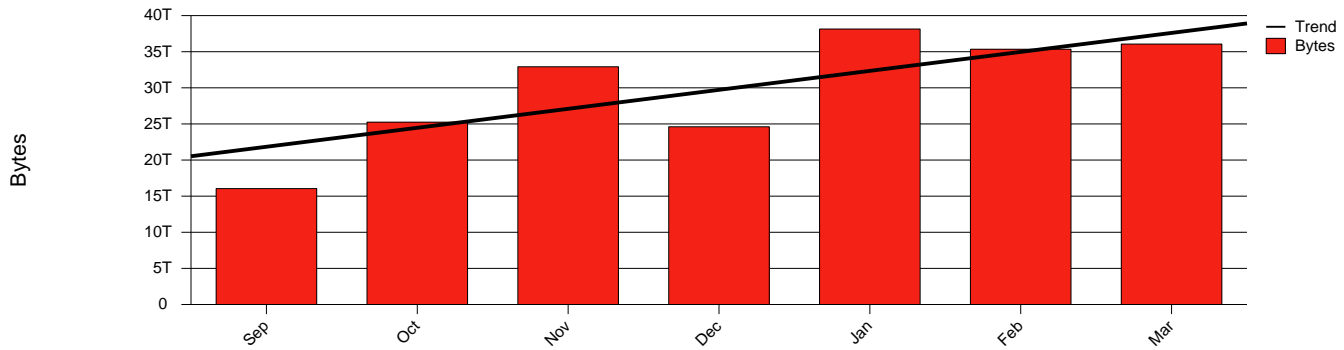

# Kalmar, HIK - Monthly Health Report

LAN/WAN

Report for 2003/03/31

Total Network Volume by Month

Total Network Volume by Week

Total Network Volume by Day

Situations to Watch

Rank	Element Name	Variable	Threshold	Monthly Average		Days to (from) Threshold
			Value	Actual	Predicted	
1	hik1-SRP(In)	Volume (Bandwidth %)	80.000	1.445	1.610	Increasing
2	hik1-SRP(Out)	Volume (Bandwidth %)	80.000	2.370	2.525	Increasing
3	hik2-SRP(Out)	Volume (Bandwidth %)	80.000	0.523	0.698	Increasing
4	hik2-SRP(In)	Errors (% Frames)	5.000	0.001	0.001	Increasing
5	hik1-SRP(In)	Errors (% Frames)	5.000	0.000	0.000	Increasing
6	hik2-SRP(In)	Volume (Bandwidth %)	80.000	0.001	0.000	Decreasing