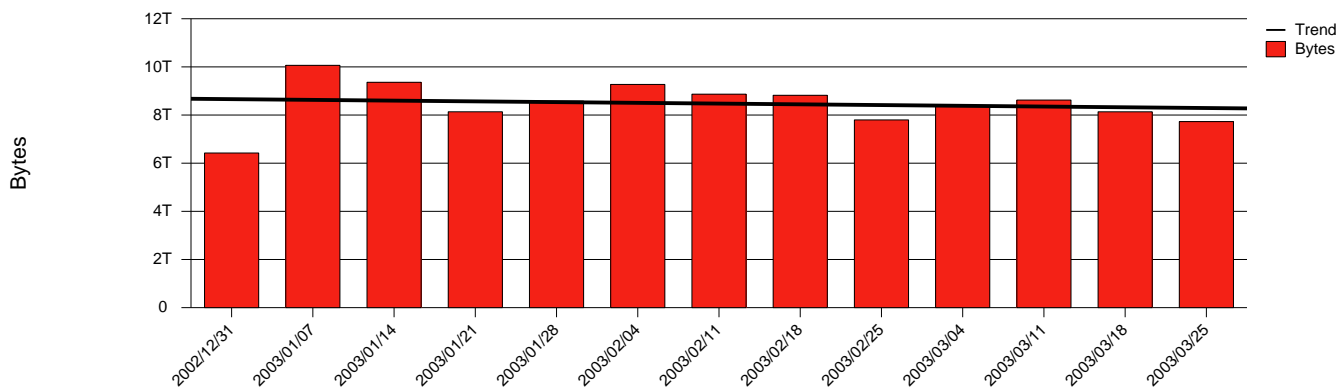

# Kalmar, HIK - Monthly Health Report

LAN/WAN

Report for 2003/03/31

Total Network Volume by Month

Total Network Volume by Week

Total Network Volume by Day

Situations to Watch

Rank	Element Name	Variable	Threshold	Monthly Average		Days to (from) Threshold
			Value	Actual	Predicted	
1	hik1-SRP(In)	Volume (Bandwidth %)	80.000	1.445	1.610	Increasing
2	hik1-SRP(Out)	Volume (Bandwidth %)	80.000	2.370	2.525	Increasing
3	hik2-SRP(Out)	Volume (Bandwidth %)	80.000	0.523	0.698	Increasing
4	hik2-SRP(In)	Errors (% Frames)	5.000	0.001	0.001	Increasing
5	hik1-SRP(In)	Errors (% Frames)	5.000	0.000	0.000	Increasing
6	hik2-SRP(In)	Volume (Bandwidth %)	80.000	0.001	0.000	Decreasing