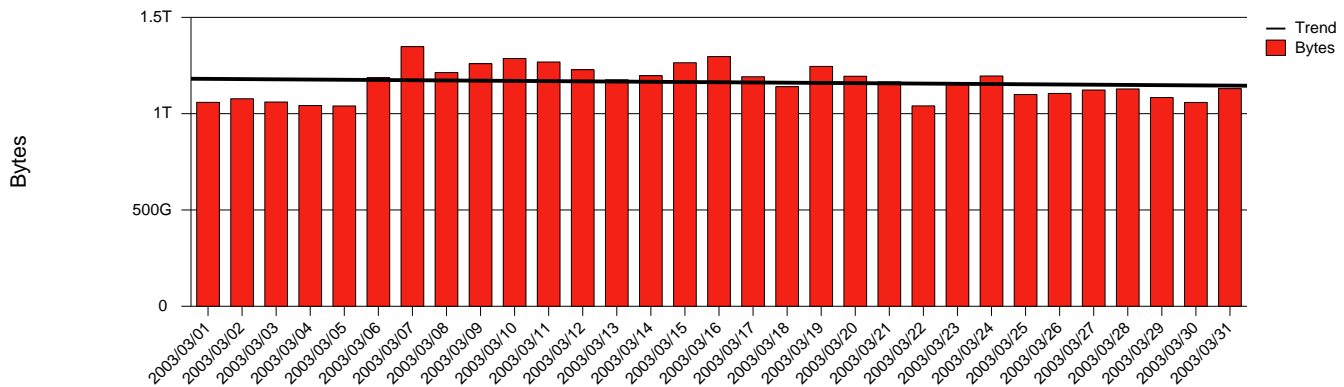

# Kalmar, HIK - Monthly Health Report

LAN/WAN

Report for 2003/03/31

Total Network Volume by Month

Total Network Volume by Week

Total Network Volume by Day

Situations to Watch

Rank	Element Name	Variable	Threshold	Monthly Average		Days to (from) Threshold
			Value	Actual	Predicted	
1	hik1-SRP(In)	Volume (Bandwidth %)	80.000	1.445	1.610	Increasing
2	hik1-SRP(Out)	Volume (Bandwidth %)	80.000	2.370	2.525	Increasing
3	hik2-SRP(Out)	Volume (Bandwidth %)	80.000	0.523	0.698	Increasing
4	hik2-SRP(In)	Errors (% Frames)	5.000	0.001	0.001	Increasing
5	hik1-SRP(In)	Errors (% Frames)	5.000	0.000	0.000	Increasing
6	hik2-SRP(In)	Volume (Bandwidth %)	80.000	0.001	0.000	Decreasing