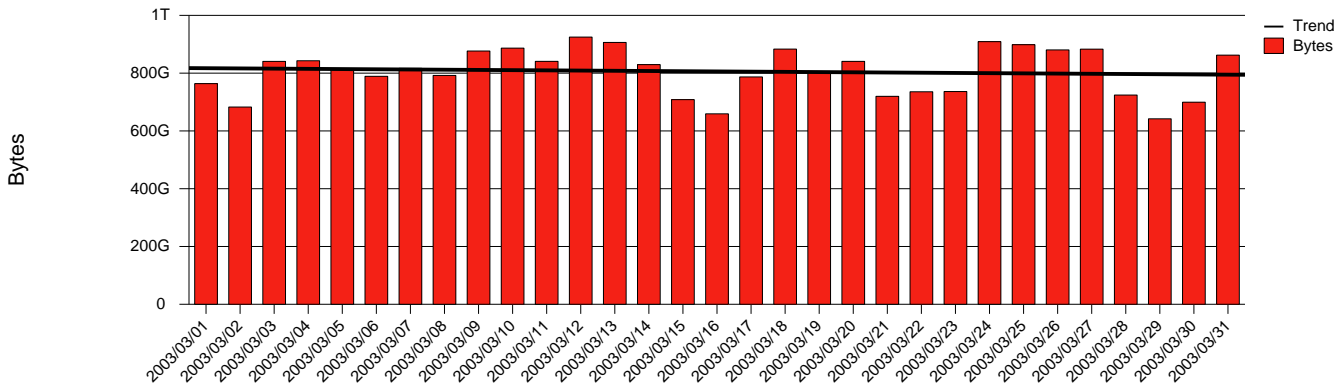

Jönköping, HJ - Monthly Health Report

LAN/WAN

Report for 2003/03/31

Total Network Volume by Month

Total Network Volume by Week

Total Network Volume by Day

Situations to Watch

Rank	Element Name	Variable	Threshold	Monthly Average		Days to (from)
			Value	Actual	Predicted	Threshold
1	hj1-SRP(In)	Volume (Bandwidth %)	80.000	1.144	0.786	Increasing
2	hj1-SRP(Out)	Volume (Bandwidth %)	80.000	0.842	0.822	Increasing
3	hj2-SRP(Out)	Volume (Bandwidth %)	80.000	0.816	0.772	Increasing
4	hj2-SRP(In)	Errors (% Frames)	5.000	0.000	0.000	Increasing
5	hj1-SRP(In)	Errors (% Frames)	5.000	0.000	0.000	Decreasing
6	hj2-SRP(In)	Volume (Bandwidth %)	80.000	0.205	0.602	Decreasing