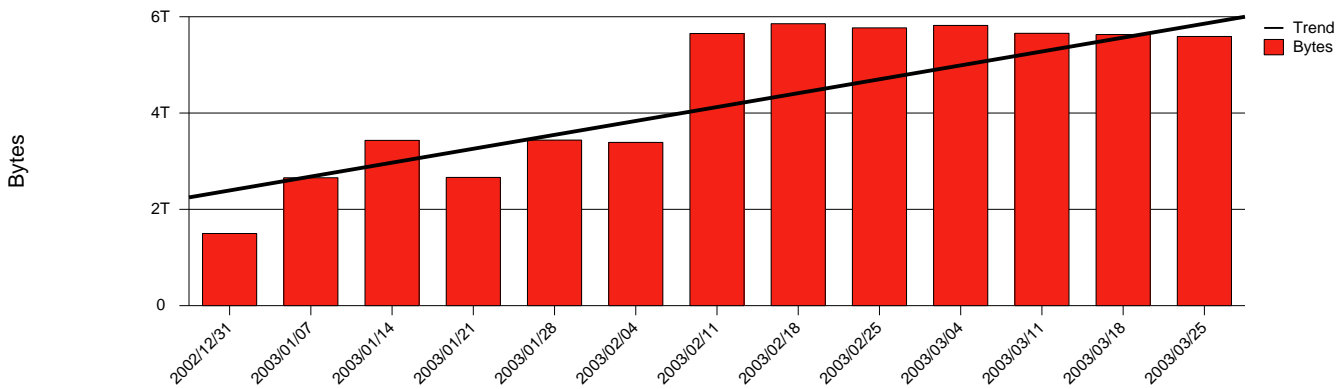

Jönköping, HJ - Monthly Health Report

LAN/WAN

Report for 2003/03/31

Total Network Volume by Month

Total Network Volume by Week

Total Network Volume by Day

Situations to Watch

Rank	Element Name	Variable	Threshold	Monthly Average		Days to (from)
			Value	Actual	Predicted	Threshold
1	hj1-SRP(In)	Volume (Bandwidth %)	80.000	1.144	0.786	Increasing
2	hj1-SRP(Out)	Volume (Bandwidth %)	80.000	0.842	0.822	Increasing
3	hj2-SRP(Out)	Volume (Bandwidth %)	80.000	0.816	0.772	Increasing
4	hj2-SRP(In)	Errors (% Frames)	5.000	0.000	0.000	Increasing
5	hj1-SRP(In)	Errors (% Frames)	5.000	0.000	0.000	Decreasing
6	hj2-SRP(In)	Volume (Bandwidth %)	80.000	0.205	0.602	Decreasing