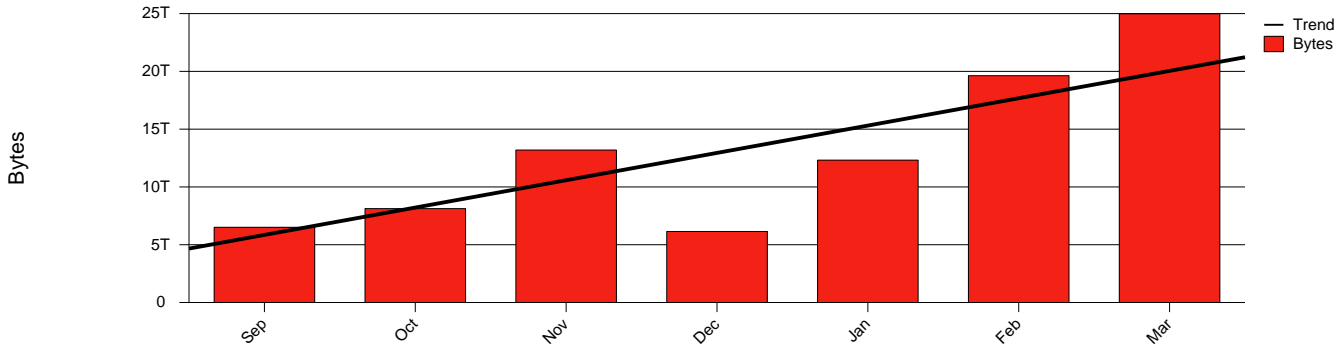

Jönköping, HJ - Monthly Health Report

LAN/WAN

Report for 2003/03/31

Total Network Volume by Month

Total Network Volume by Week

Total Network Volume by Day

Situations to Watch

Rank	Element Name	Variable	Threshold	Monthly Average		Days to (from)
			Value	Actual	Predicted	Threshold
1	hj1-SRP(In)	Volume (Bandwidth %)	80.000	1.144	0.786	Increasing
2	hj1-SRP(Out)	Volume (Bandwidth %)	80.000	0.842	0.822	Increasing
3	hj2-SRP(Out)	Volume (Bandwidth %)	80.000	0.816	0.772	Increasing
4	hj2-SRP(In)	Errors (% Frames)	5.000	0.000	0.000	Increasing
5	hj1-SRP(In)	Errors (% Frames)	5.000	0.000	0.000	Decreasing
6	hj2-SRP(In)	Volume (Bandwidth %)	80.000	0.205	0.602	Decreasing