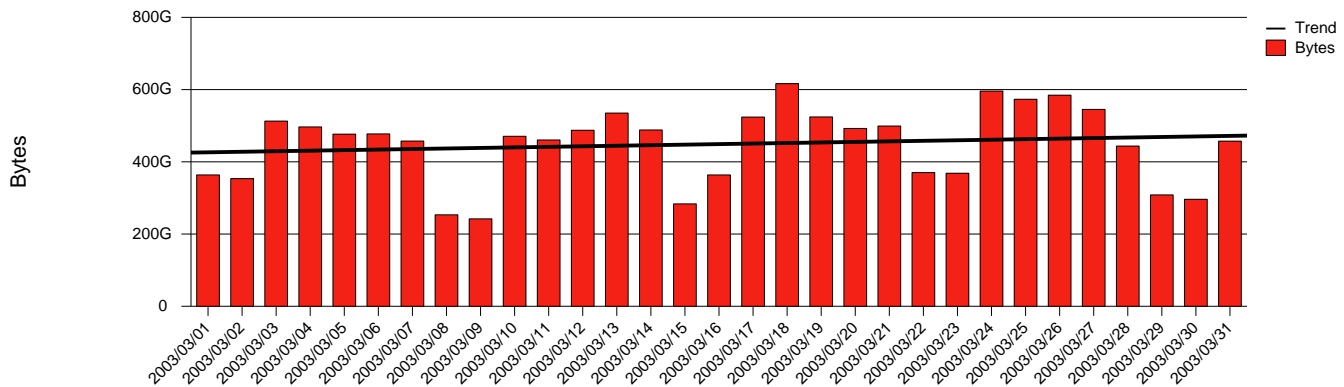

Göteborg, GU - Monthly Health Report

LAN/WAN

Report for 2003/03/31

Total Network Volume by Month

Total Network Volume by Week

Total Network Volume by Day

Situations to Watch

Rank	Element Name	Variable	Threshold	Monthly Average		Days to (from)
			Value	Actual	Predicted	Threshold
1	gu1-SRP(Out)	Volume (Bandwidth %)	80.000	0.878	0.763	Increasing
2	gu2-SRP(In)	Errors (% Frames)	5.000	0.000	0.000	Increasing
3	gu2-SRP(Out)	Discards (% Frames)	10.000	0.000	0.000	Increasing
4	gu1-SRP(In)	Errors (% Frames)	5.000	0.000	0.000	Increasing
5	gu1-SRP(In)	Volume (Bandwidth %)	80.000	0.720	0.518	Decreasing
6	gu2-SRP(In)	Volume (Bandwidth %)	80.000	0.077	0.090	Decreasing
7	gu2-SRP(Out)	Volume (Bandwidth %)	80.000	0.000	0.000	Decreasing