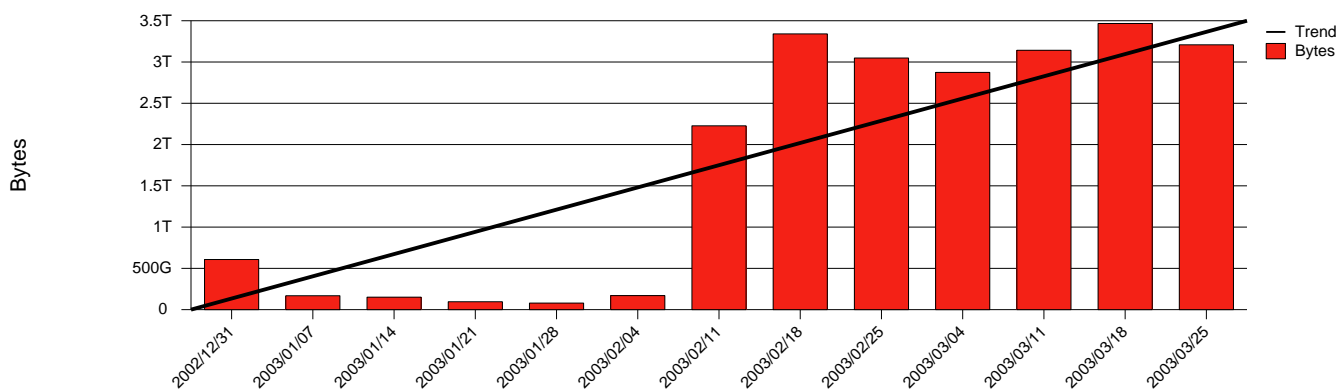

Göteborg, GU - Monthly Health Report

LAN/WAN

Report for 2003/03/31

Total Network Volume by Month

Total Network Volume by Week

Total Network Volume by Day

Situations to Watch

Rank	Element Name	Variable	Threshold	Monthly Average		Days to (from)
			Value	Actual	Predicted	Threshold
1	gu1-SRP(Out)	Volume (Bandwidth %)	80.000	0.878	0.763	Increasing
2	gu2-SRP(In)	Errors (% Frames)	5.000	0.000	0.000	Increasing
3	gu2-SRP(Out)	Discards (% Frames)	10.000	0.000	0.000	Increasing
4	gu1-SRP(In)	Errors (% Frames)	5.000	0.000	0.000	Increasing
5	gu1-SRP(In)	Volume (Bandwidth %)	80.000	0.720	0.518	Decreasing
6	gu2-SRP(In)	Volume (Bandwidth %)	80.000	0.077	0.090	Decreasing
7	gu2-SRP(Out)	Volume (Bandwidth %)	80.000	0.000	0.000	Decreasing