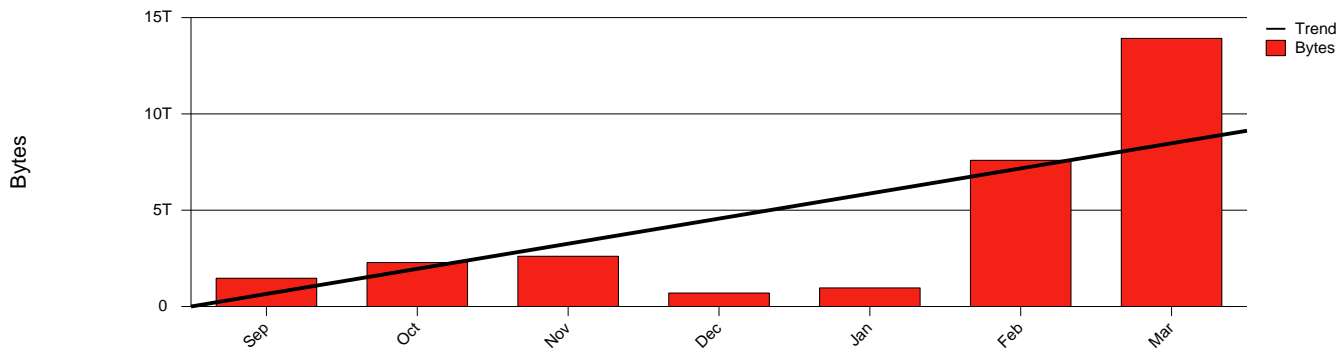

Göteborg, GU - Monthly Health Report

LAN/WAN

Report for 2003/03/31

Total Network Volume by Month

Total Network Volume by Week

Total Network Volume by Day

Situations to Watch

Rank	Element Name	Variable	Threshold	Monthly Average		Days to (from)
			Value	Actual	Predicted	Threshold
1	gu1-SRP(Out)	Volume (Bandwidth %)	80.000	0.878	0.763	Increasing
2	gu2-SRP(In)	Errors (% Frames)	5.000	0.000	0.000	Increasing
3	gu2-SRP(Out)	Discards (% Frames)	10.000	0.000	0.000	Increasing
4	gu1-SRP(In)	Errors (% Frames)	5.000	0.000	0.000	Increasing
5	gu1-SRP(In)	Volume (Bandwidth %)	80.000	0.720	0.518	Decreasing
6	gu2-SRP(In)	Volume (Bandwidth %)	80.000	0.077	0.090	Decreasing
7	gu2-SRP(Out)	Volume (Bandwidth %)	80.000	0.000	0.000	Decreasing