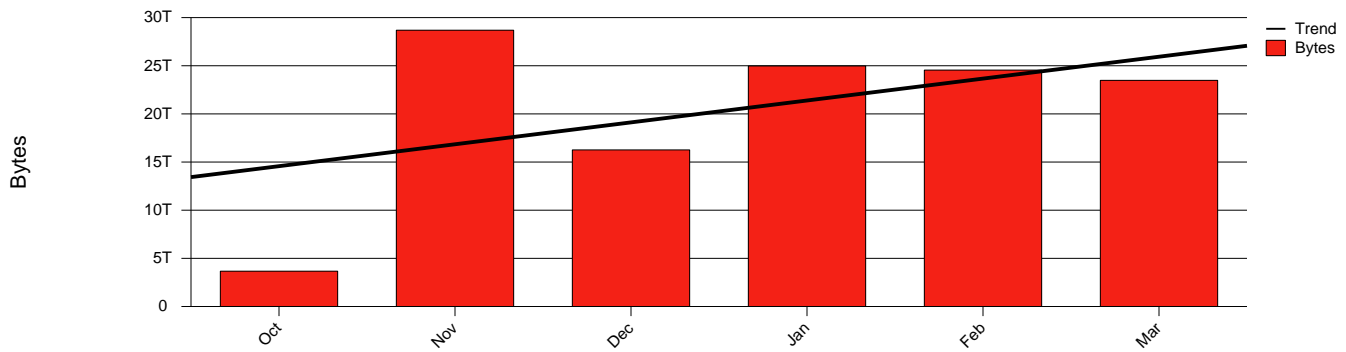

Gävle, HIG - Monthly Health Report

LAN/WAN

Report for 2003/03/31

Total Network Volume by Month

Total Network Volume by Week

Total Network Volume by Day

Situations to Watch

Rank	Element Name	Variable	Threshold	Monthly Average		Days to (from)
			Value	Actual	Predicted	Threshold
1	hig2-SRP(In)	Volume (Bandwidth %)	80.000	0.471	0.390	Increasing
2	hig2-SRP(In)	Errors (% Frames)	5.000	0.000	0.000	Increasing
3	hig1-SRP(In)	Errors (% Frames)	5.000	0.000	0.000	Increasing
4	hig1-SRP(Out)	Discards (% Frames)	10.000	0.000	0.000	Increasing
5	hig2-SRP(Out)	Volume (Bandwidth %)	80.000	0.773	0.784	Decreasing
6	hig1-SRP(In)	Volume (Bandwidth %)	80.000	0.725	0.876	Decreasing
7	hig1-SRP(Out)	Volume (Bandwidth %)	80.000	0.859	0.855	Decreasing