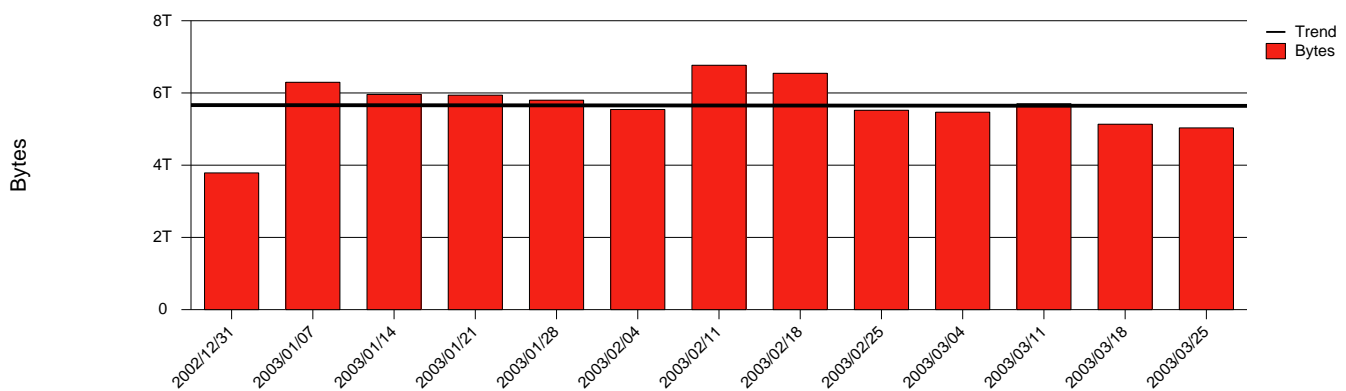

Gävle, HIG - Monthly Health Report

LAN/WAN

Report for 2003/03/31

Total Network Volume by Month

Total Network Volume by Week

Total Network Volume by Day

Situations to Watch

Rank	Element Name	Variable	Threshold	Monthly Average		Days to (from)
			Value	Actual	Predicted	Threshold
1	hig2-SRP(In)	Volume (Bandwidth %)	80.000	0.471	0.390	Increasing
2	hig2-SRP(In)	Errors (% Frames)	5.000	0.000	0.000	Increasing
3	hig1-SRP(In)	Errors (% Frames)	5.000	0.000	0.000	Increasing
4	hig1-SRP(Out)	Discards (% Frames)	10.000	0.000	0.000	Increasing
5	hig2-SRP(Out)	Volume (Bandwidth %)	80.000	0.773	0.784	Decreasing
6	hig1-SRP(In)	Volume (Bandwidth %)	80.000	0.725	0.876	Decreasing
7	hig1-SRP(Out)	Volume (Bandwidth %)	80.000	0.859	0.855	Decreasing