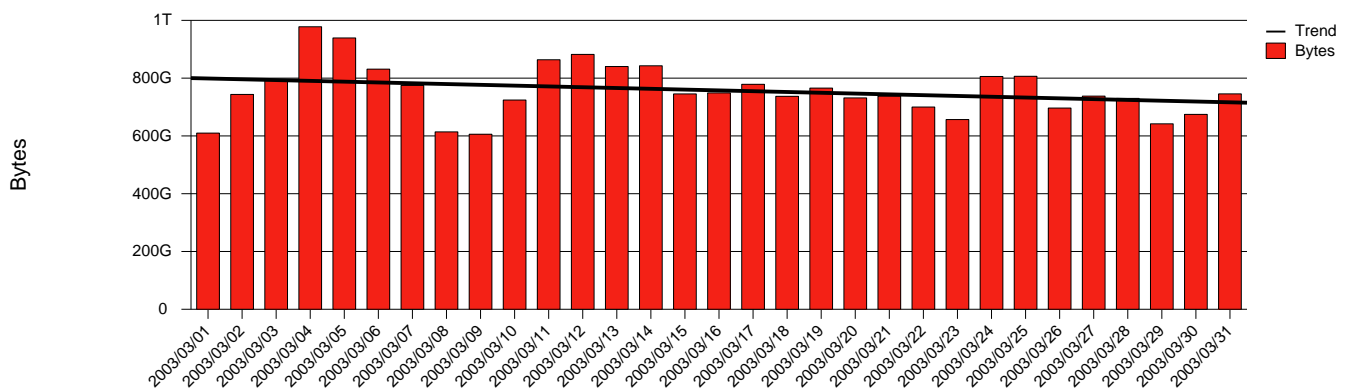

Gävle, HIG - Monthly Health Report

LAN/WAN

Report for 2003/03/31

Total Network Volume by Month

Total Network Volume by Week

Total Network Volume by Day

Situations to Watch

Rank	Element Name	Variable	Threshold	Monthly Average		Days to (from)
			Value	Actual	Predicted	Threshold
1	hig2-SRP(In)	Volume (Bandwidth %)	80.000	0.471	0.390	Increasing
2	hig2-SRP(In)	Errors (% Frames)	5.000	0.000	0.000	Increasing
3	hig1-SRP(In)	Errors (% Frames)	5.000	0.000	0.000	Increasing
4	hig1-SRP(Out)	Discards (% Frames)	10.000	0.000	0.000	Increasing
5	hig2-SRP(Out)	Volume (Bandwidth %)	80.000	0.773	0.784	Decreasing
6	hig1-SRP(In)	Volume (Bandwidth %)	80.000	0.725	0.876	Decreasing
7	hig1-SRP(Out)	Volume (Bandwidth %)	80.000	0.859	0.855	Decreasing