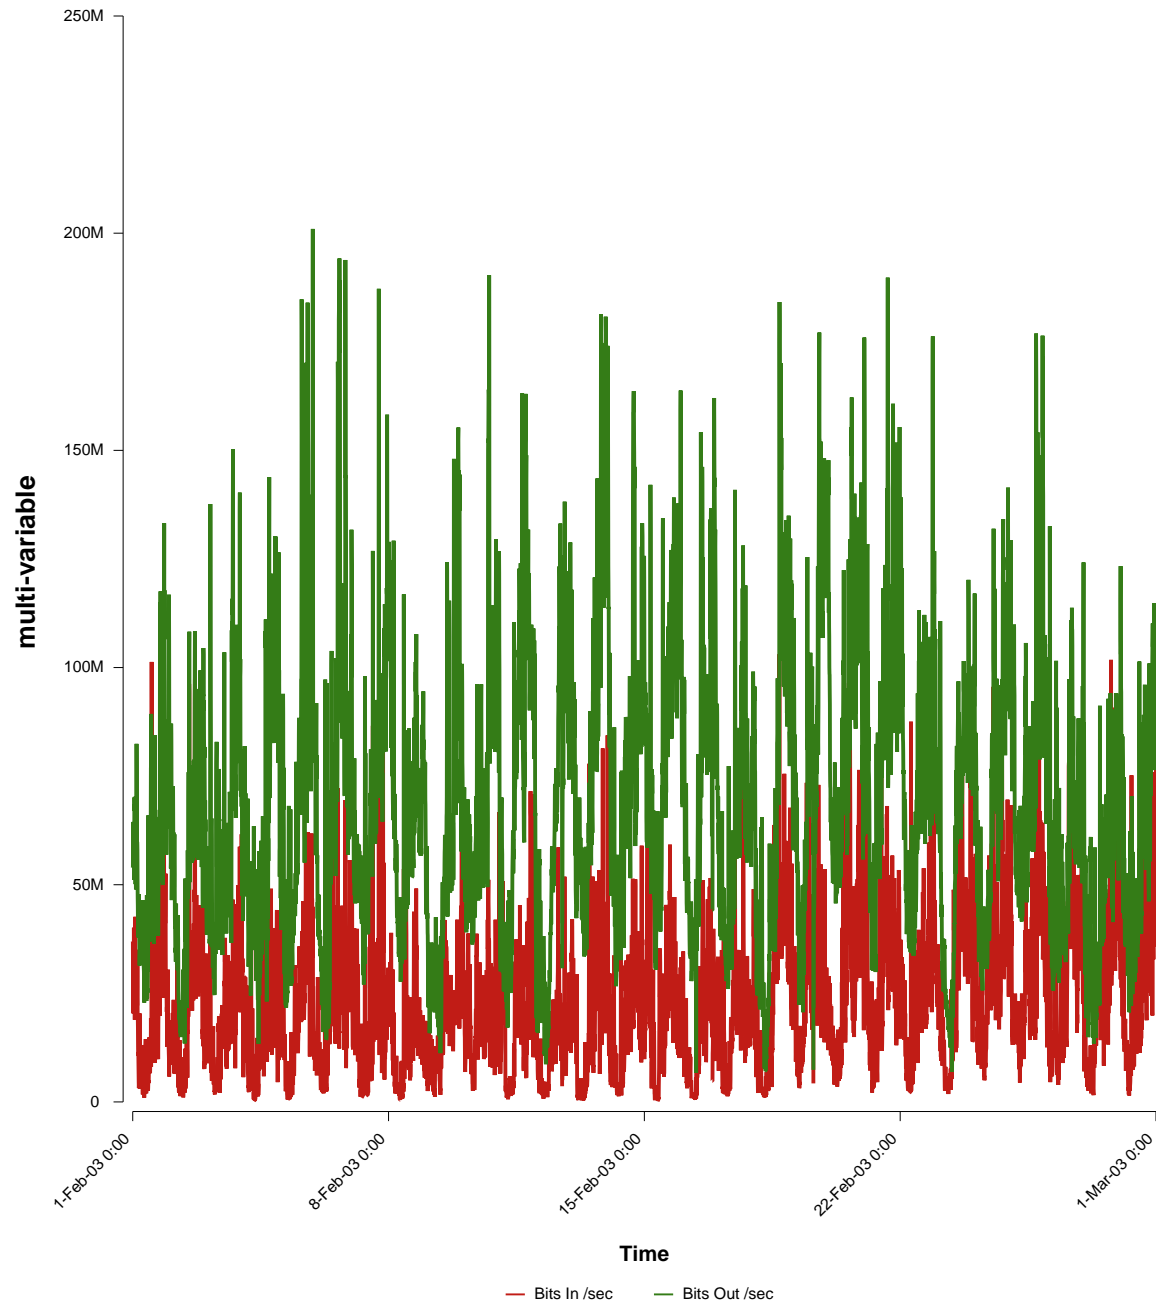

eHealth Trend Report

Divide by Time

SUNET-A-VISBY-HGO

From: 2003/02/01 00:00
To: 2003/02/28 23:59

Created: 2003/03/02 07:45:22