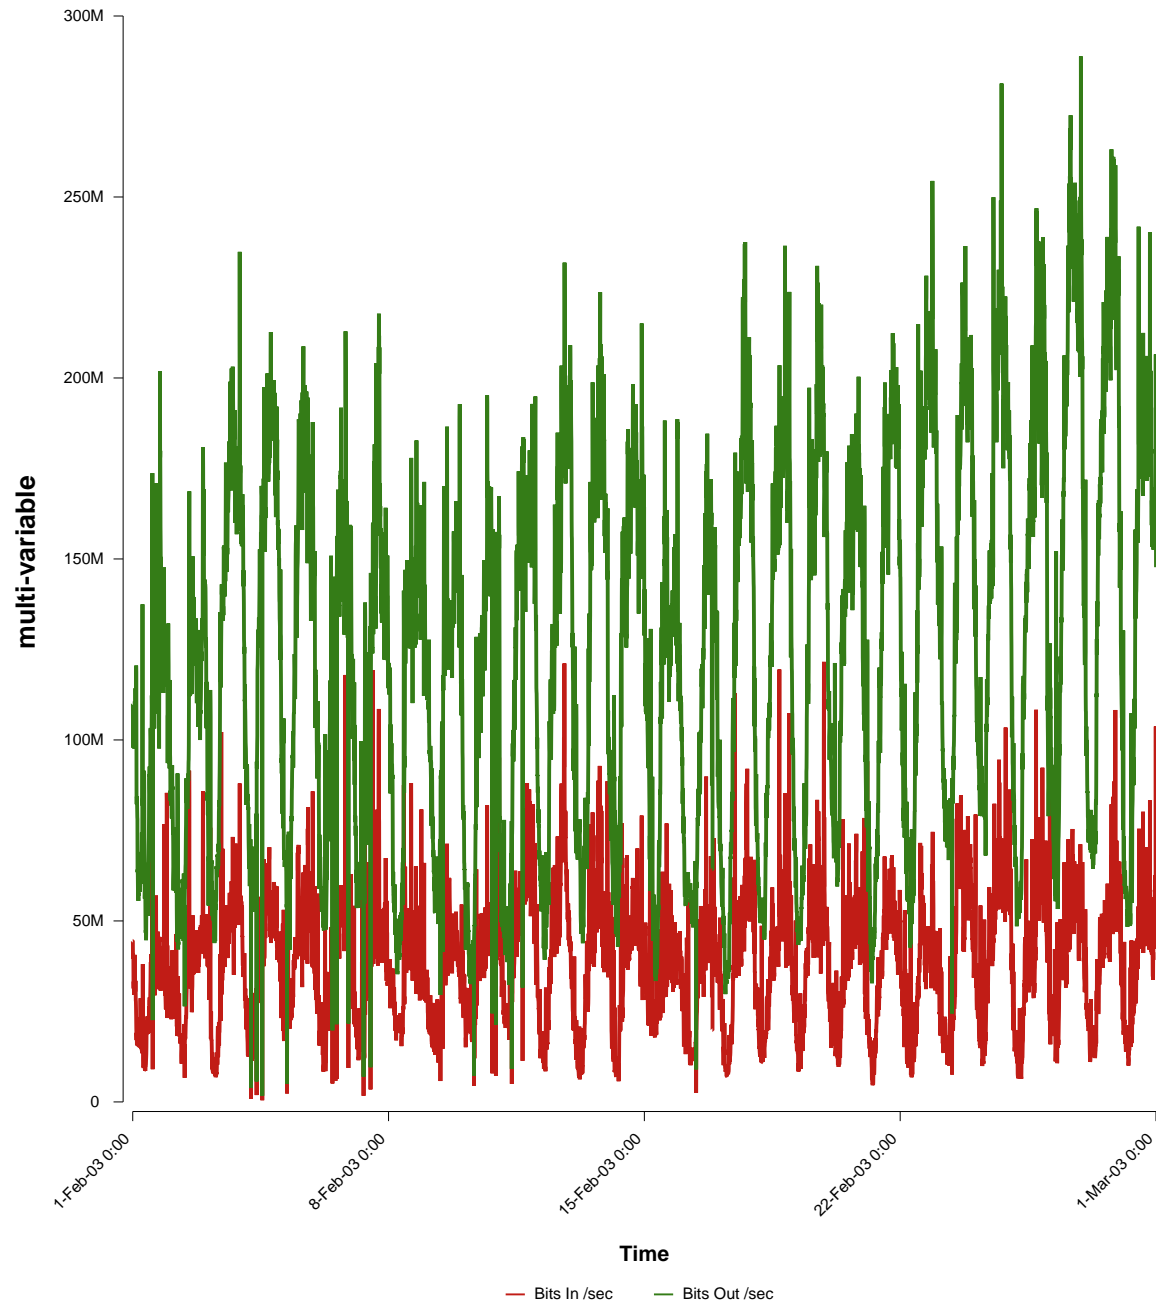

eHealth Trend Report

Divide by Time

SUNET-A-VAXJO-VXU

From: 2003/02/01 00:00
To: 2003/02/28 23:59

Created: 2003/03/02 07:30:20