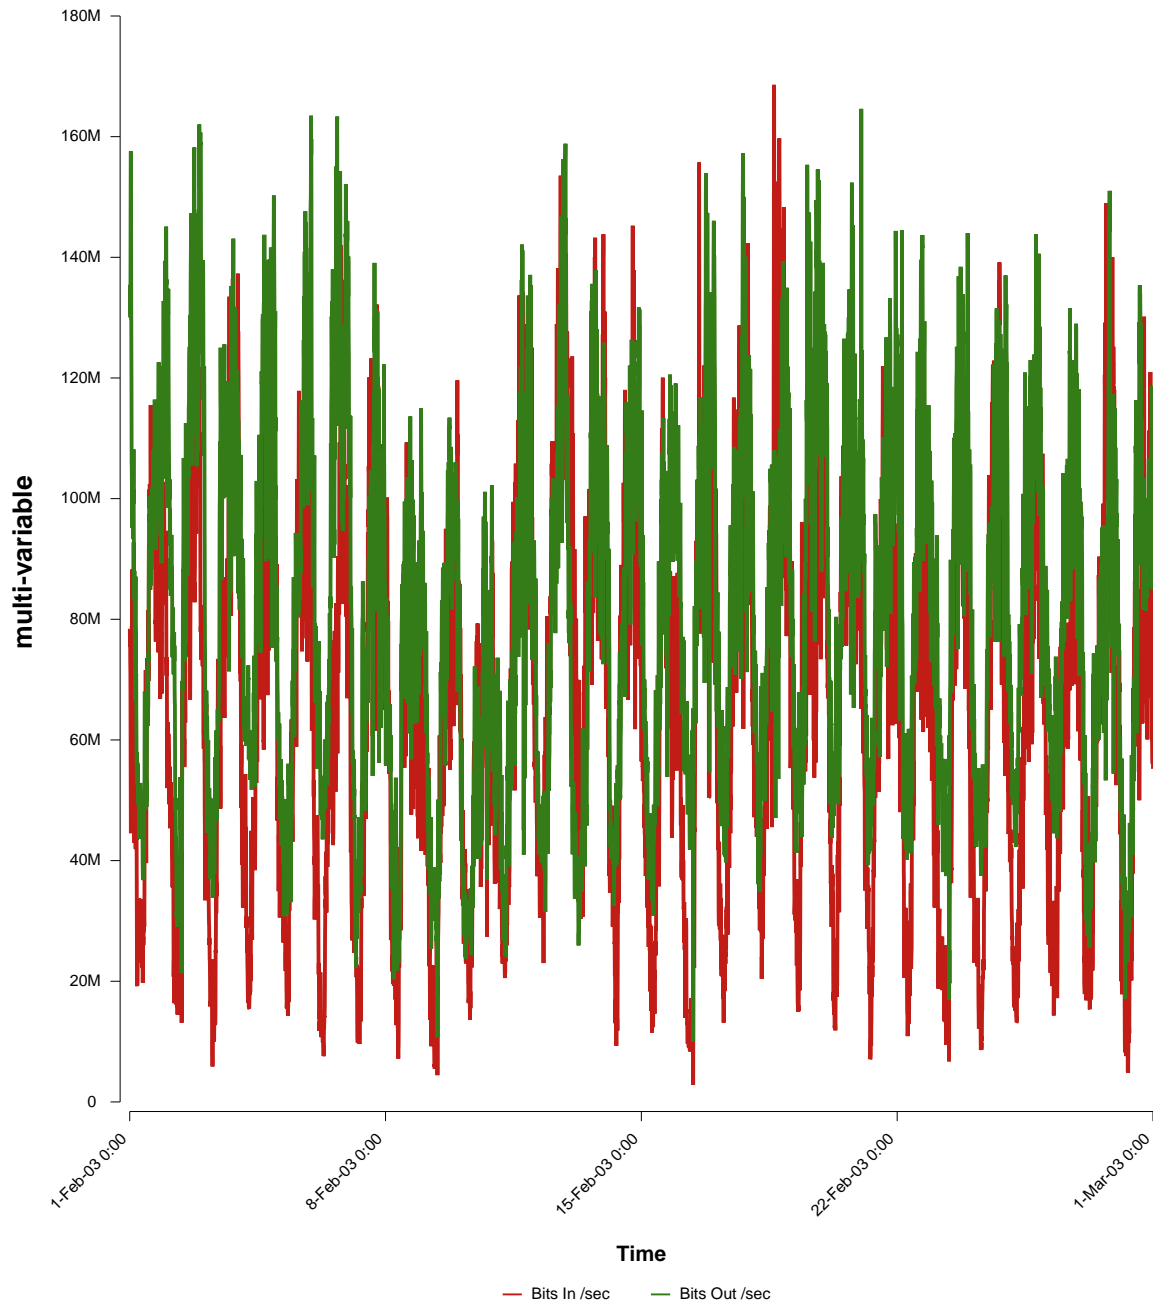

# eHealth Trend Report

Divide by Time

## SUNET-A-VASTERAS-MDH

From: 2003/02/01 00:00  
To: 2003/02/28 23:59

Created: 2003/03/02 07:20:23