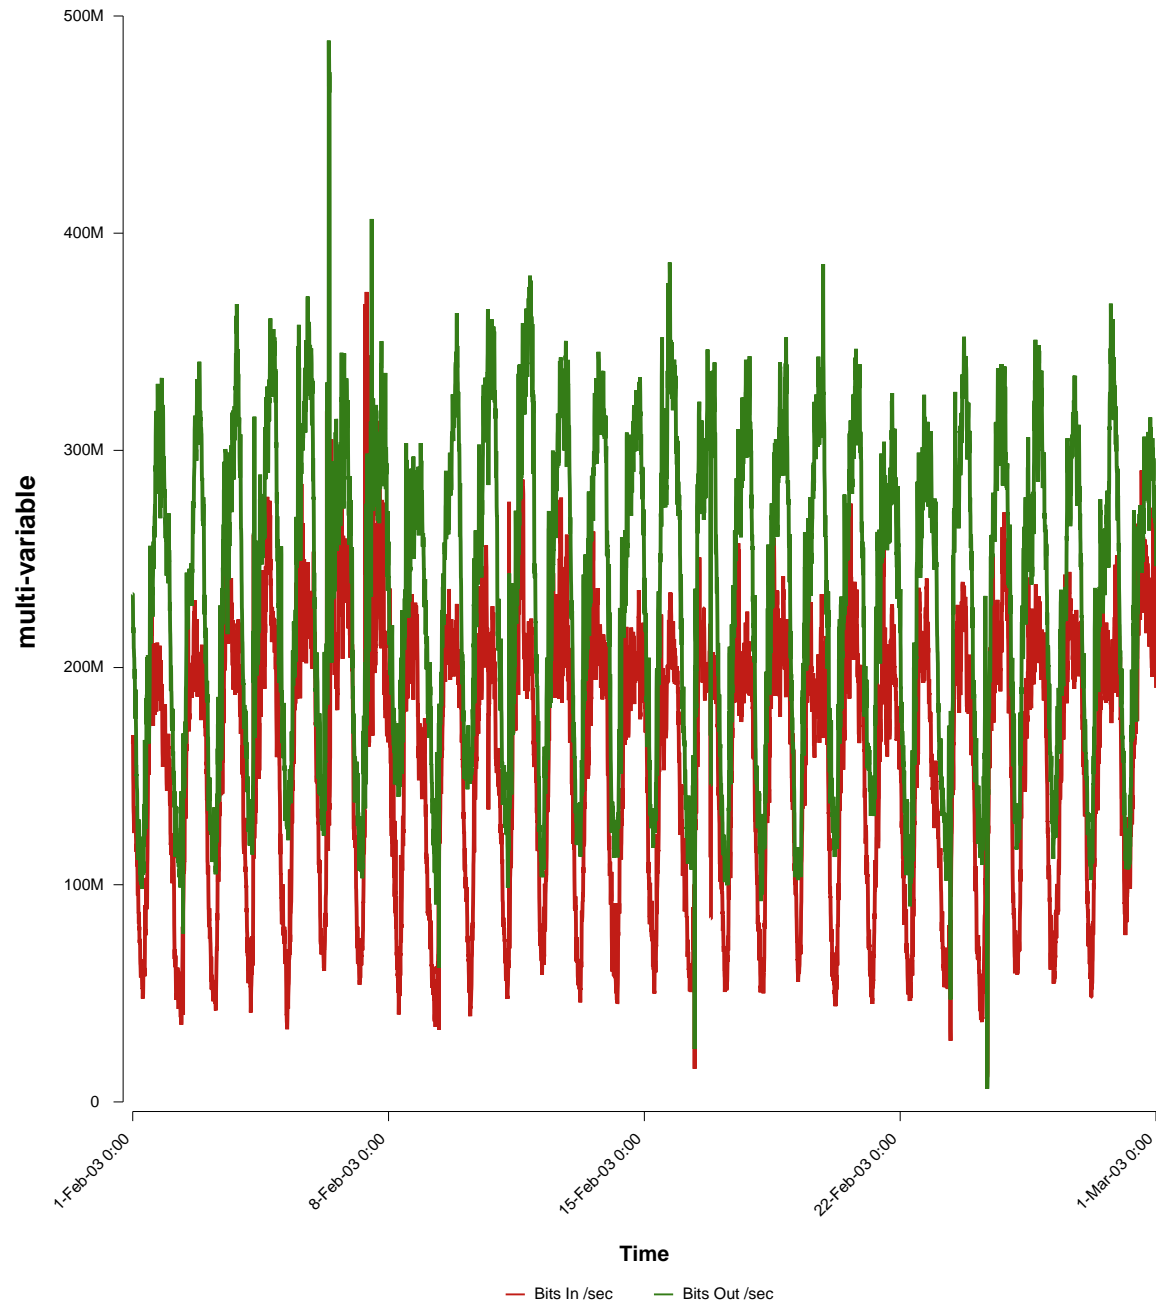

# eHealth Trend Report

Divide by Time

## SUNET-A-UMEA-UMU

From: 2003/02/01 00:00  
To: 2003/02/28 23:59

Created: 2003/03/11 13:44:25  
Time Zone: (GMT) Western Europe