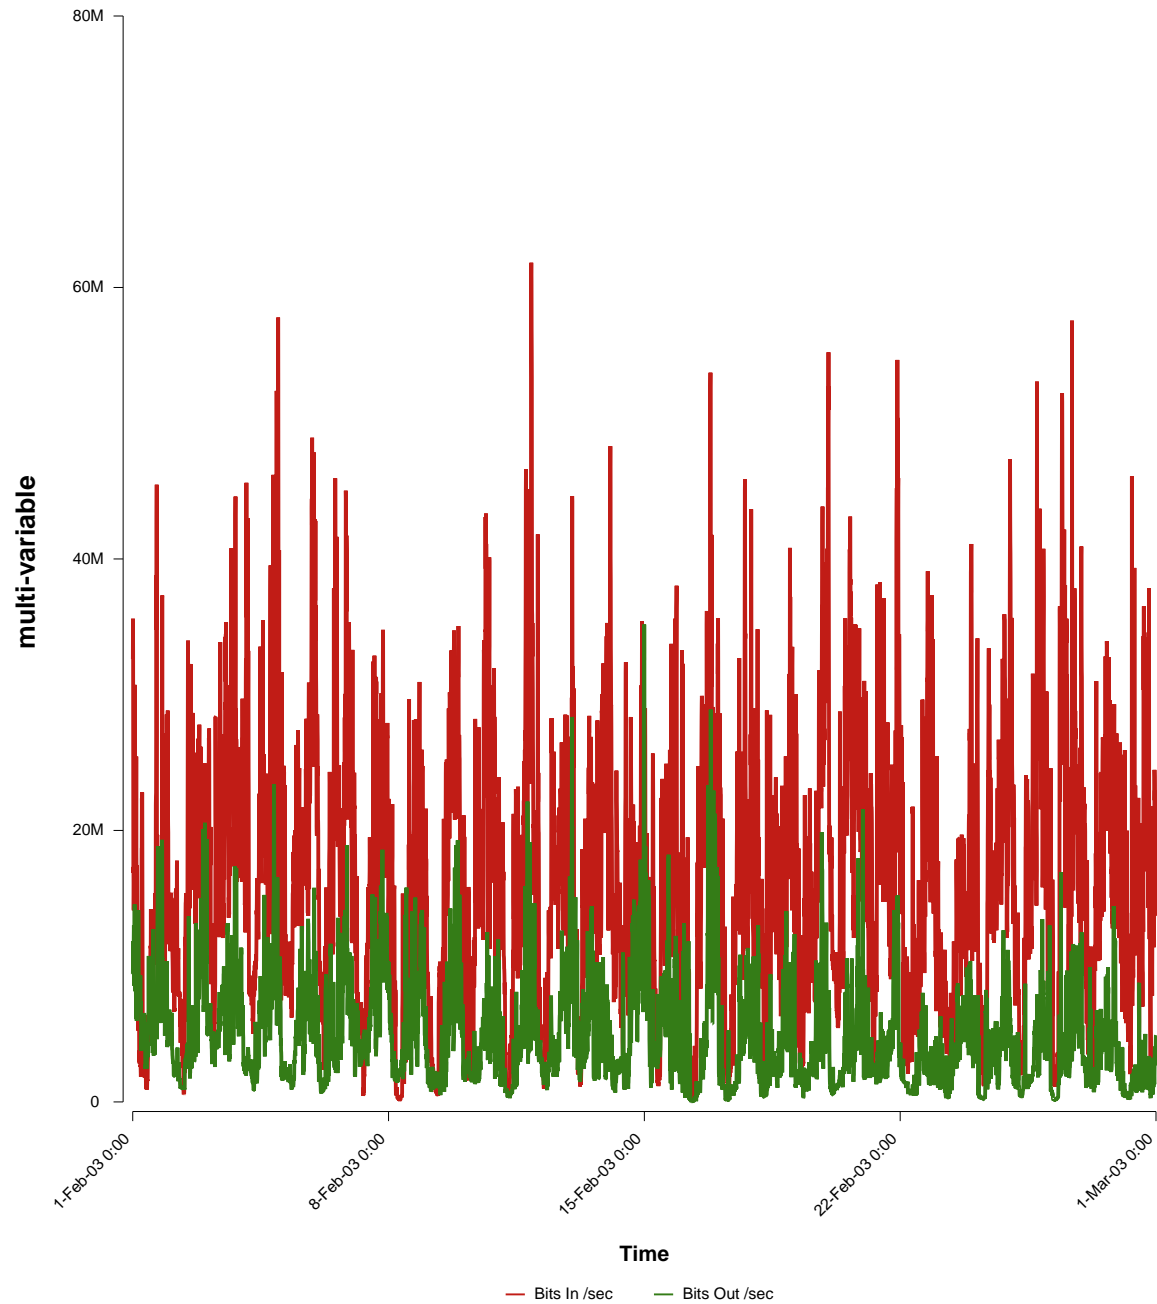

eHealth Trend Report

Divide by Time

SUNET-A-TROLLHATTAN-HTU

From: 2003/02/01 00:00
To: 2003/02/28 23:59

Created: 2003/03/02 06:40:19