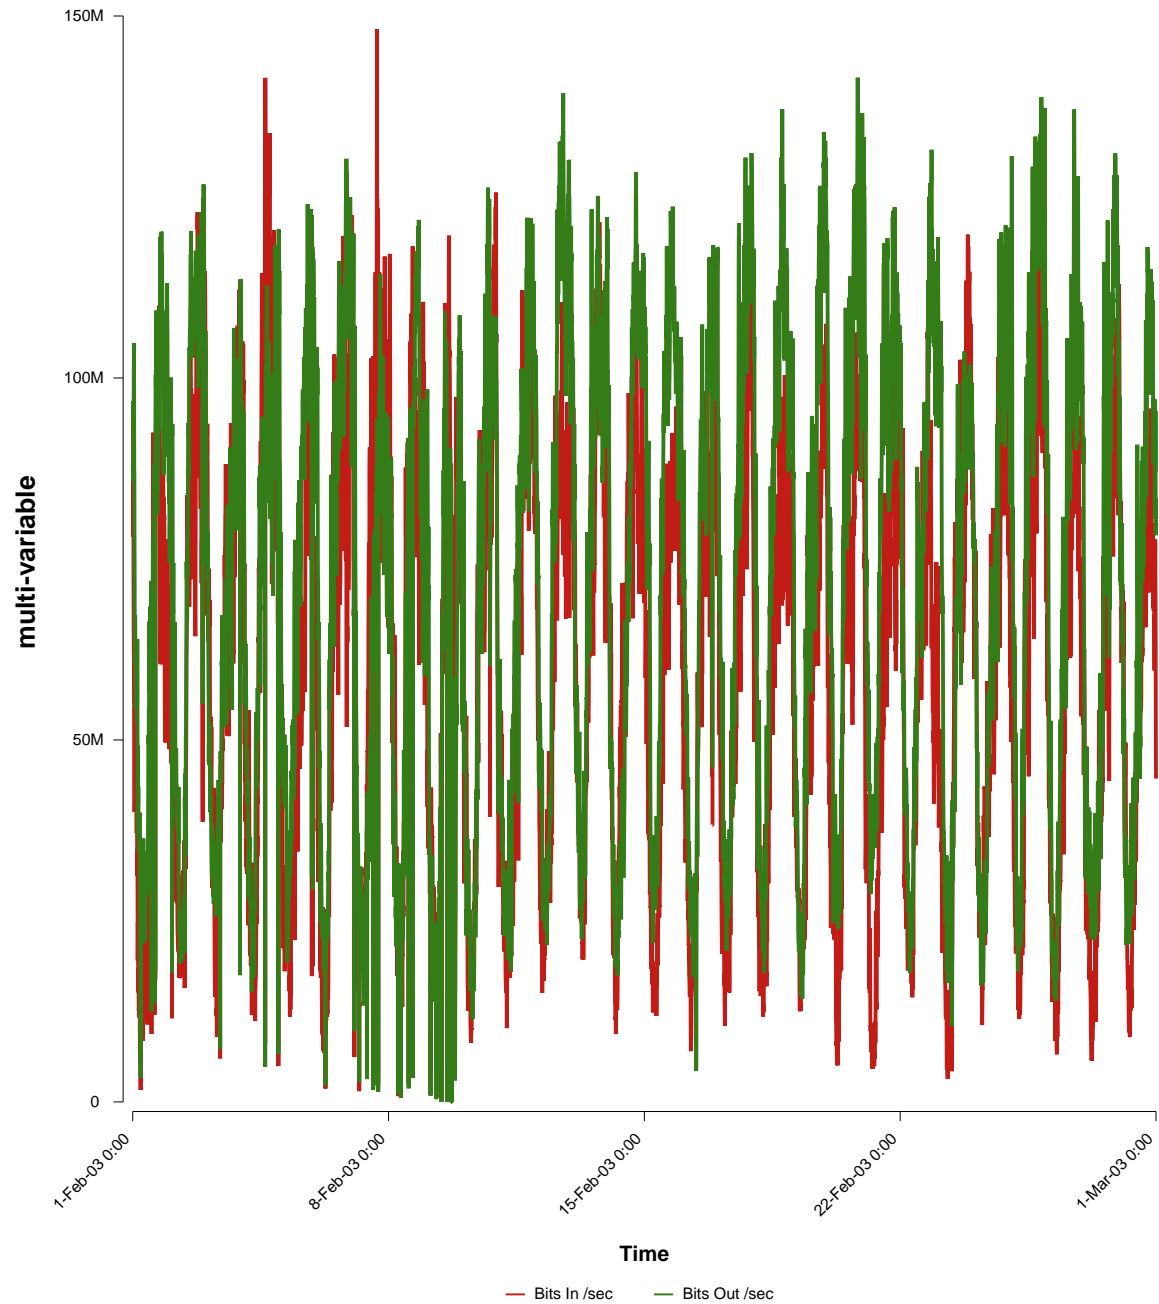

eHealth Trend Report

Divide by Time

SUNET-A-SUNDSVALL-MH

From: 2003/02/01 00:00
To: 2003/02/28 23:59

Created: 2003/03/02 06:30:18