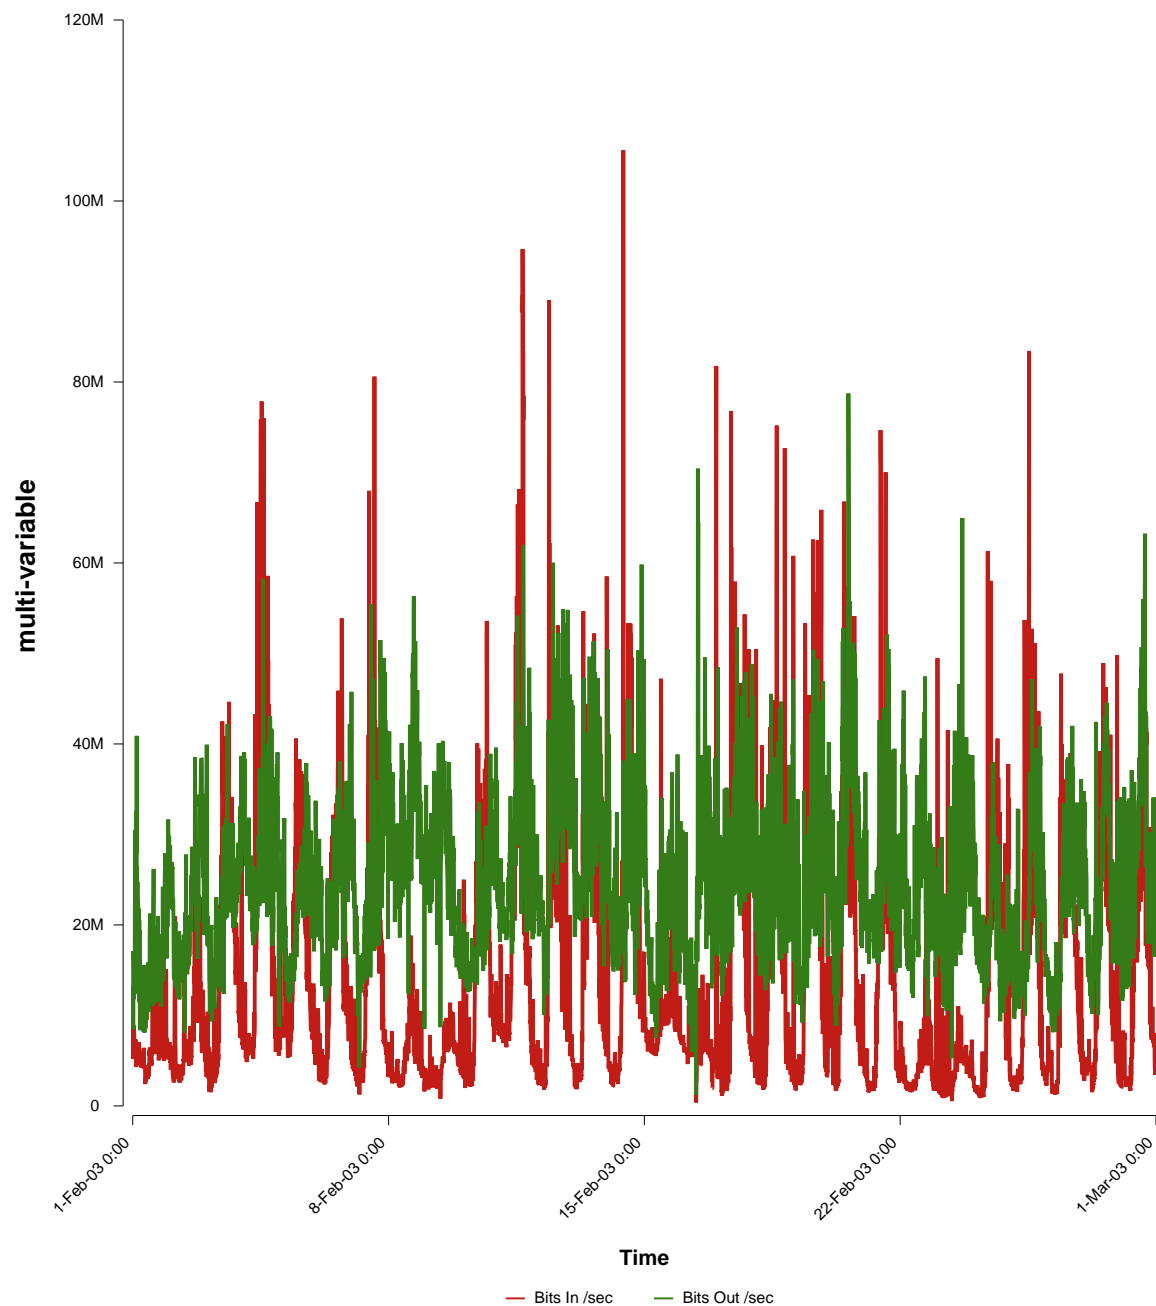

eHealth Trend Report

Divide by Time

SUNET-A-STHLM-SU

From: 2003/02/01 00:00
To: 2003/02/28 23:59

Created: 2003/03/02 06:20:22