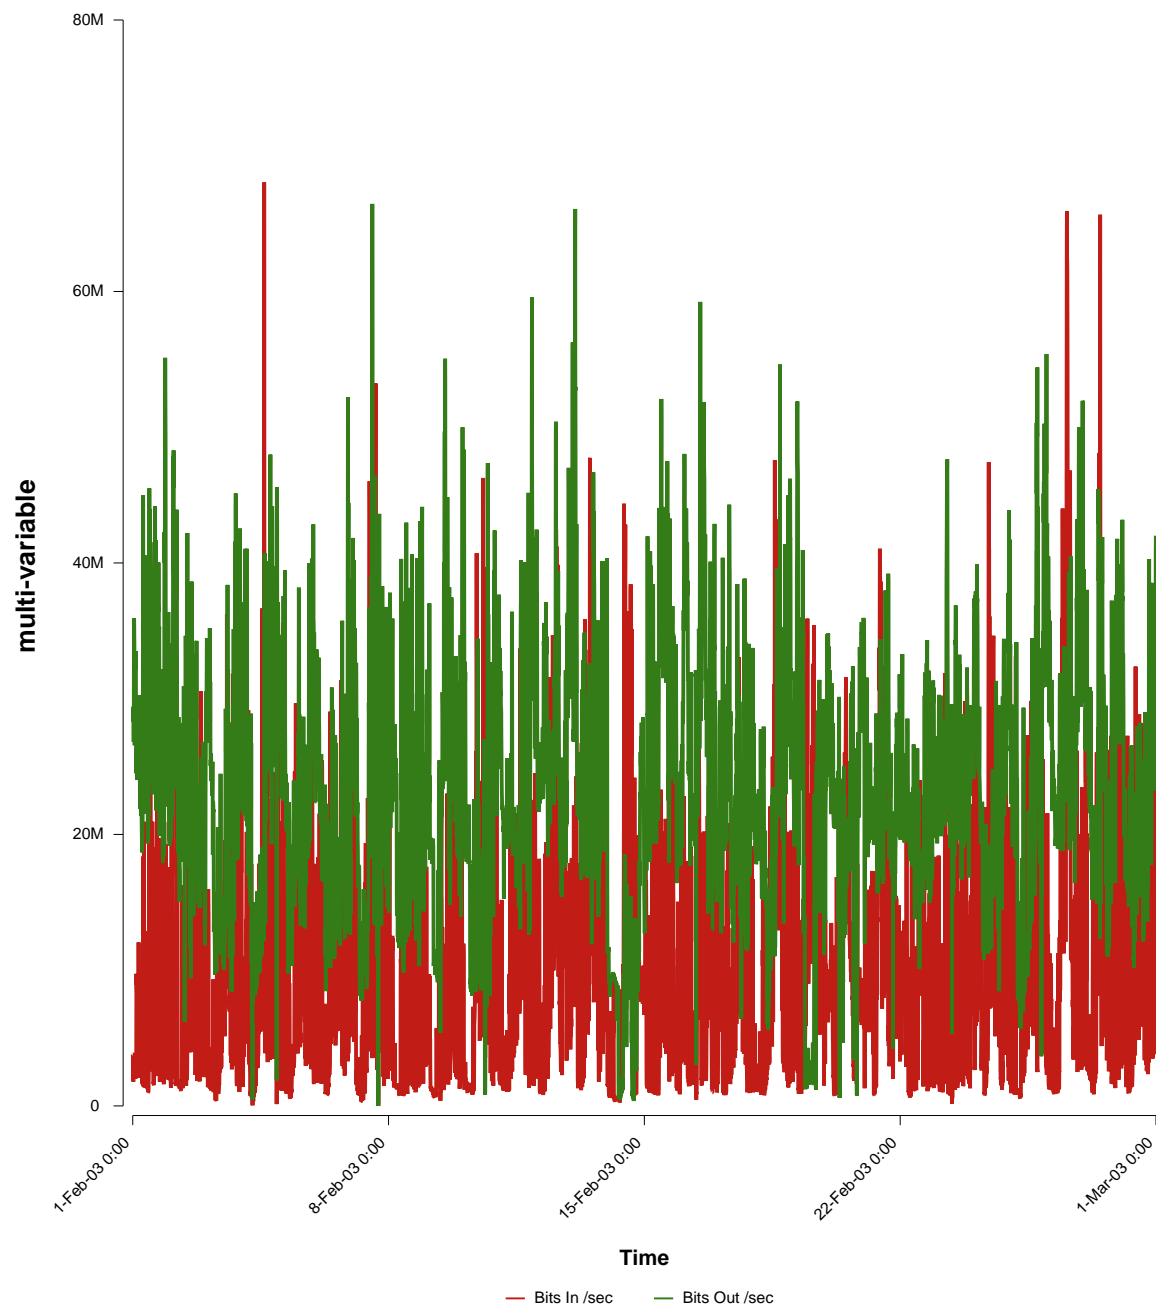

eHealth Trend Report

Divide by Time

SUNET-A-STHLM-SH

From: 2003/02/01 00:00
To: 2003/02/28 23:59

Created: 2003/03/02 06:10:19