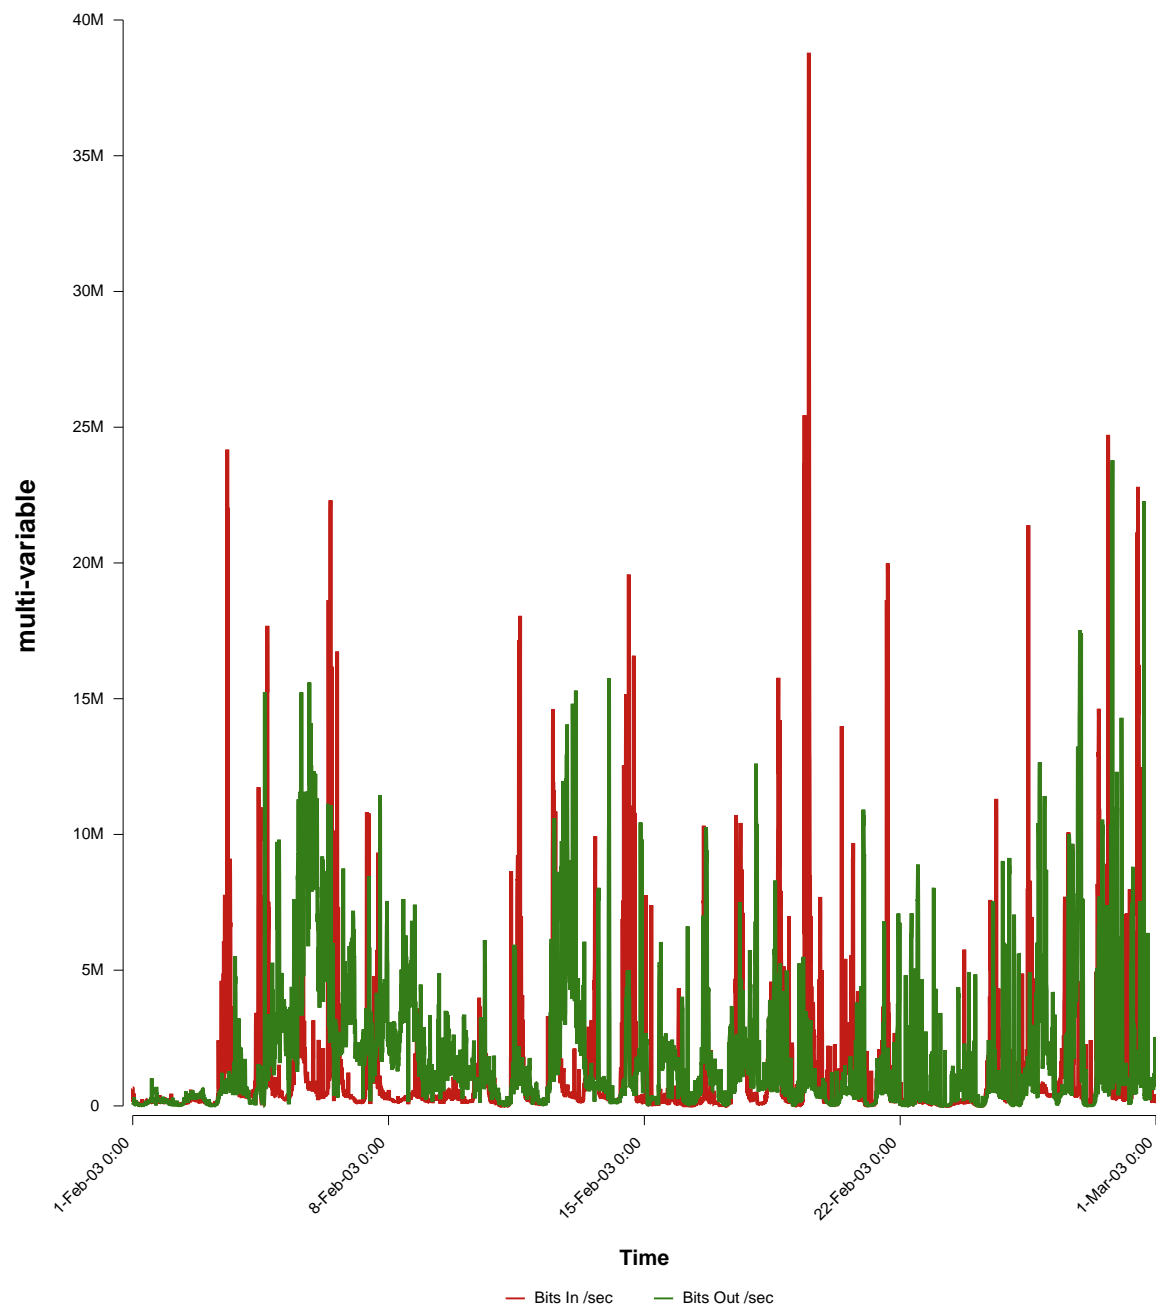

eHealth Trend Report

Divide by Time

SUNET-A-STHLM-LHS

From: 2003/02/01 00:00
To: 2003/02/28 23:59

Created: 2003/03/02 06:02:25