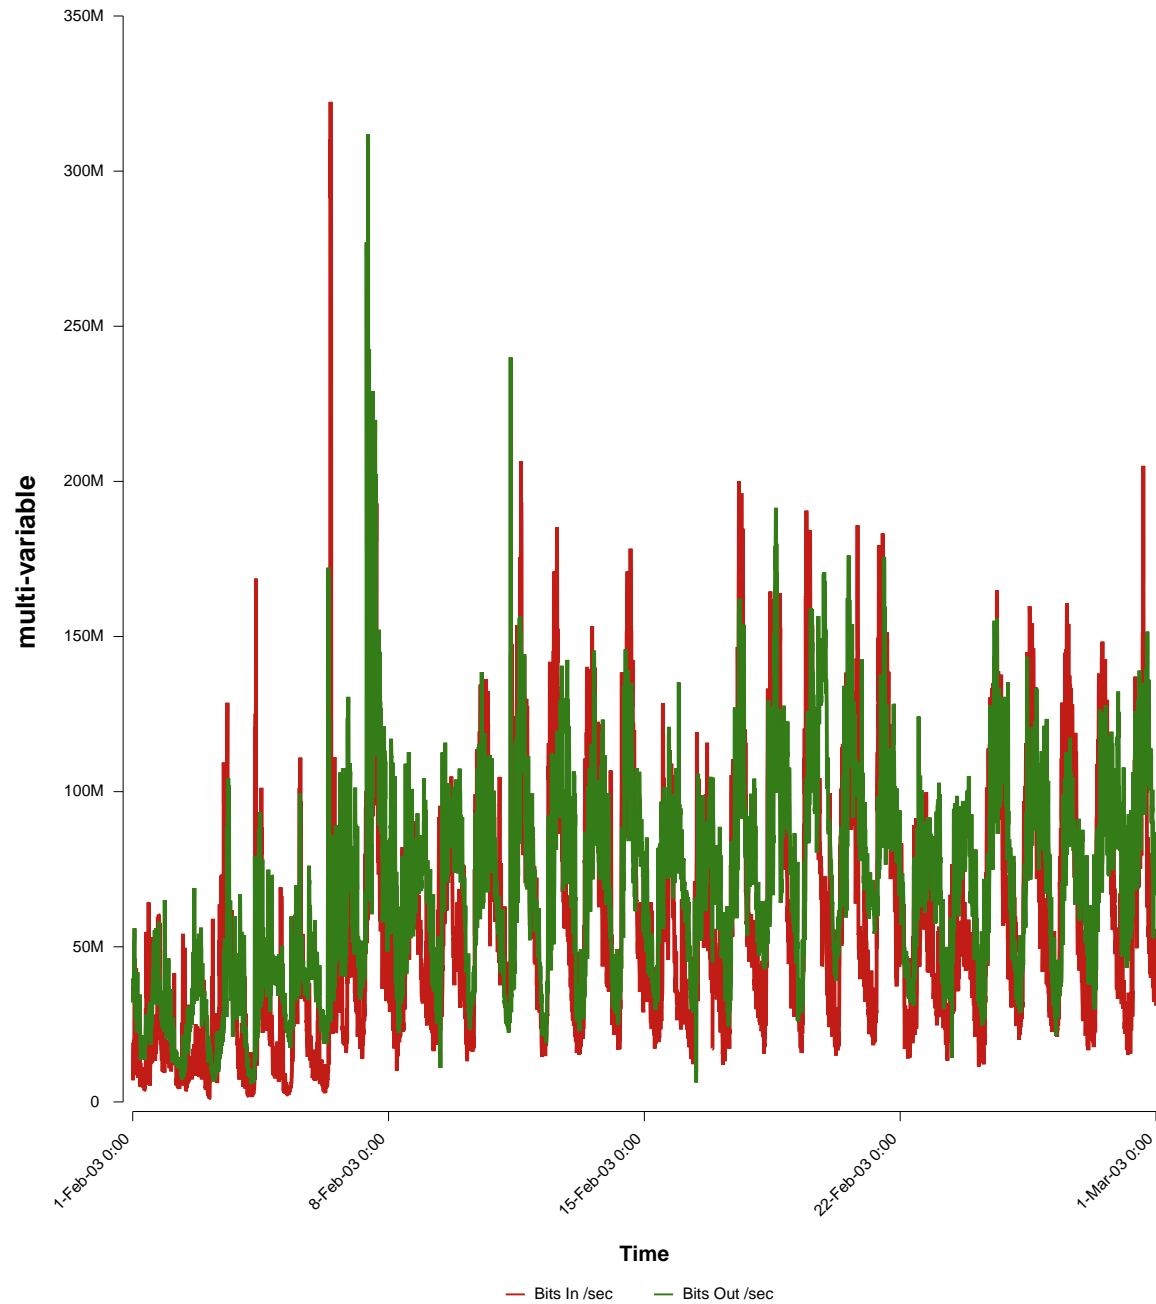

eHealth Trend Report

Divide by Time

SUNET-A-STHLM-KTH

From: 2003/02/01 00:00
To: 2003/02/28 23:59

Created: 2003/03/02 05:50:18