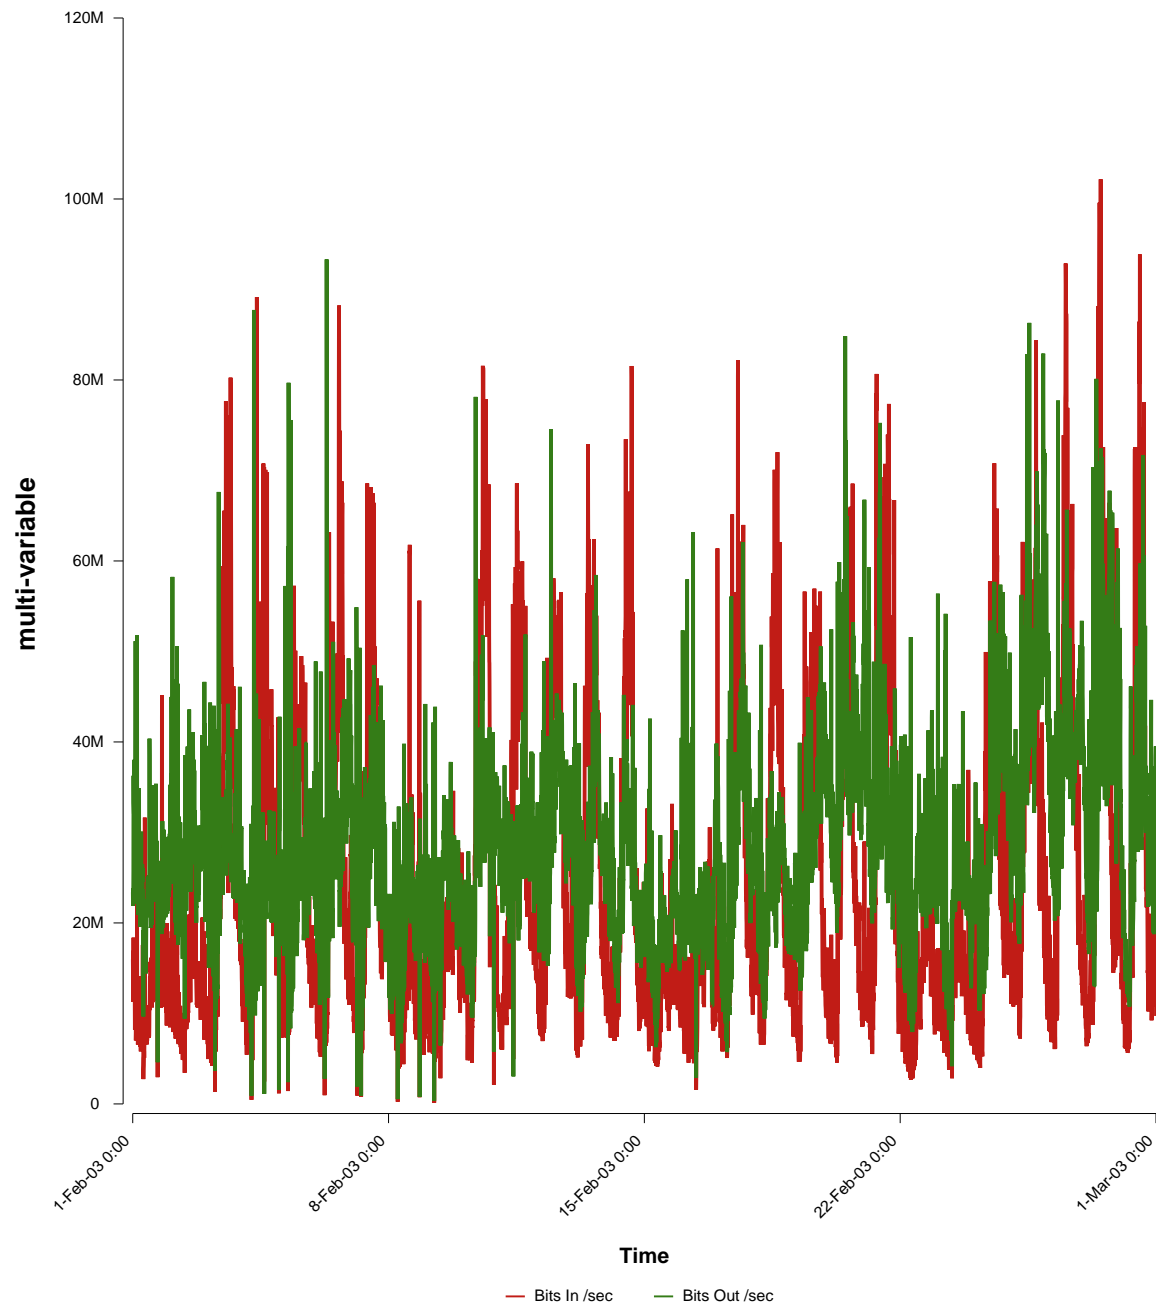

eHealth Trend Report

Divide by Time

SUNET-A-STHLM-KI

From: 2003/02/01 00:00
To: 2003/02/28 23:59

Created: 2003/03/02 05:40:19