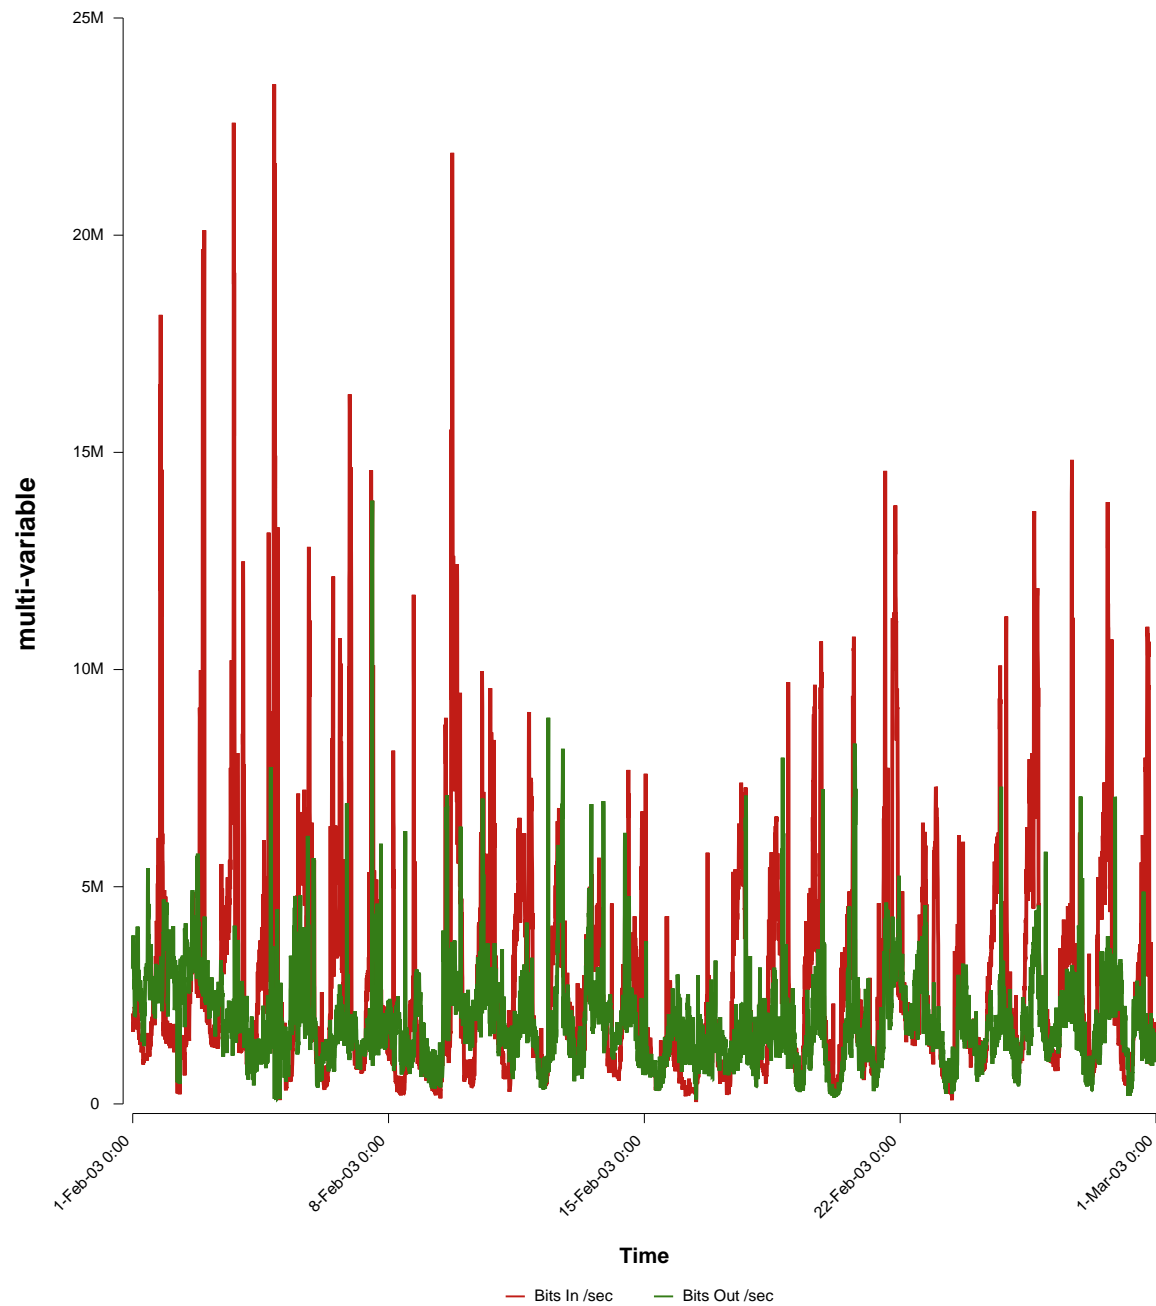

eHealth Trend Report

Divide by Time

SUNET-A-STHLM-HHS

From: 2003/02/01 00:00
To: 2003/02/28 23:59

Created: 2003/03/02 05:30:18