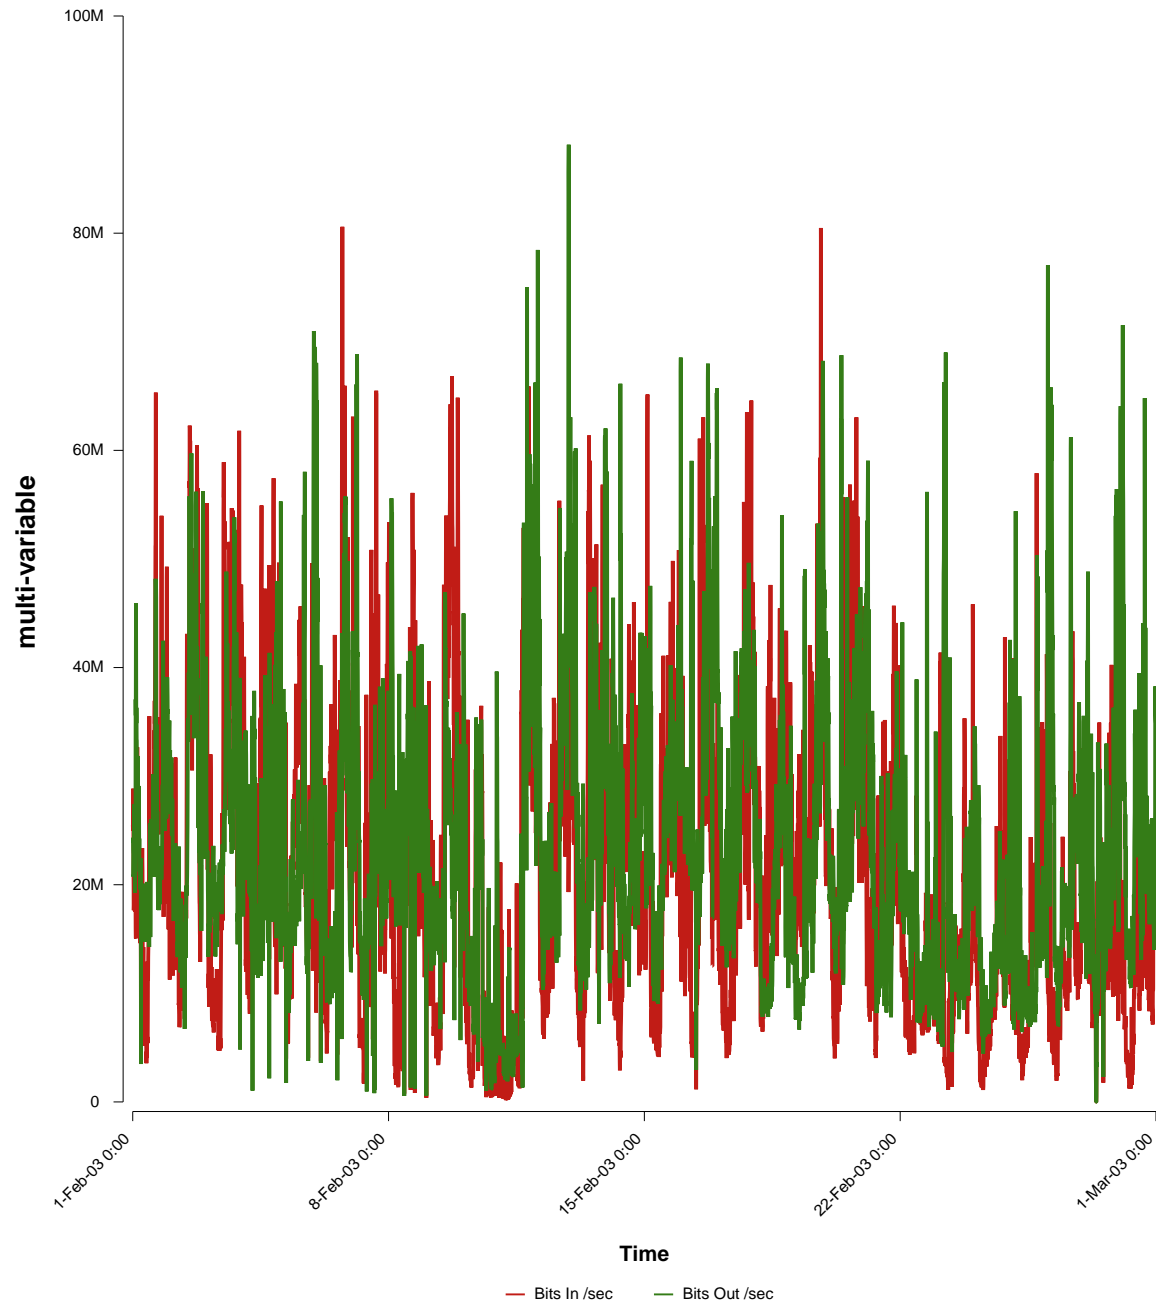

eHealth Trend Report

Divide by Time

SUNET-A-SKOVDE-HIS

From: 2003/02/01 00:00
To: 2003/02/28 23:59

Created: 2003/03/02 05:20:23