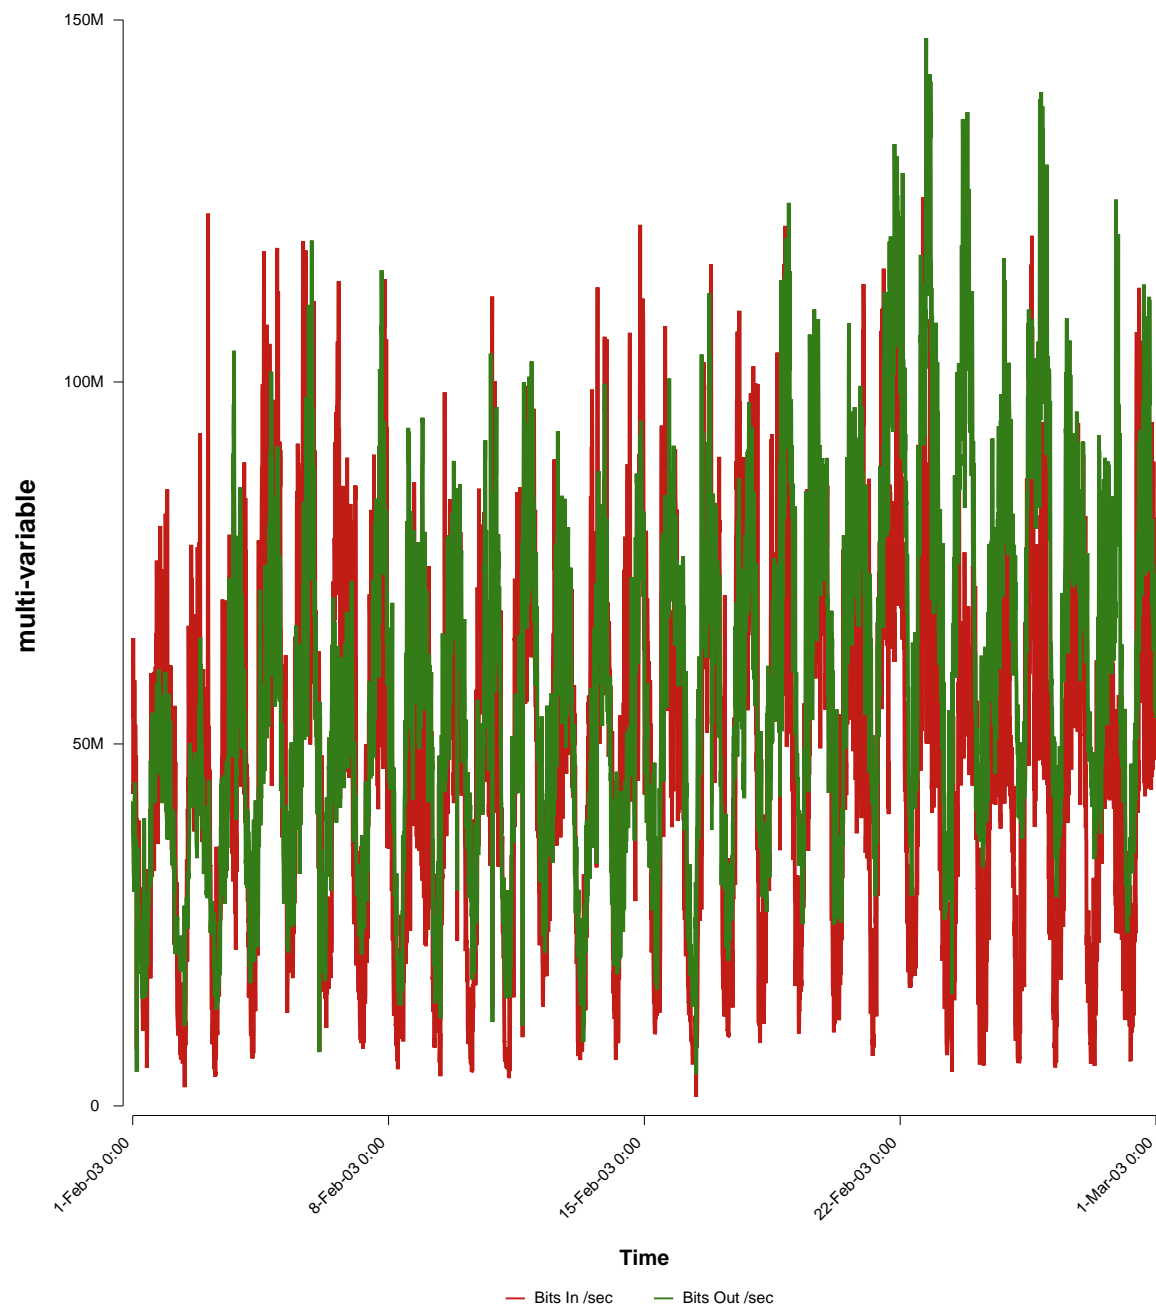

eHealth Trend Report

Divide by Time

SUNET-A-RONNEBY-BTH

From: 2003/02/01 00:00
To: 2003/02/28 23:59

Created: 2003/03/02 05:10:18